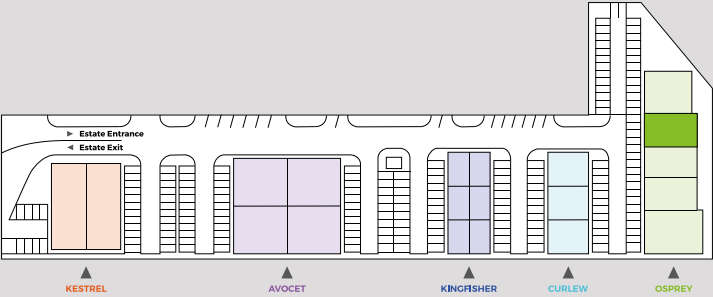

OSPREY UNIT 2

TOTAL SPACE

3,730 SQFT

346.5 SQ M

9 PARKING SPACES

GROUND FLOOR

FIRST FLOOR