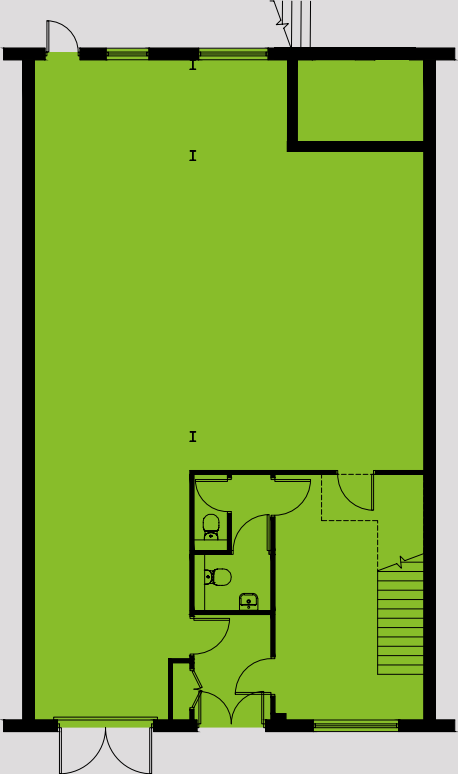

OSPREY UNIT 2

TOTAL SPACE

3,730 SQFT

346.5 SQ M

9 PARKING SPACES

GROUND FLOOR

FIRST FLOOR