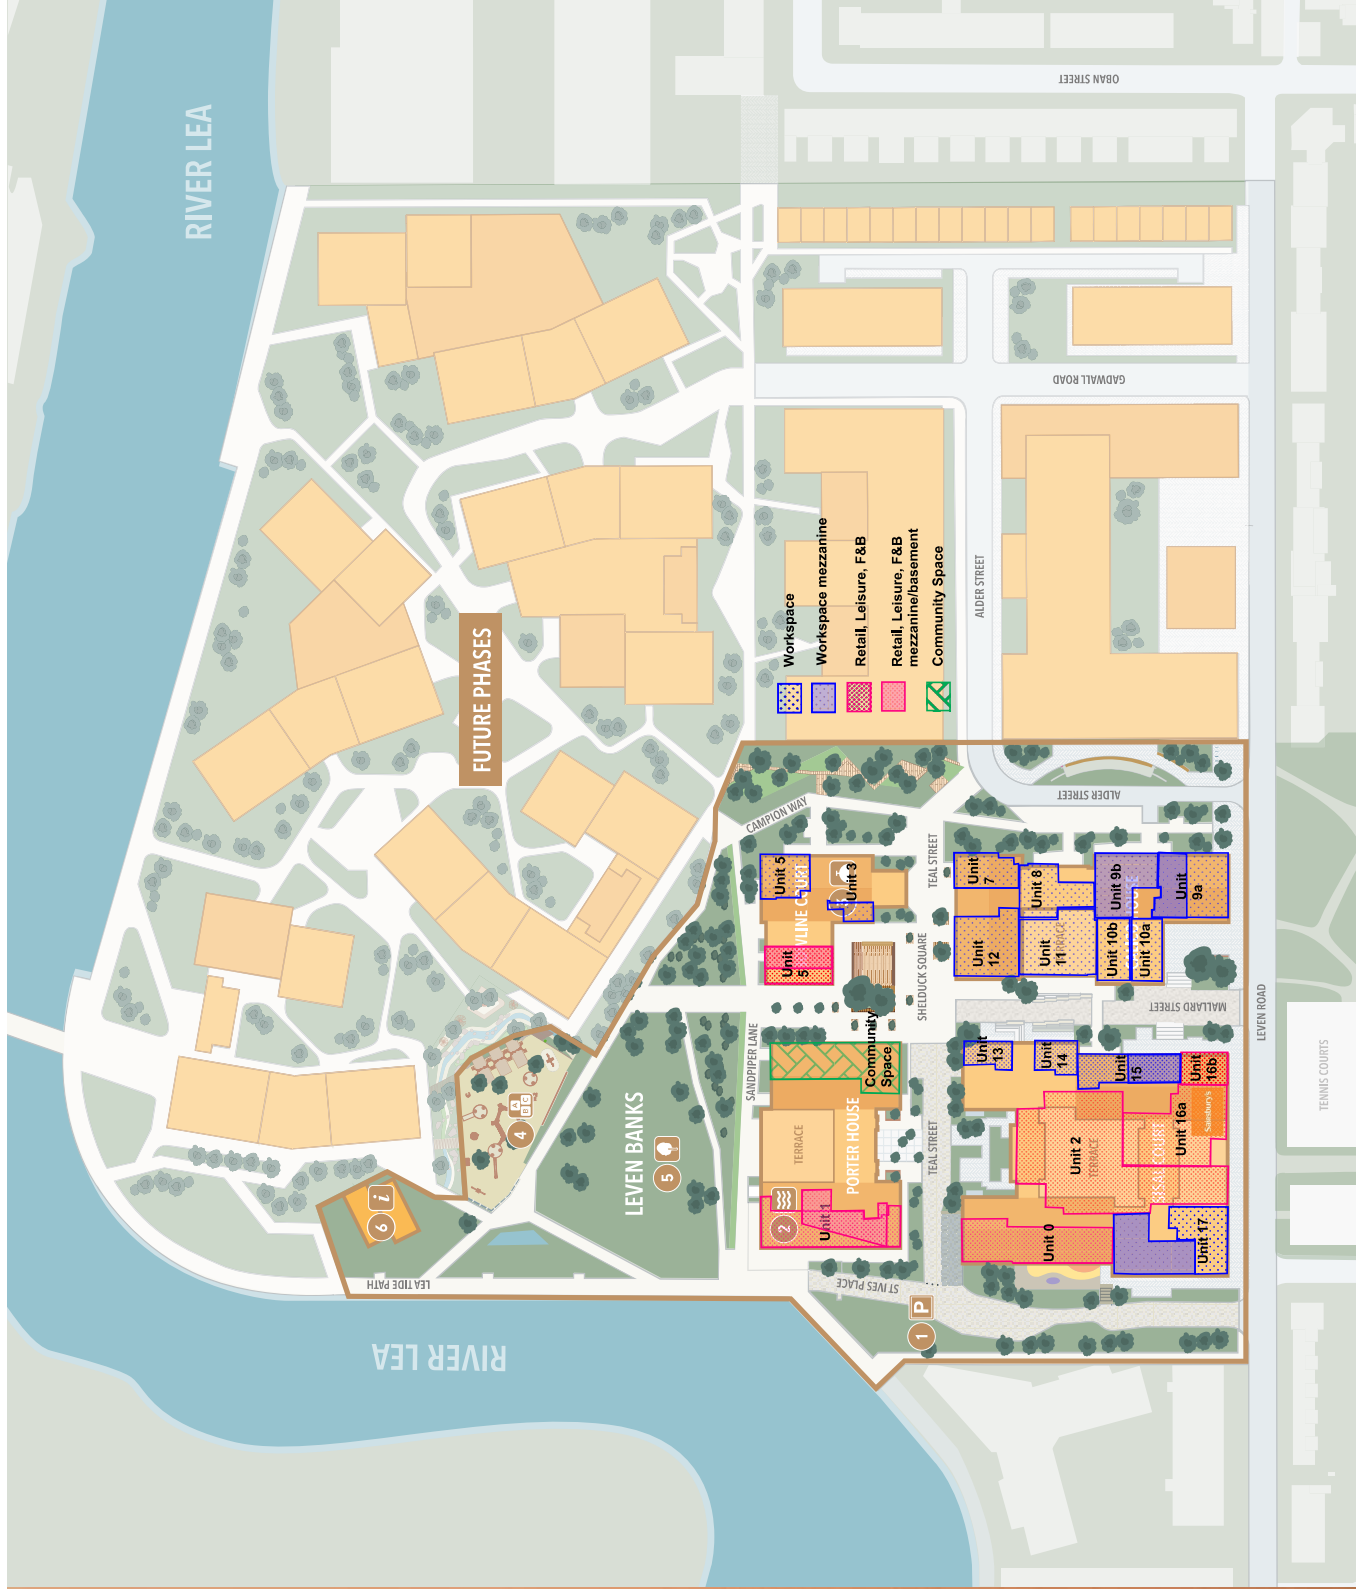

SITE PLAN

With the River Lea flowing along two sides of Poplar Riverside, living here offers a constant connection to nature. The neighbourhood's facilities, shops and restaurants are all located in the bustling West quarter.

KEY

- Phase 1
- 1** Parking for Sales and Marketing Suite
- 2** The Riverside Club
- 3** 24-hour concierge
- 4** Children's play area
- 5** Leven Banks park
- 6** Sales and Marketing Suite and Showhome