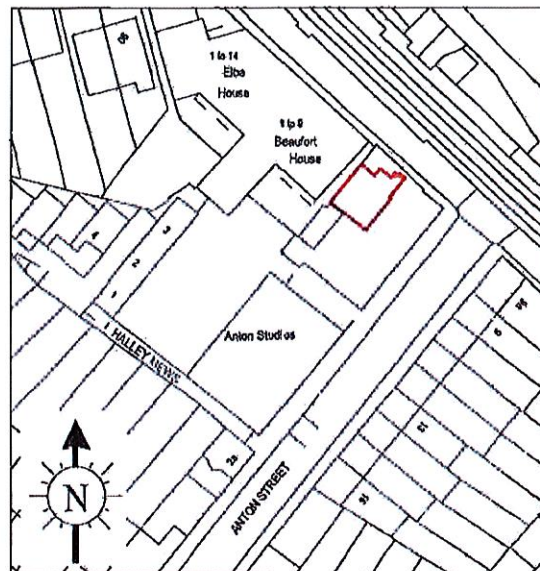

The OS Map shows the location of the property within the surrounding area.
 The demise of the leased property is shown on the main, larger plan.

Ordnance Survey (c) Crown Copyright 2022. All rights reserved. Scale 1:1250

GROUND FLOOR

C. Quintanilla

PROPERTY PLAN

London Lease Plan LAND REGISTRY COMPLIANT PLANS Tel - 0208 248 1789 Email - info@londonleaseplan.com	UNIT E ANTON STUDIOS, 2-8 ANTON STREET, LONDON, E8 2AD	LEASE PLAN SCALE 1:200 PRINT AT A4	
	 SCALE (METRES) Print Guide: when printed correctly the line below will measure 5cm 	PLANS DRAWN: APR 2022 V4	