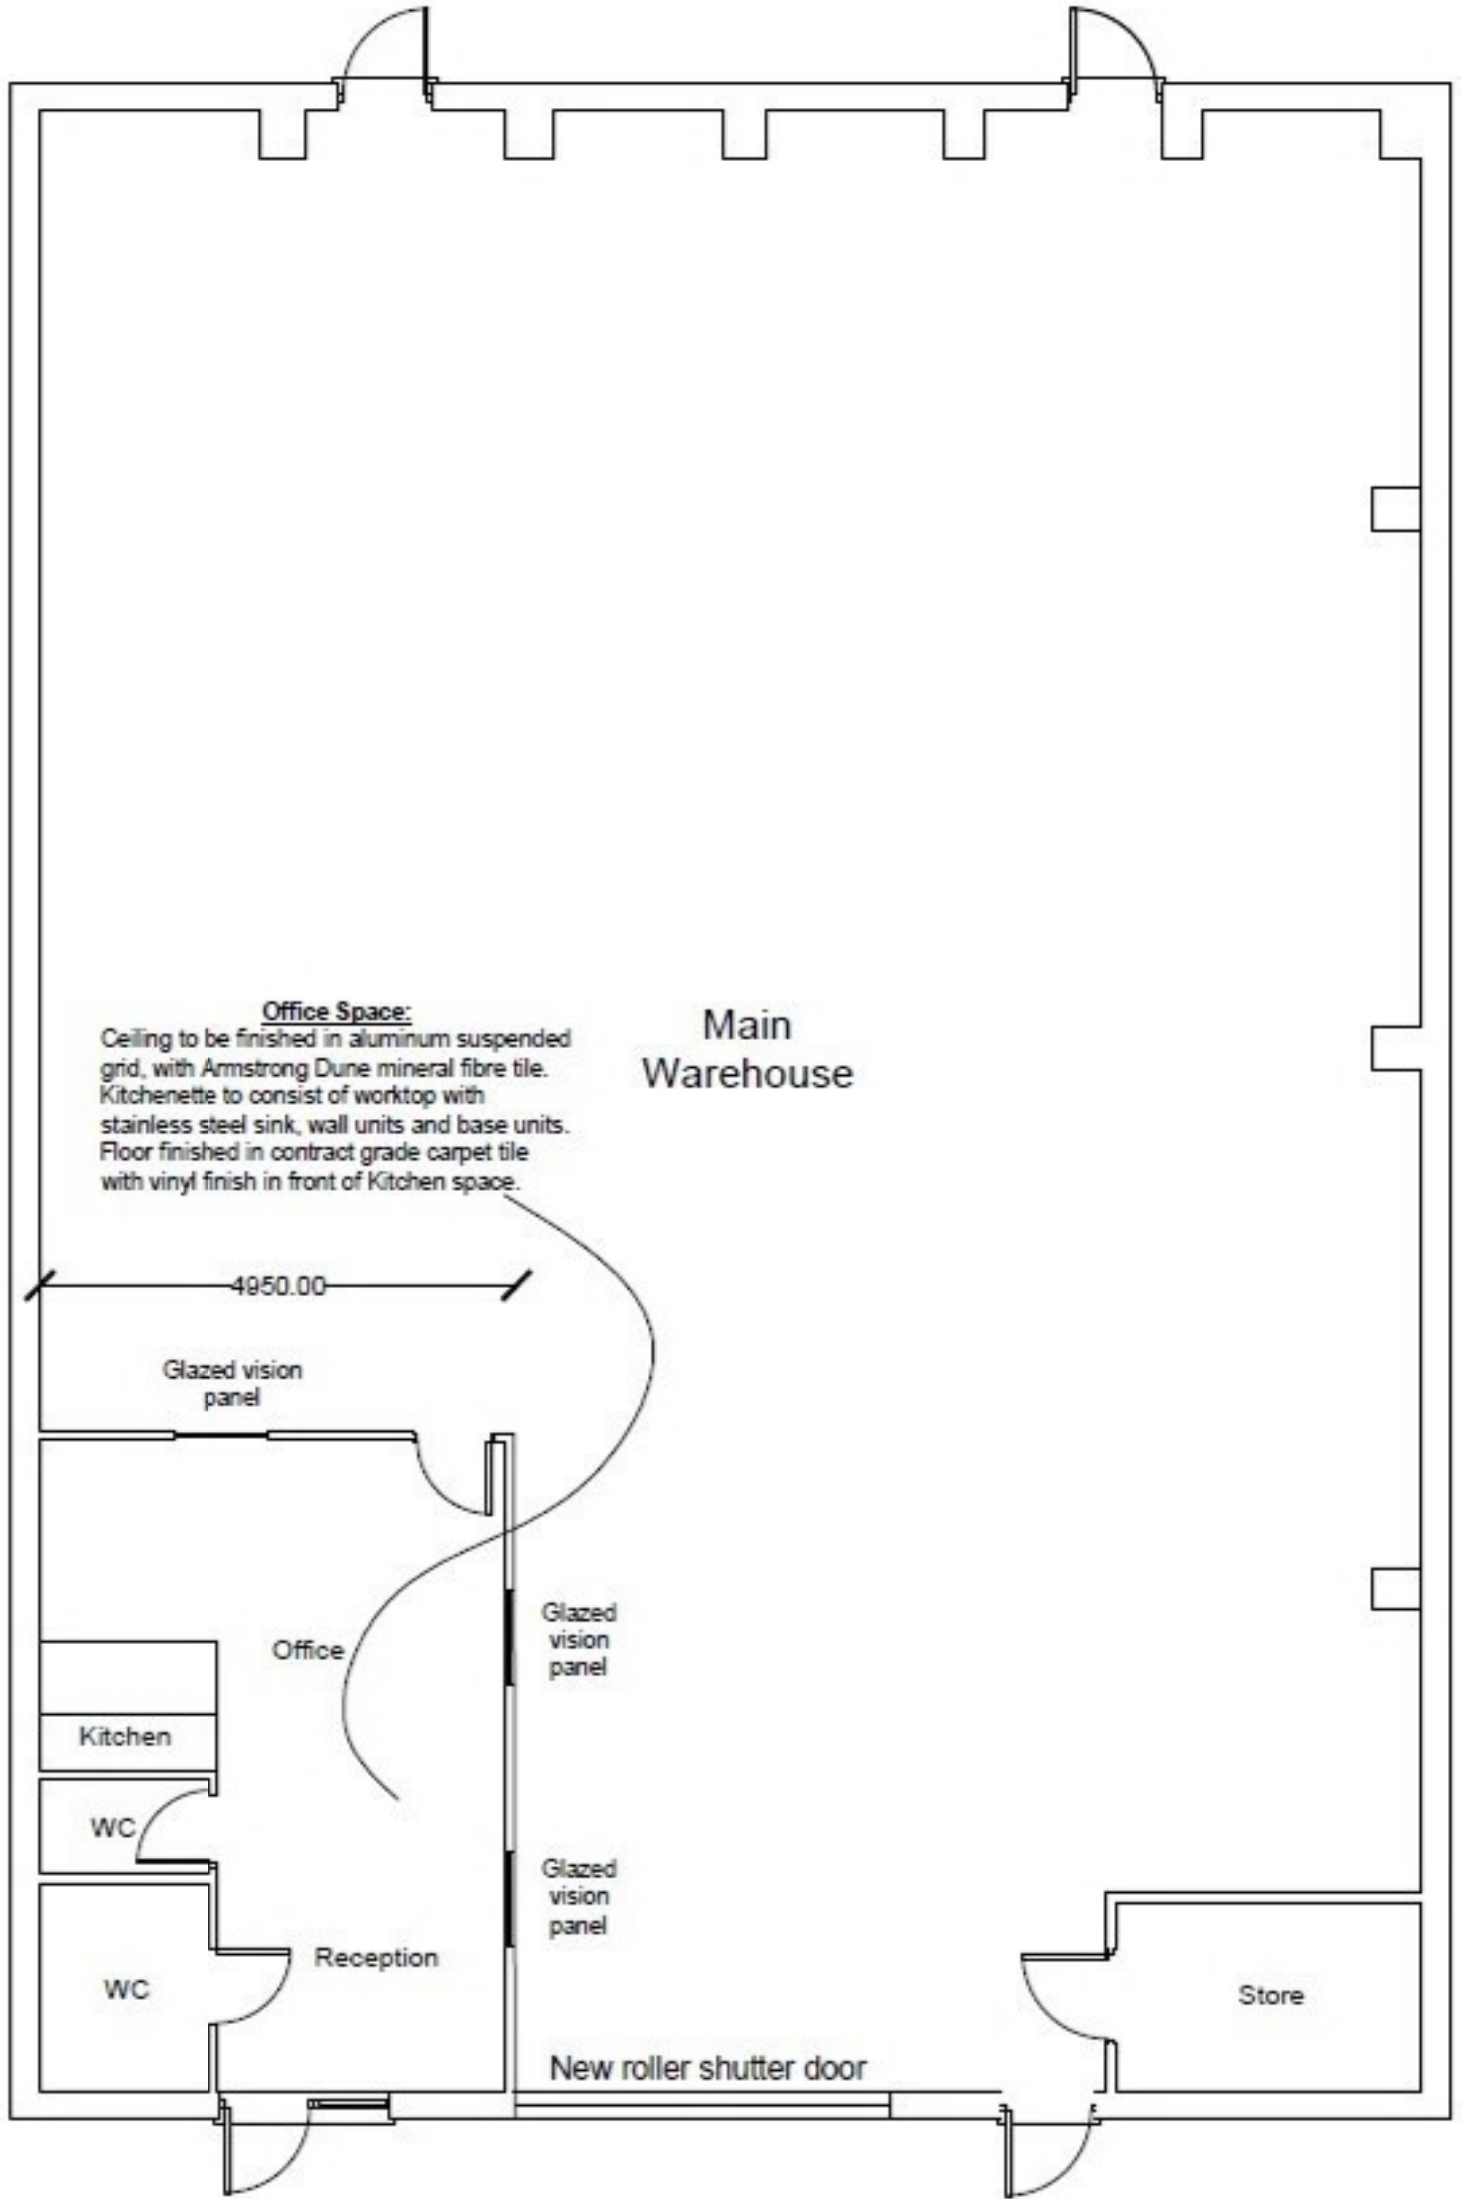

Main Warehouse

Office Space:

Ceiling to be finished in aluminum suspended grid, with Armstrong Dune mineral fibre tile.
Kitchenette to consist of worktop with stainless steel sink, wall units and base units.
Floor finished in contract grade carpet tile with vinyl finish in front of Kitchen space.

4950.00

Glazed vision panel

Office

Kitchen

WC

WC

Reception

Glazed vision panel

Glazed vision panel

New roller shutter door

Store