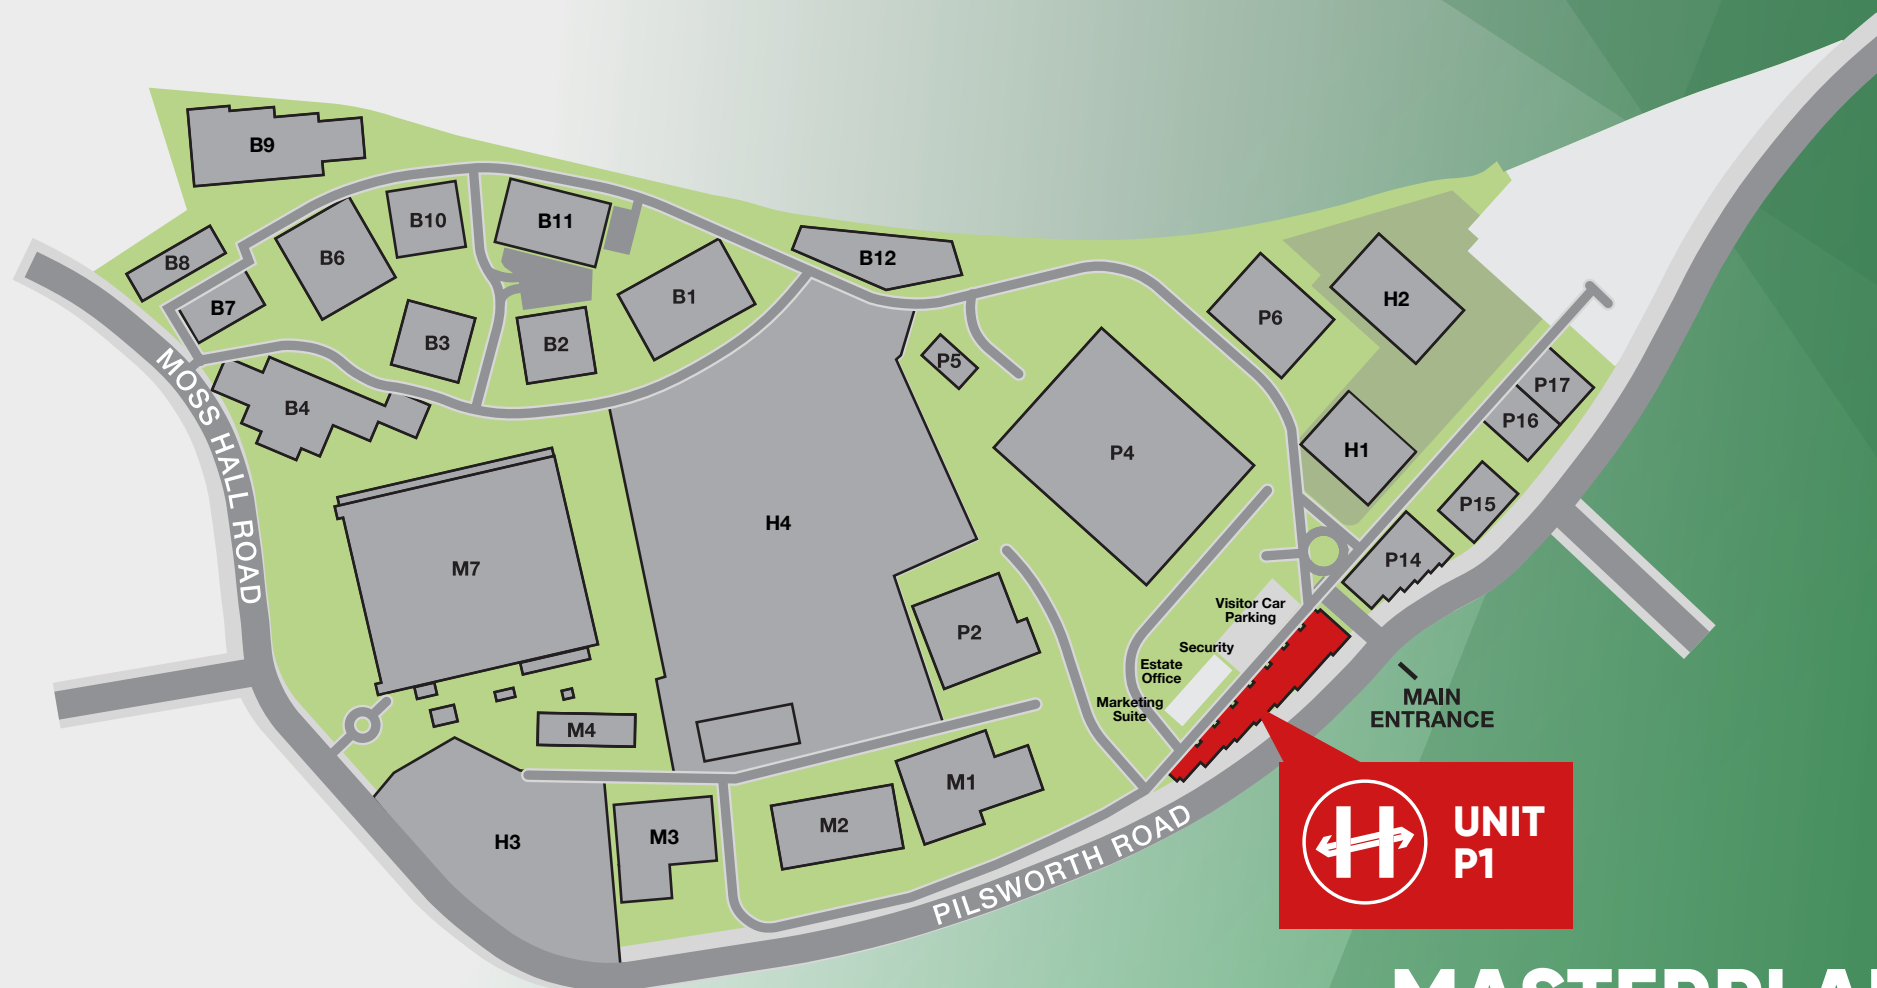

P1, HEYWOOD DISTRIBUTION PARK MANCHESTER

OL10 2TT///PUTS.ICONS.STEWS

Excellent access to
motorway M66/M62/M60

Modern Industrial Units

On site security & CCTV

TO LET

INDUSTRIAL / WAREHOUSE UNIT

3,250 TO 8,084 SQ FT

MASTERPLAN

UNIT P1

INDUSTRIAL/WAREHOUSE UNIT

3,247 TO 8,084 SQ FT

P1 (3)	459.86 sq m	4,950 sq ft (under offer)
P1 (6)	459.86 sq m	4,950 sq ft
P1 (12)	339.83 sq m	3,658 sq ft
P1 (13)	301.65 sq m	3,247 sq ft (under offer)

HEYWOOD DISTRIBUTION PARK IS LOCATED JUST ONE MILE EAST OF JUNCTION 3 OF THE M66 AND WITHIN ONE & A HALF MILES OF JUNCTION 19 OF THE M62.

This prime location allows rapid, easy access to the entire North West region and the Trans Pennine motorway network. It puts every major population centre from London to Edinburgh within a four-hour drive and 20 million people within two hours.