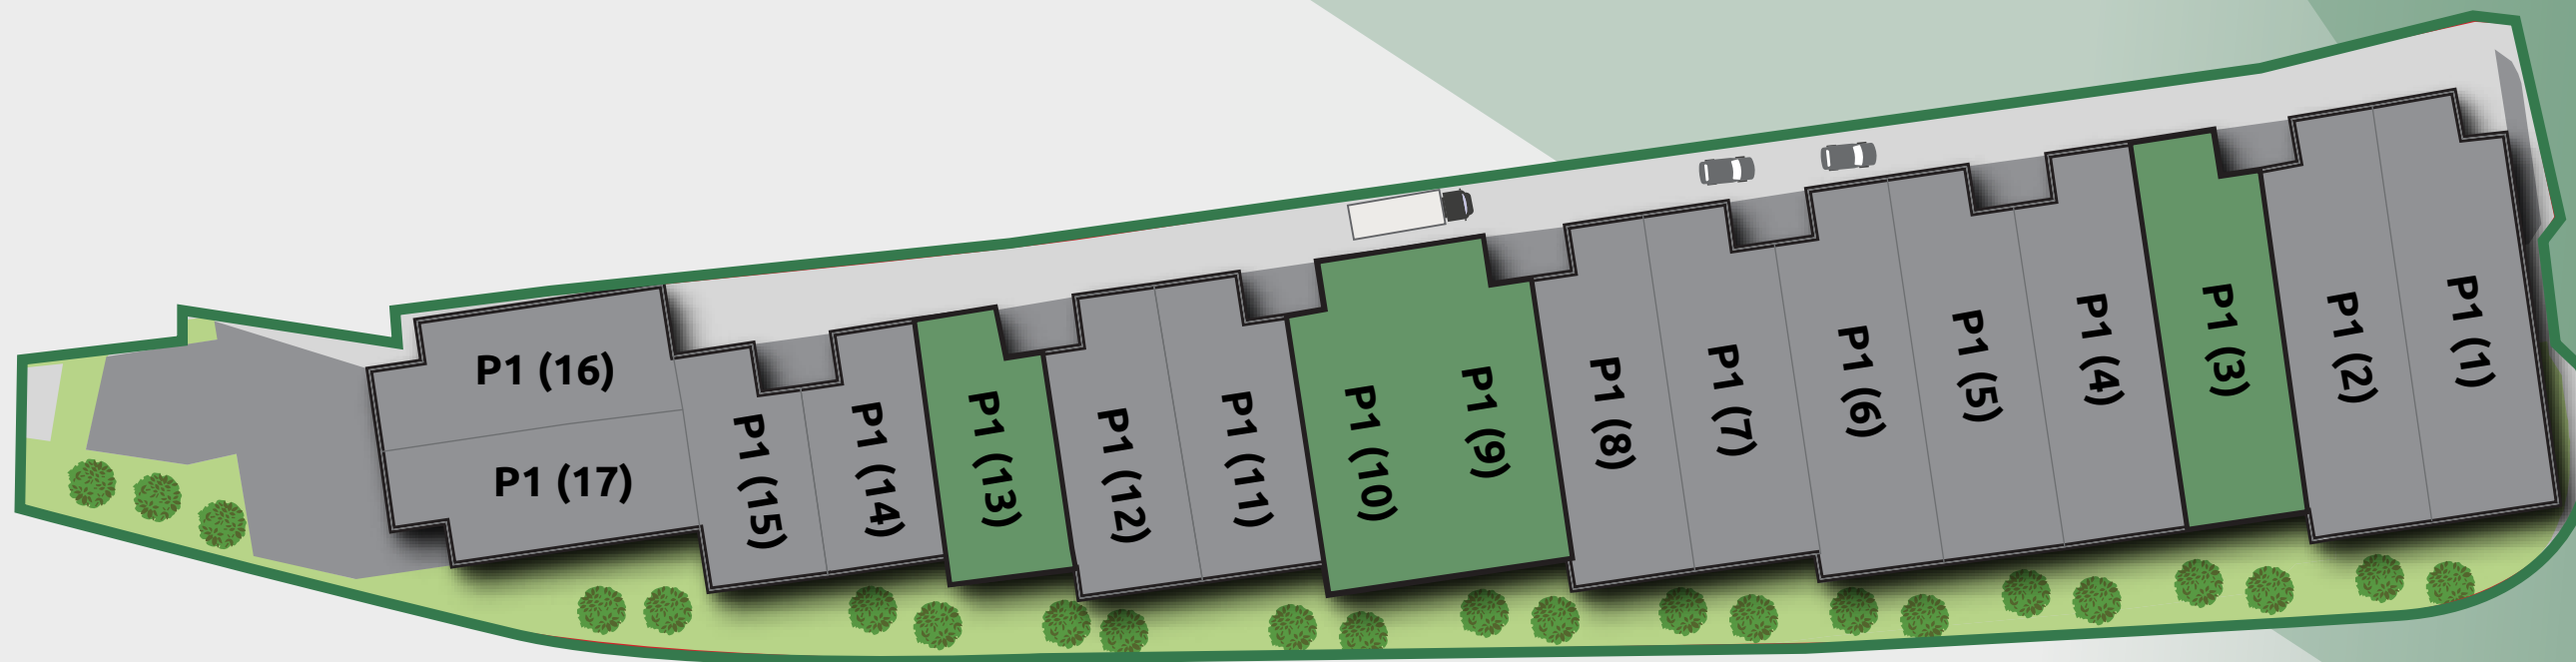

P1, HEYWOOD DISTRIBUTION PARK MANCHESTER

OL10 2TT///PUTS.ICONS.STEWS

Excellent access to
motorway M66/M62/M60

Modern Industrial Units

On site security & CCTV

TO LET

INDUSTRIAL / WAREHOUSE UNIT

3,250 TO 8,084 SQ FT

ST.MODWEN
LOGISTICS

Drive in
loading doors

Steel portal frame
construction

Eaves
height 5m

Can be
combined (Subject
to availability)

Fully-fitted
offices

Consent for B1(c),
B2 and B8 uses

Dedicated car parking

MASTERPLAN

UNIT P1

INDUSTRIAL/WAREHOUSE UNIT

3,247 TO 8,084 SQ FT

P1 (3)	459.86 sq m	4,950 sq ft (under offer)
P1 (6)	459.86 sq m	4,950 sq ft
P1 (12)	339.83 sq m	3,658 sq ft
P1 (13)	301.65 sq m	3,247 sq ft (under offer)