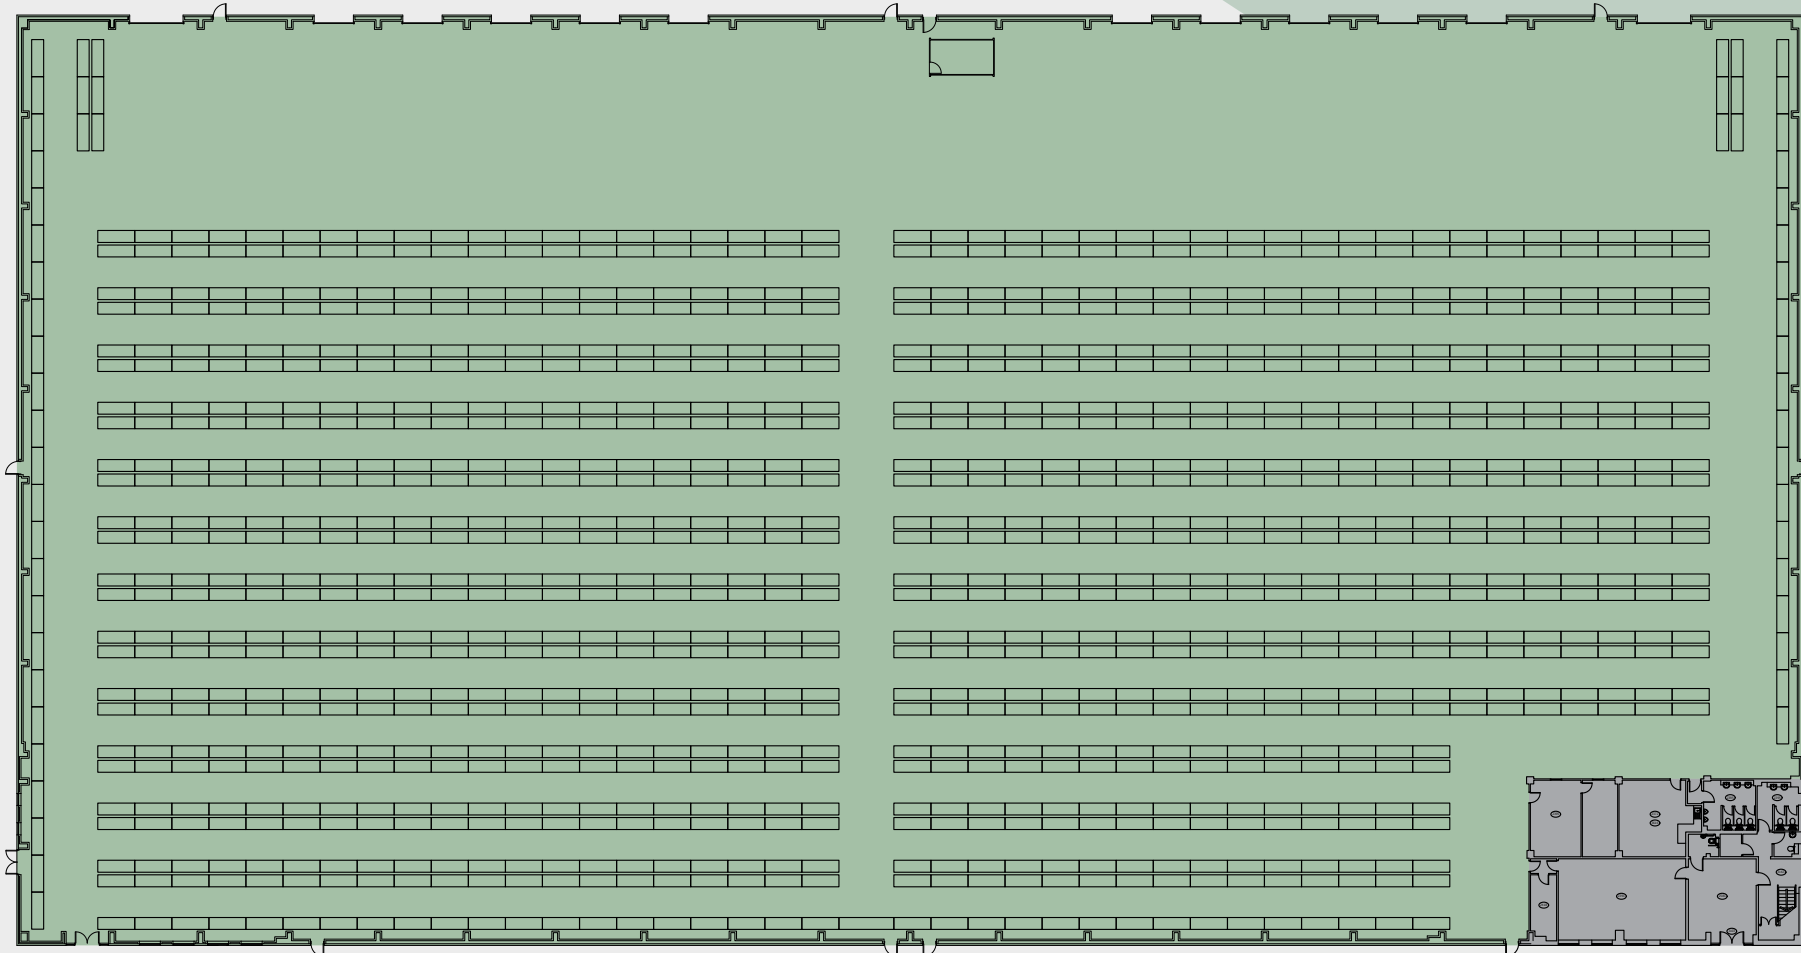

**ST. MODWEN
LOGISTICS**

GROUND FLOOR PLAN

 Three phase electricity

 50kN/sq m reinforced concrete floor

 Eaves height 12m

 2 level access doors & 10 dock leveller platforms

 Dedicated car parking

 Fully secure estate with 24/7 security

 Fully fitted offices

 35m service deep yard

UNIT M2 INDUSTRIAL/WAREHOUSE UNIT 108,258 SQ FT (10,057 SQ M)

Warehouse	9,367.47 sq m	100,834 sq ft
First floor offices	344.85 sq m	3,712 sq ft
Ground floor offices	344.85 sq m	3,712 sq ft
Total	10,057.17 sq m	108,258 sq ft