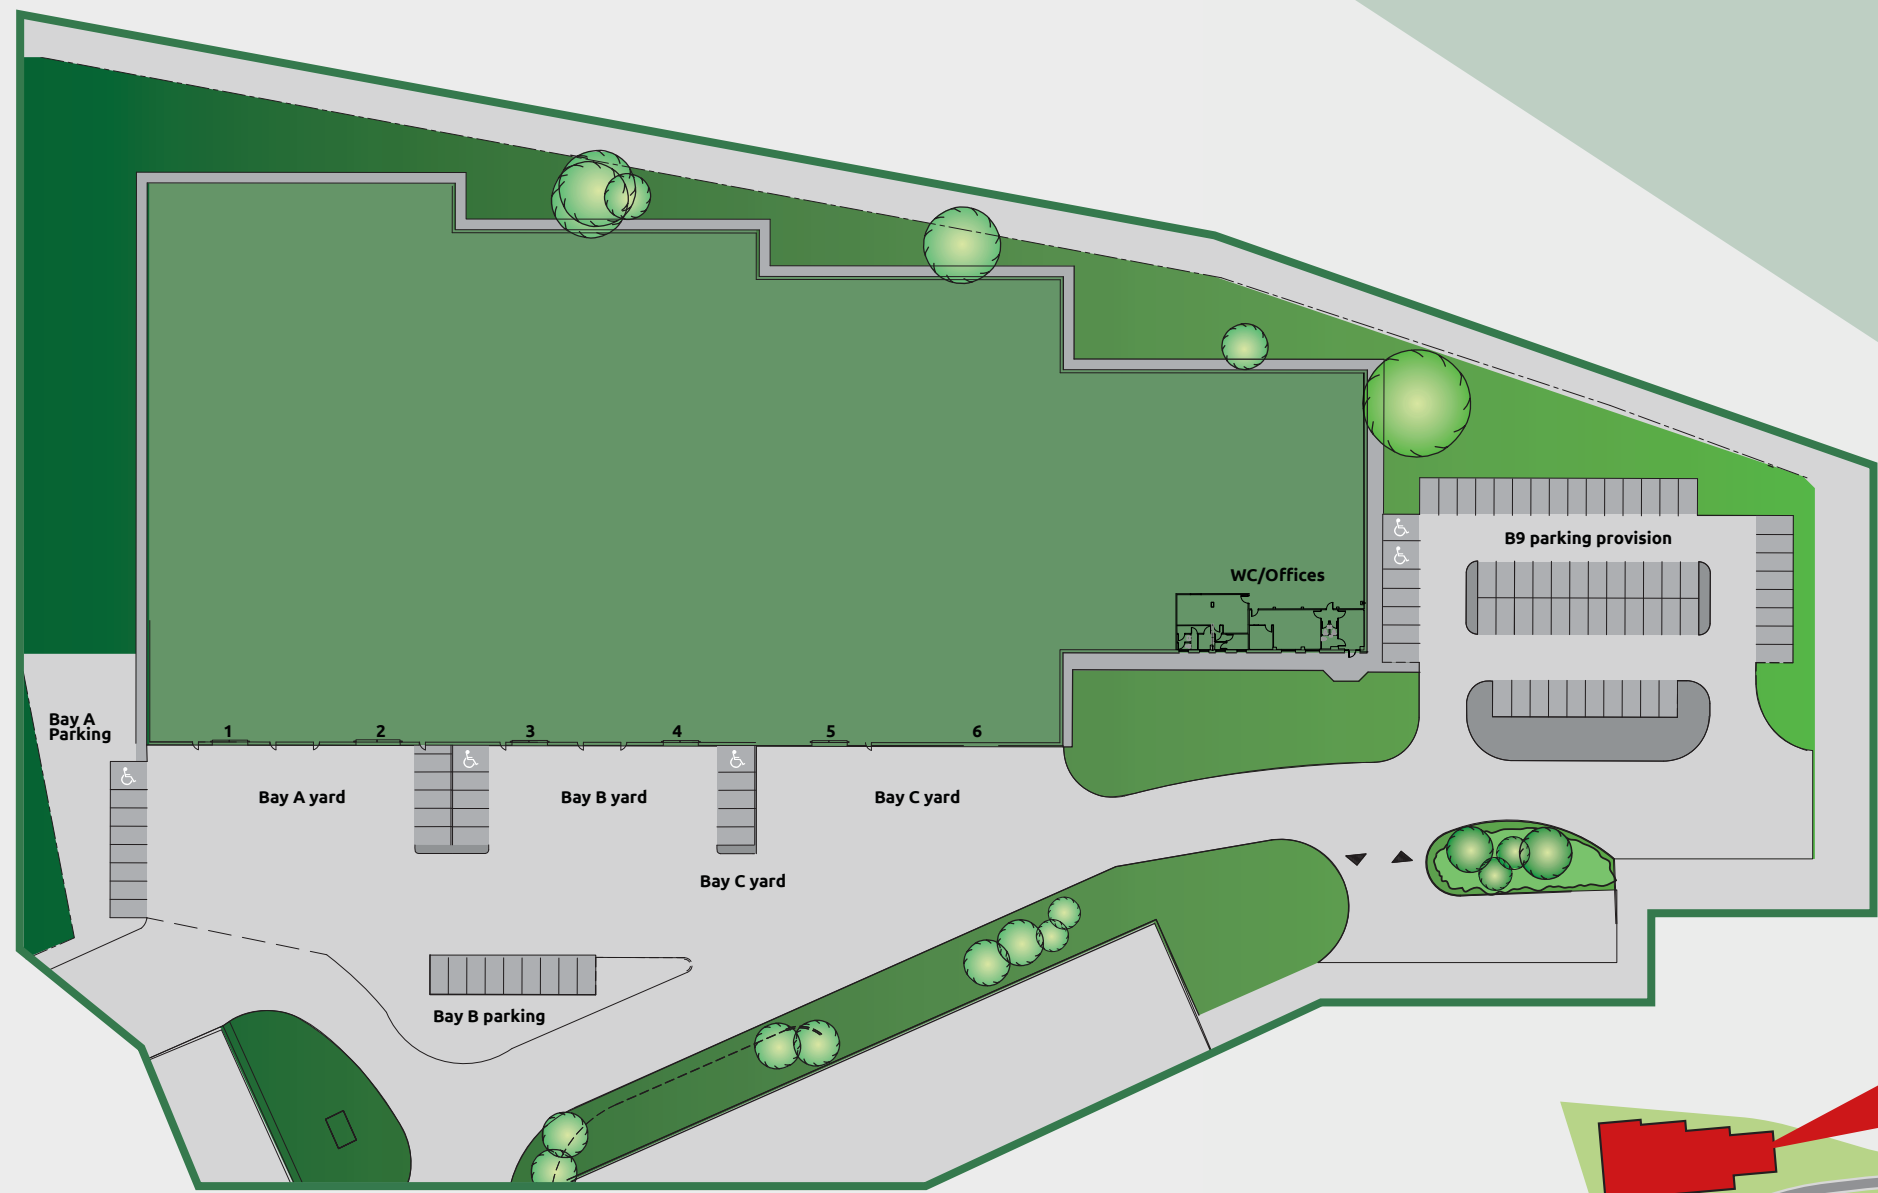

Steel portal frame construction

Eaves height 5.5m

Ample drive in loading doors

Dedicated car parking

Substantial yard

Fitted office

Lighting to warehouse

UNIT B9
INDUSTRIAL/WAREHOUSE UNIT
105,033 SQ FT (9,768 SQ M)

MASTERPLAN