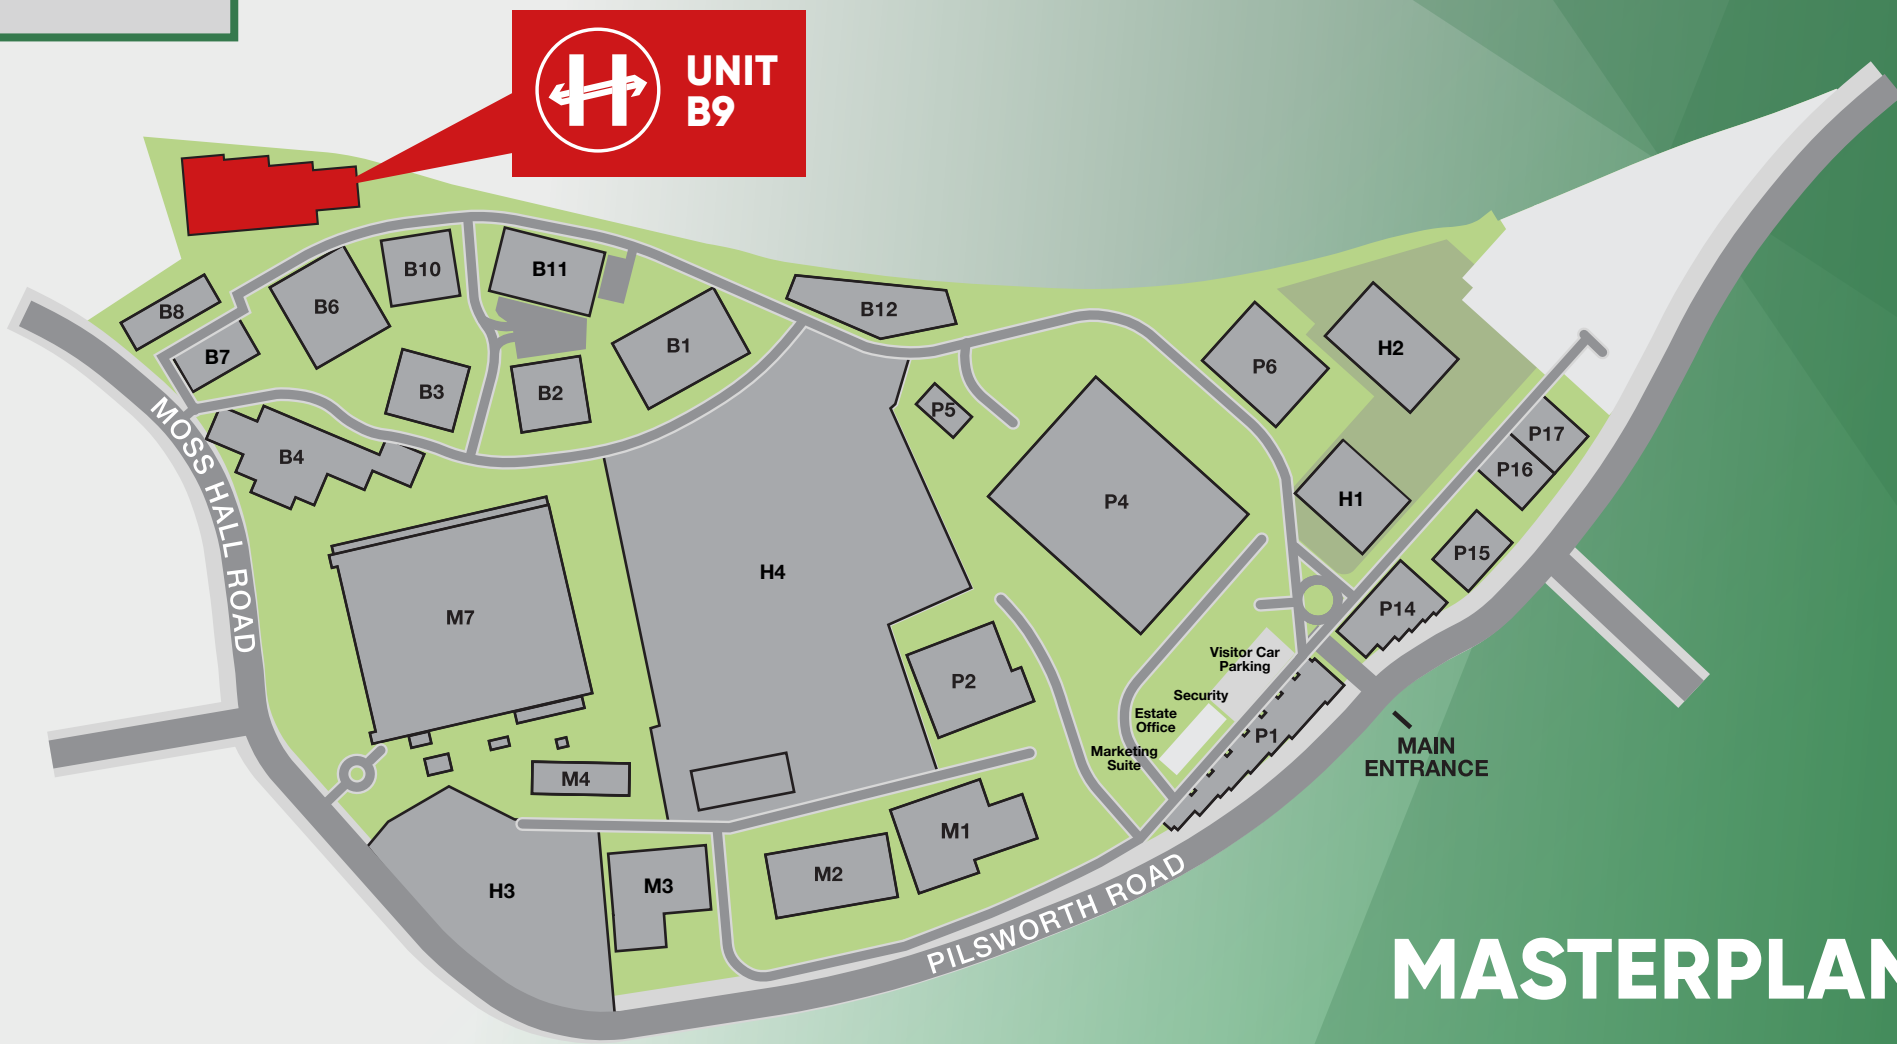

 Eaves height 5.5m

 Ample drive in loading doors

 Dedicated car parking

 Substantial yard

 Fitted office

 Lighting to warehouse

**UNIT B9**  
**INDUSTRIAL/WAREHOUSE UNIT**  
**105,033 SQ FT (9,768 SQ M)**

**MASTERPLAN**

**HEYWOOD DISTRIBUTION PARK IS LOCATED JUST ONE MILE EAST OF JUNCTION 3 OF THE M66 AND WITHIN ONE & A HALF MILES OF JUNCTION 19 OF THE M62.**

This prime location allows rapid, easy access to the entire North West region and the Trans Pennine motorway network. It puts every major population centre from London to Edinburgh within a four-hour drive and 20 million people within two hours.