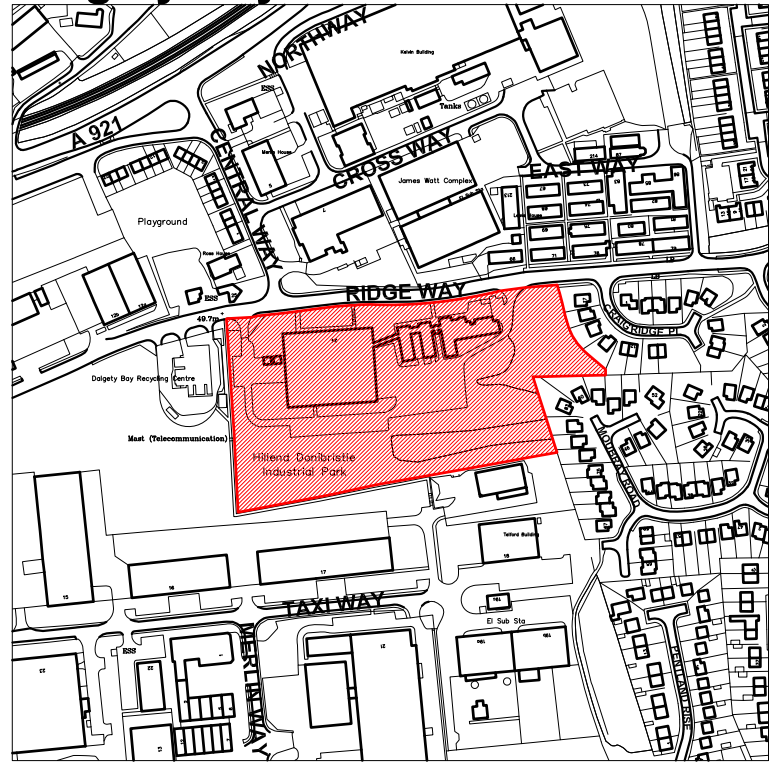

**Dalgety Bay**

**Location Plan Scale 1:5000**

**Area hatched red extends to 2.6 ha or thereby.**

<b>Name</b> BH <b>Scale</b> 1 : 1250 @ A3	<b>Dwg No</b> W19DB008	<b>Department</b> <b>Property Services - Estates</b>
<b>Title Plan</b> <b>24 Ridge Way, Hillend Industrial Park,</b> <b>Dalgety Bay</b>	<b>Date</b> 10/10/2019	 <small>This map is based upon Ordnance Survey material with the permission of Ordnance Survey on behalf of the Controller of Her Majesty's Stationary Office (c) Crown copyright. Unauthorised reproduction infringes Crown copyright and may lead to prosecution or civil proceedings. Fife Council 100023385 (2016)</small>