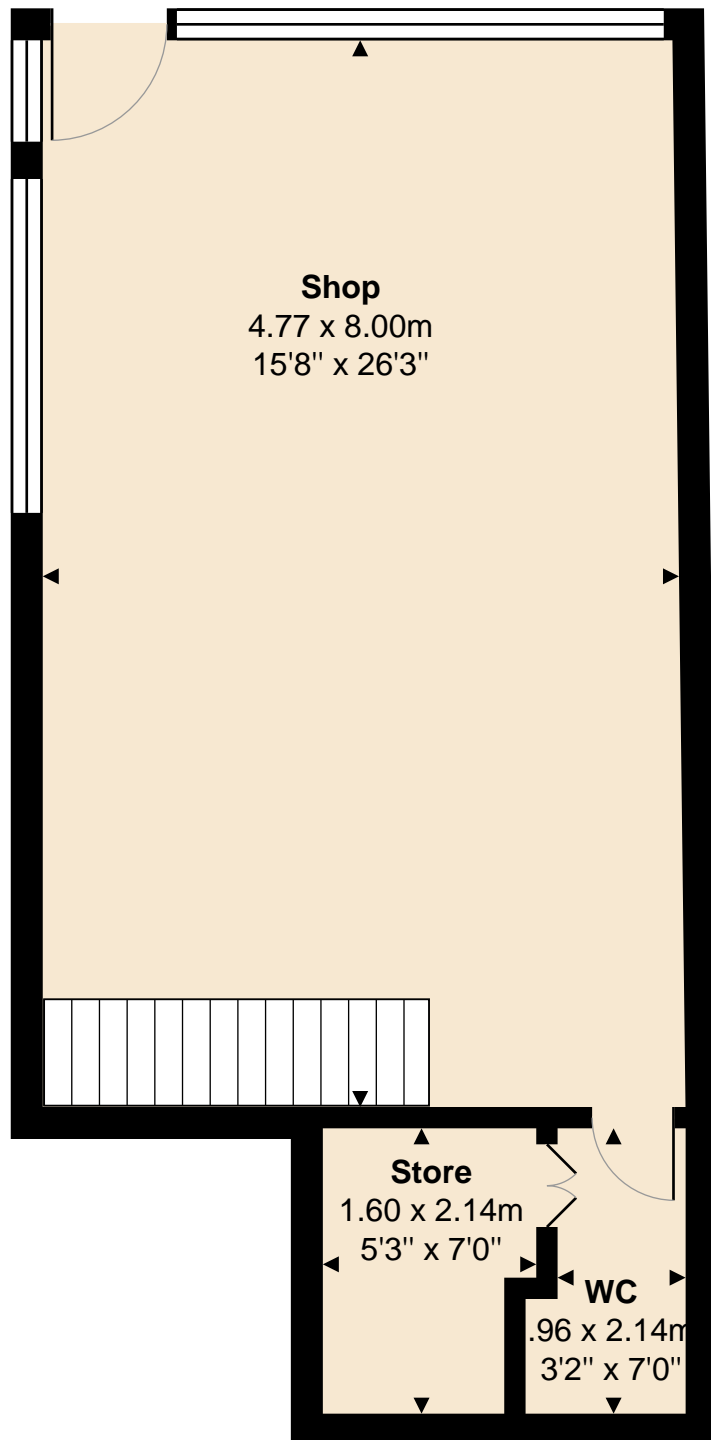

201, Garratt Lane, London, SW18 4DR

Total Area: 88.4 m² ... 951 ft²

All measurements are approximate and for display purposes only