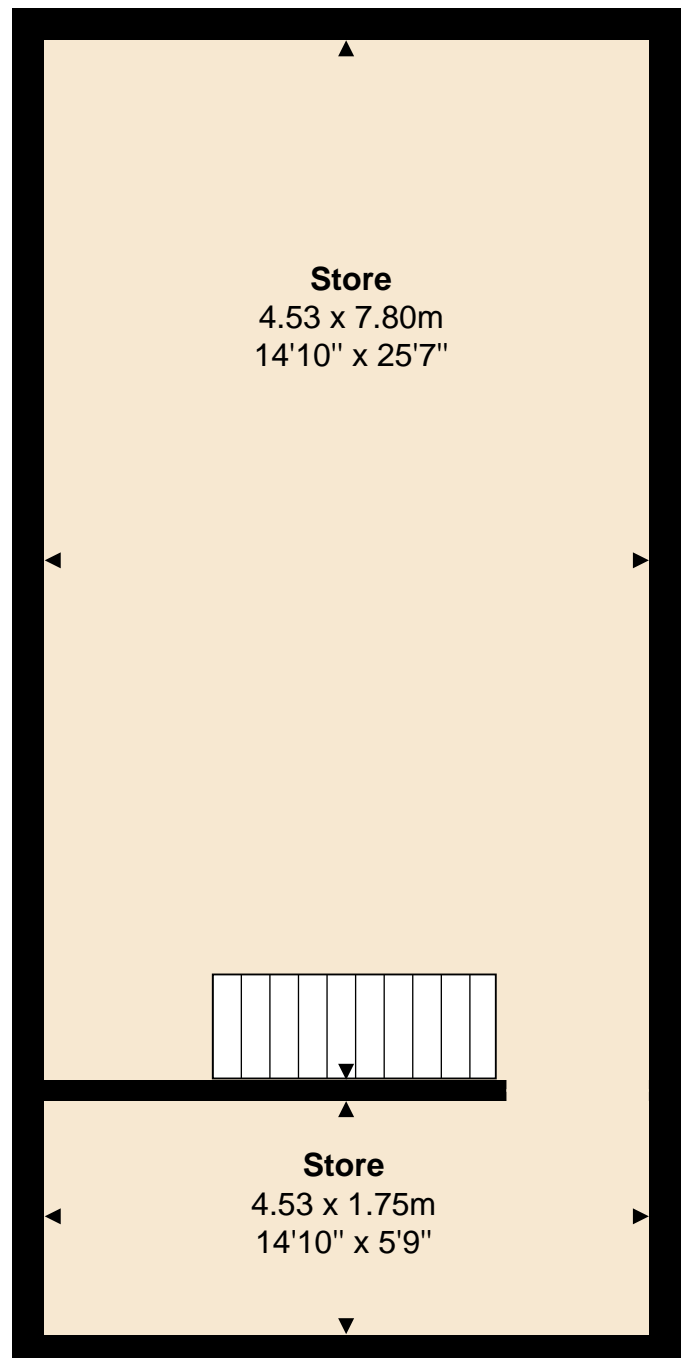

201, Garratt Lane, London, SW18 4DR

Total Area: 88.4 m² ... 951 ft²

All measurements are approximate and for display purposes only