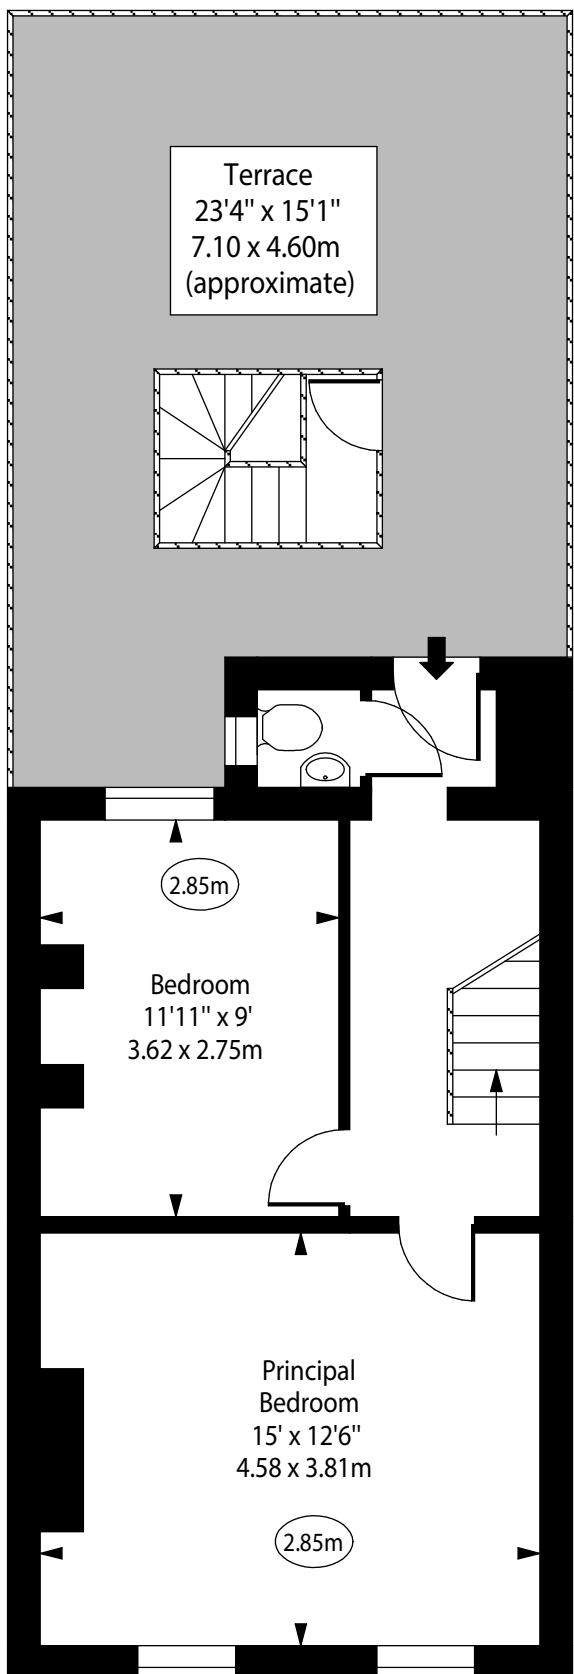

Seven Sisters Road, N7

First Floor

Second Floor

Approx Gross Internal Area

838 Sq Ft - 77.85 Sq M

Approx. Floor Area Including Restricted Heights

940 Sq Ft - 87.32 Sq M