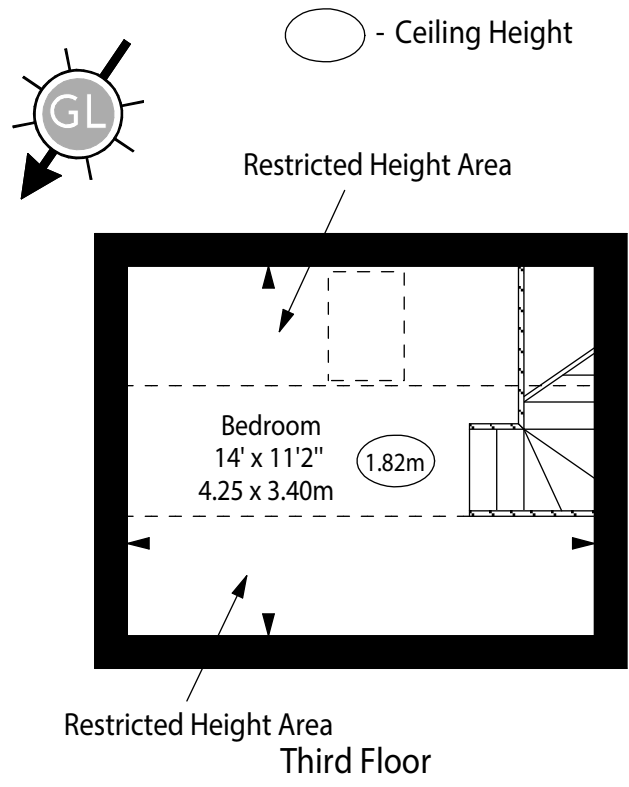

Seven Sisters Road, N7

First Floor

Second Floor

Approx Gross Internal Area

838 Sq Ft - 77.85 Sq M

Approx. Floor Area Including Restricted Heights

940 Sq Ft - 87.32 Sq M