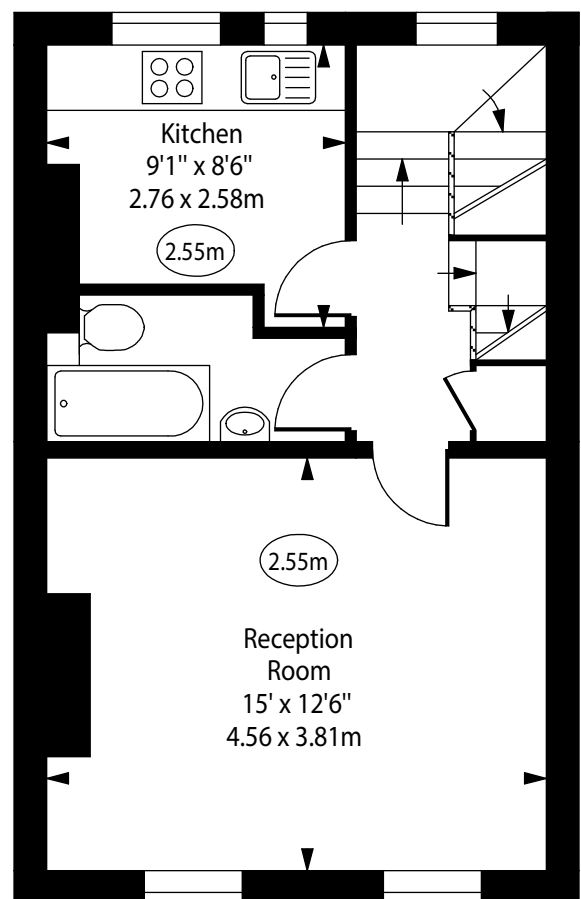

Seven Sisters Road, N7

First Floor

Second Floor

Approx Gross Internal Area

838 Sq Ft - 77.85 Sq M

Approx. Floor Area Including Restricted Heights

940 Sq Ft - 87.32 Sq M