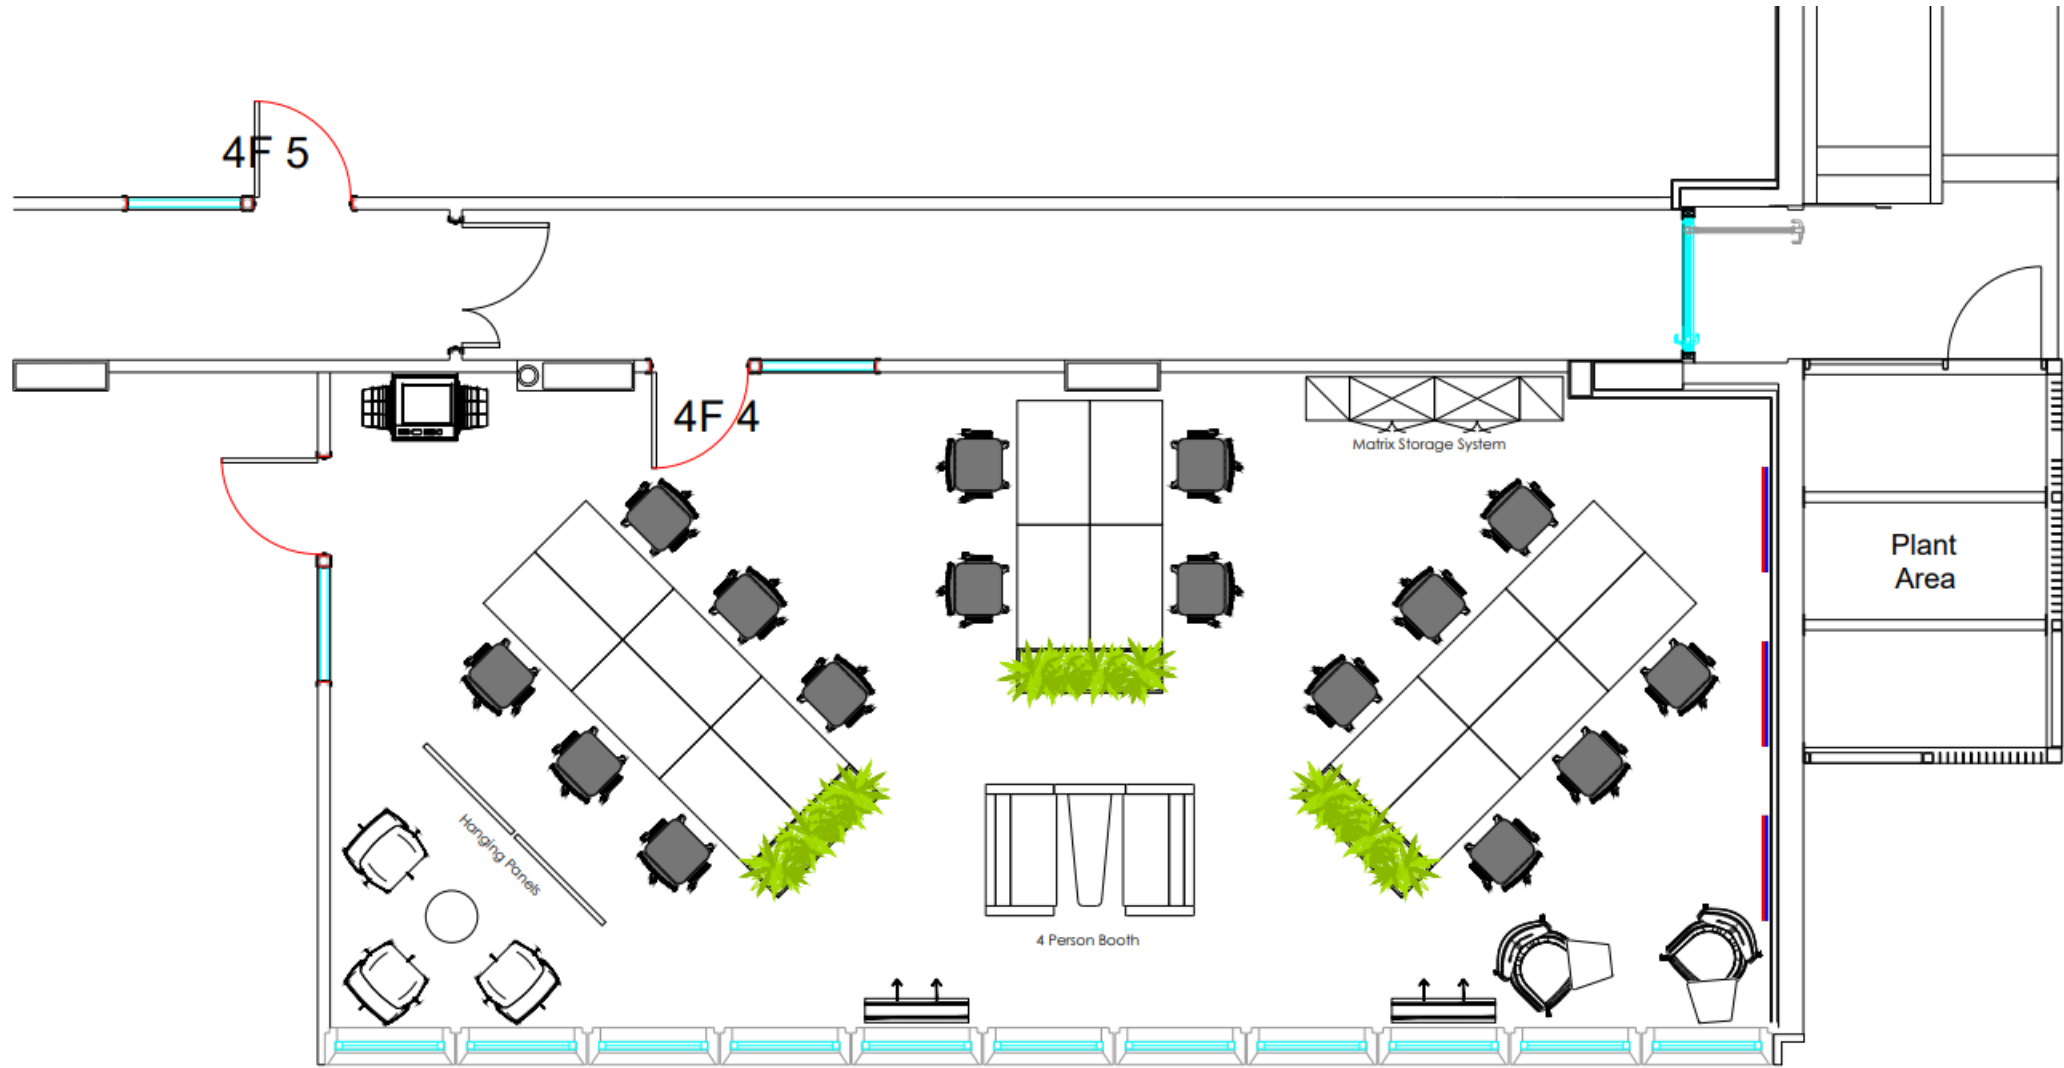

Farnborough – 4F4

07.02.24

4 Person Bob Booth

4 Person Veta Bench With Lockers

Ava Lounge Chair and Laptop Table

Matrix Storage System

Tiana Lounge Chairs With Hanging Panels

6 Person Veta Bench With Lockers