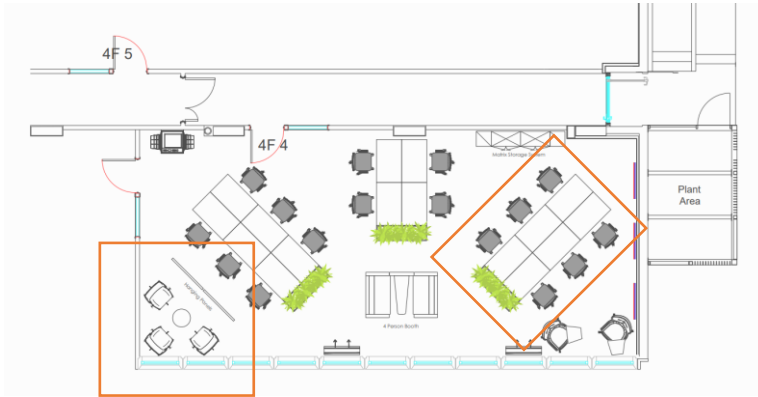

Farnborough – 4F4

07.02.24

4 Person Bob Booth

4 Person Veta Bench With Lockers

Ava Lounge Chair and Laptop Table

Matrix Storage System

Tiana Lounge Chairs With Hanging Panels

6 Person Veta Bench With Lockers