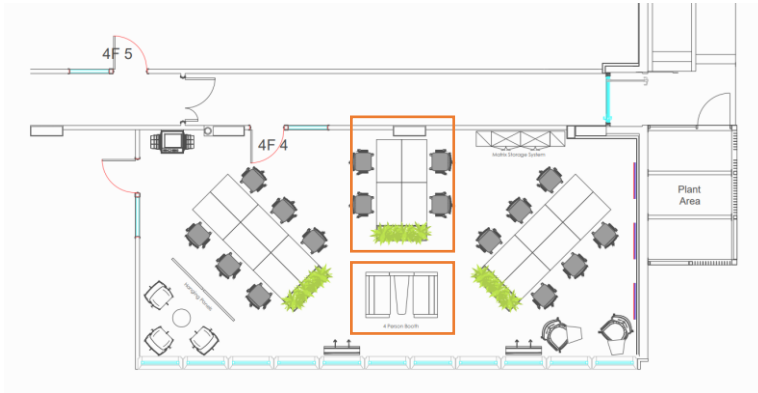

Farnborough – 4F4

07.02.24

4 Person Bob Booth

4 Person Veta Bench With Lockers

Ava Lounge Chair and Laptop Table

Matrix Storage System

Tiana Lounge Chairs With Hanging Panels

6 Person Veta Bench With Lockers