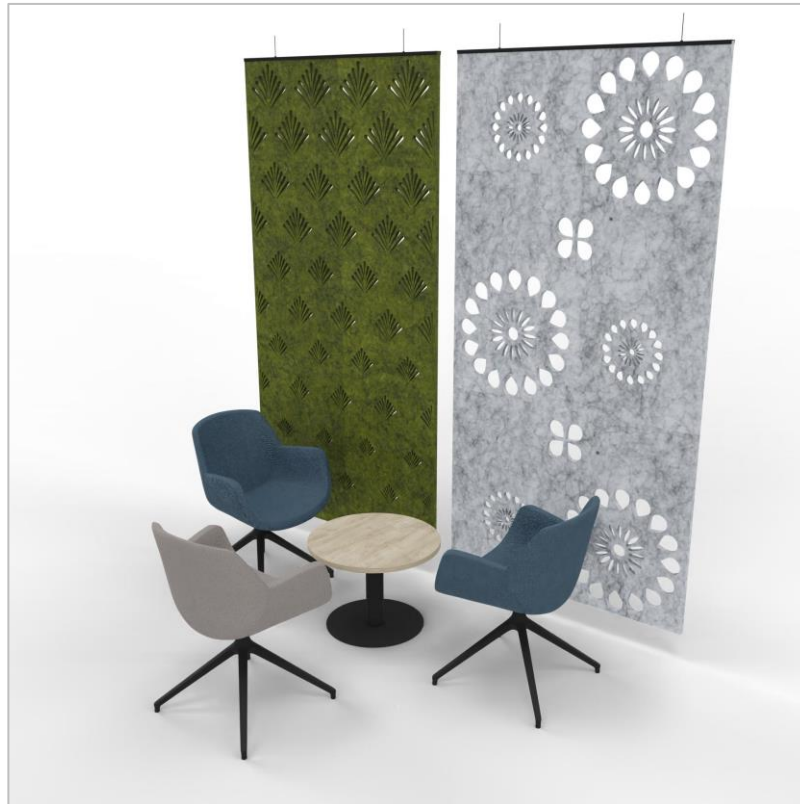

Farnborough – 4F4

07.02.24

4 Person Bob Booth

4 Person Veta Bench With Lockers

Ava Lounge Chair and Laptop Table

Matrix Storage System

Tiana Lounge Chairs With Hanging Panels

6 Person Veta Bench With Lockers