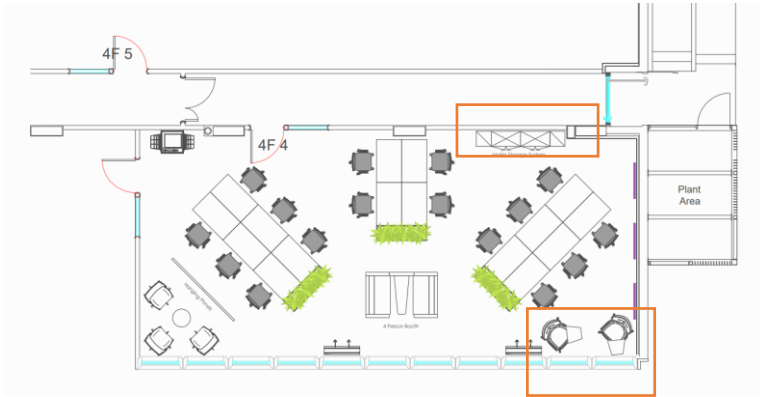

Farnborough – 4F4

07.02.24

4 Person Bob Booth

4 Person Veta Bench With Lockers

Ava Lounge Chair and Laptop Table

Matrix Storage System

Tiana Lounge Chairs With Hanging Panels

6 Person Veta Bench With Lockers