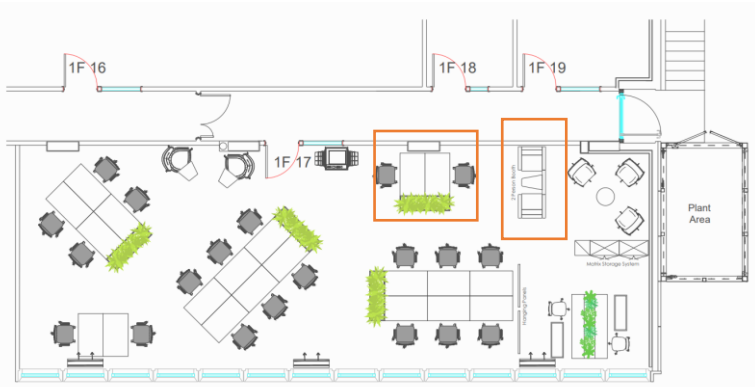

Farnborough – 1F17

07.02.24

2 Person Bob Booth

2 Person Veta Bench With Lockers

Ava Lounge Chair and Laptop Table

Matrix Storage System

Tiana Lounge Chairs With Bob Pod

2 Person Veta Bench

Aspect Table

6 Person Veta Bench With Hanging Panels