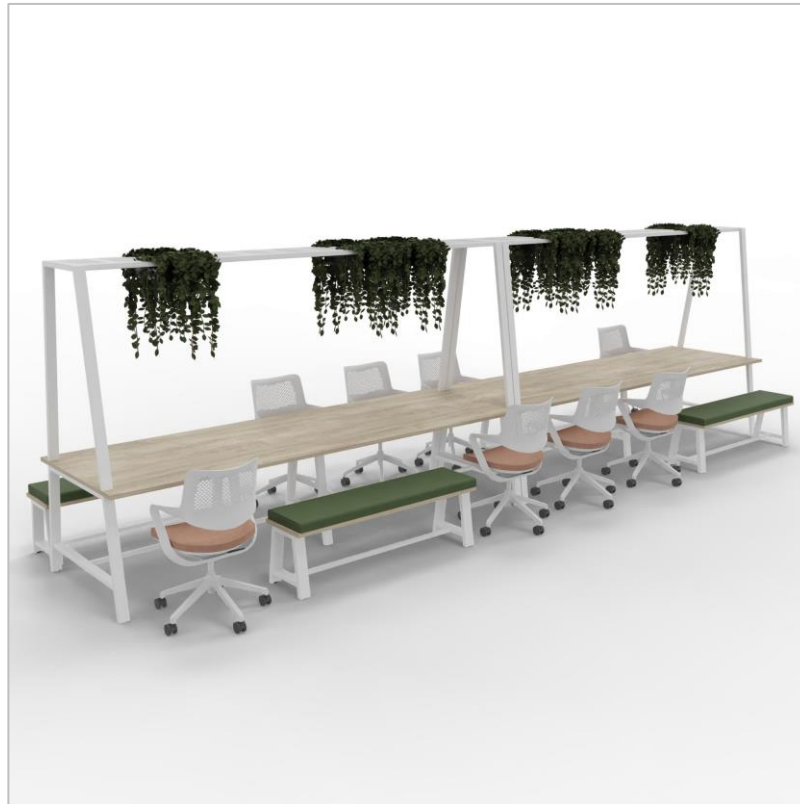

Farnborough – 1F17

07.02.24

2 Person Bob Booth

2 Person Veta Bench With Lockers

Ava Lounge Chair and Laptop Table

Matrix Storage System

Tiana Lounge Chairs With Bob Pod

2 Person Veta Bench

Aspect Table

6 Person Veta Bench With Hanging Panels