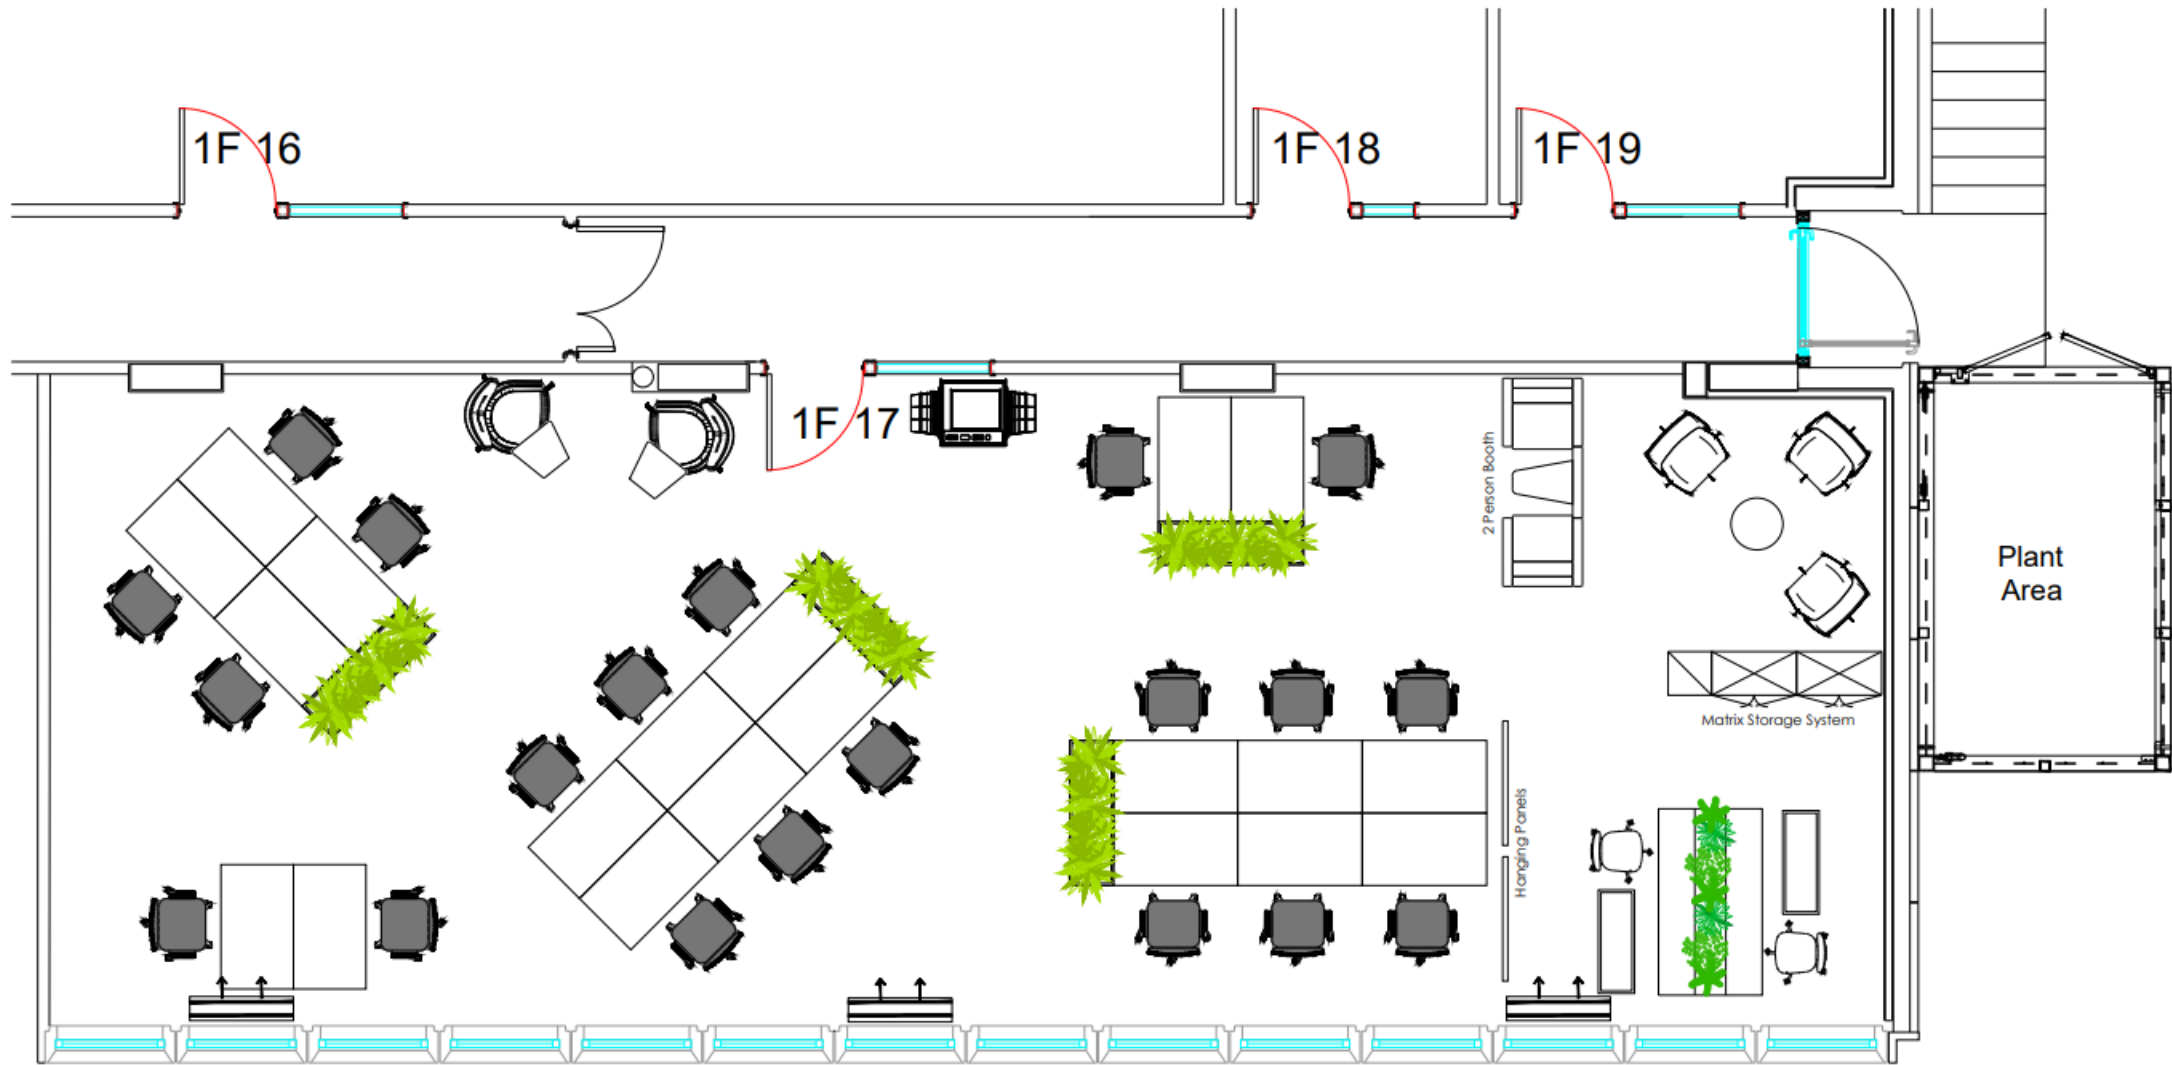

Farnborough – 1F17

07.02.24

2 Person Bob Booth

2 Person Veta Bench With Lockers

Ava Lounge Chair and Laptop Table

Matrix Storage System

Tiana Lounge Chairs With Bob Pod

2 Person Veta Bench

Aspect Table

6 Person Veta Bench With Hanging Panels