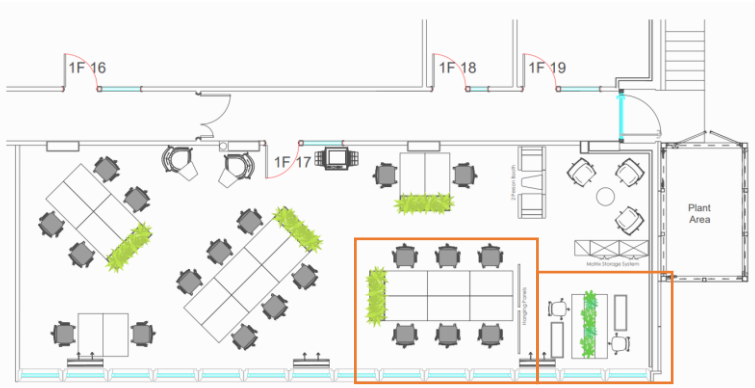

Farnborough – 1F17

07.02.24

2 Person Bob Booth

2 Person Veta Bench With Lockers

Ava Lounge Chair and Laptop Table

Matrix Storage System

Tiana Lounge Chairs With Bob Pod

2 Person Veta Bench

Aspect Table

6 Person Veta Bench With Hanging Panels