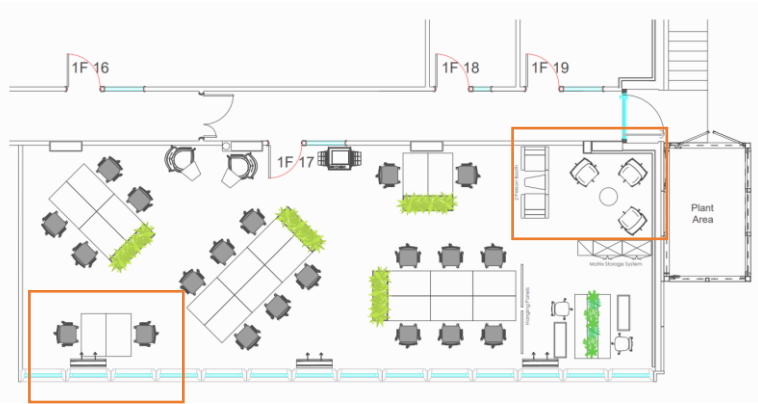

Farnborough – 1F17

07.02.24

2 Person Bob Booth

2 Person Veta Bench With Lockers

Ava Lounge Chair and Laptop Table

Matrix Storage System

Tiana Lounge Chairs With Bob Pod

2 Person Veta Bench

Aspect Table

6 Person Veta Bench With Hanging Panels