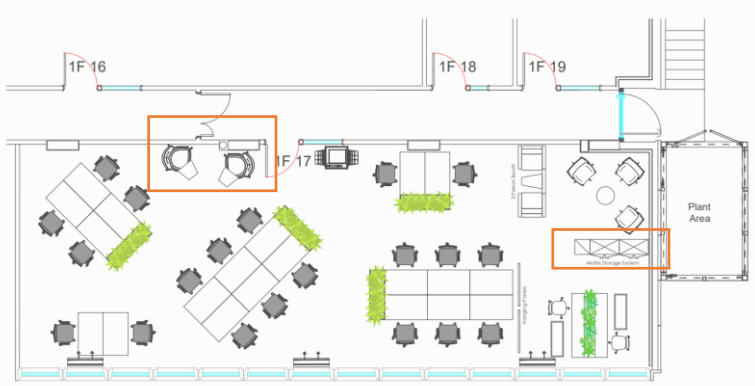

Farnborough – 1F17

07.02.24

2 Person Bob Booth

2 Person Veta Bench With Lockers

Ava Lounge Chair and Laptop Table

Matrix Storage System

Tiana Lounge Chairs With Bob Pod

2 Person Veta Bench

Aspect Table

6 Person Veta Bench With Hanging Panels