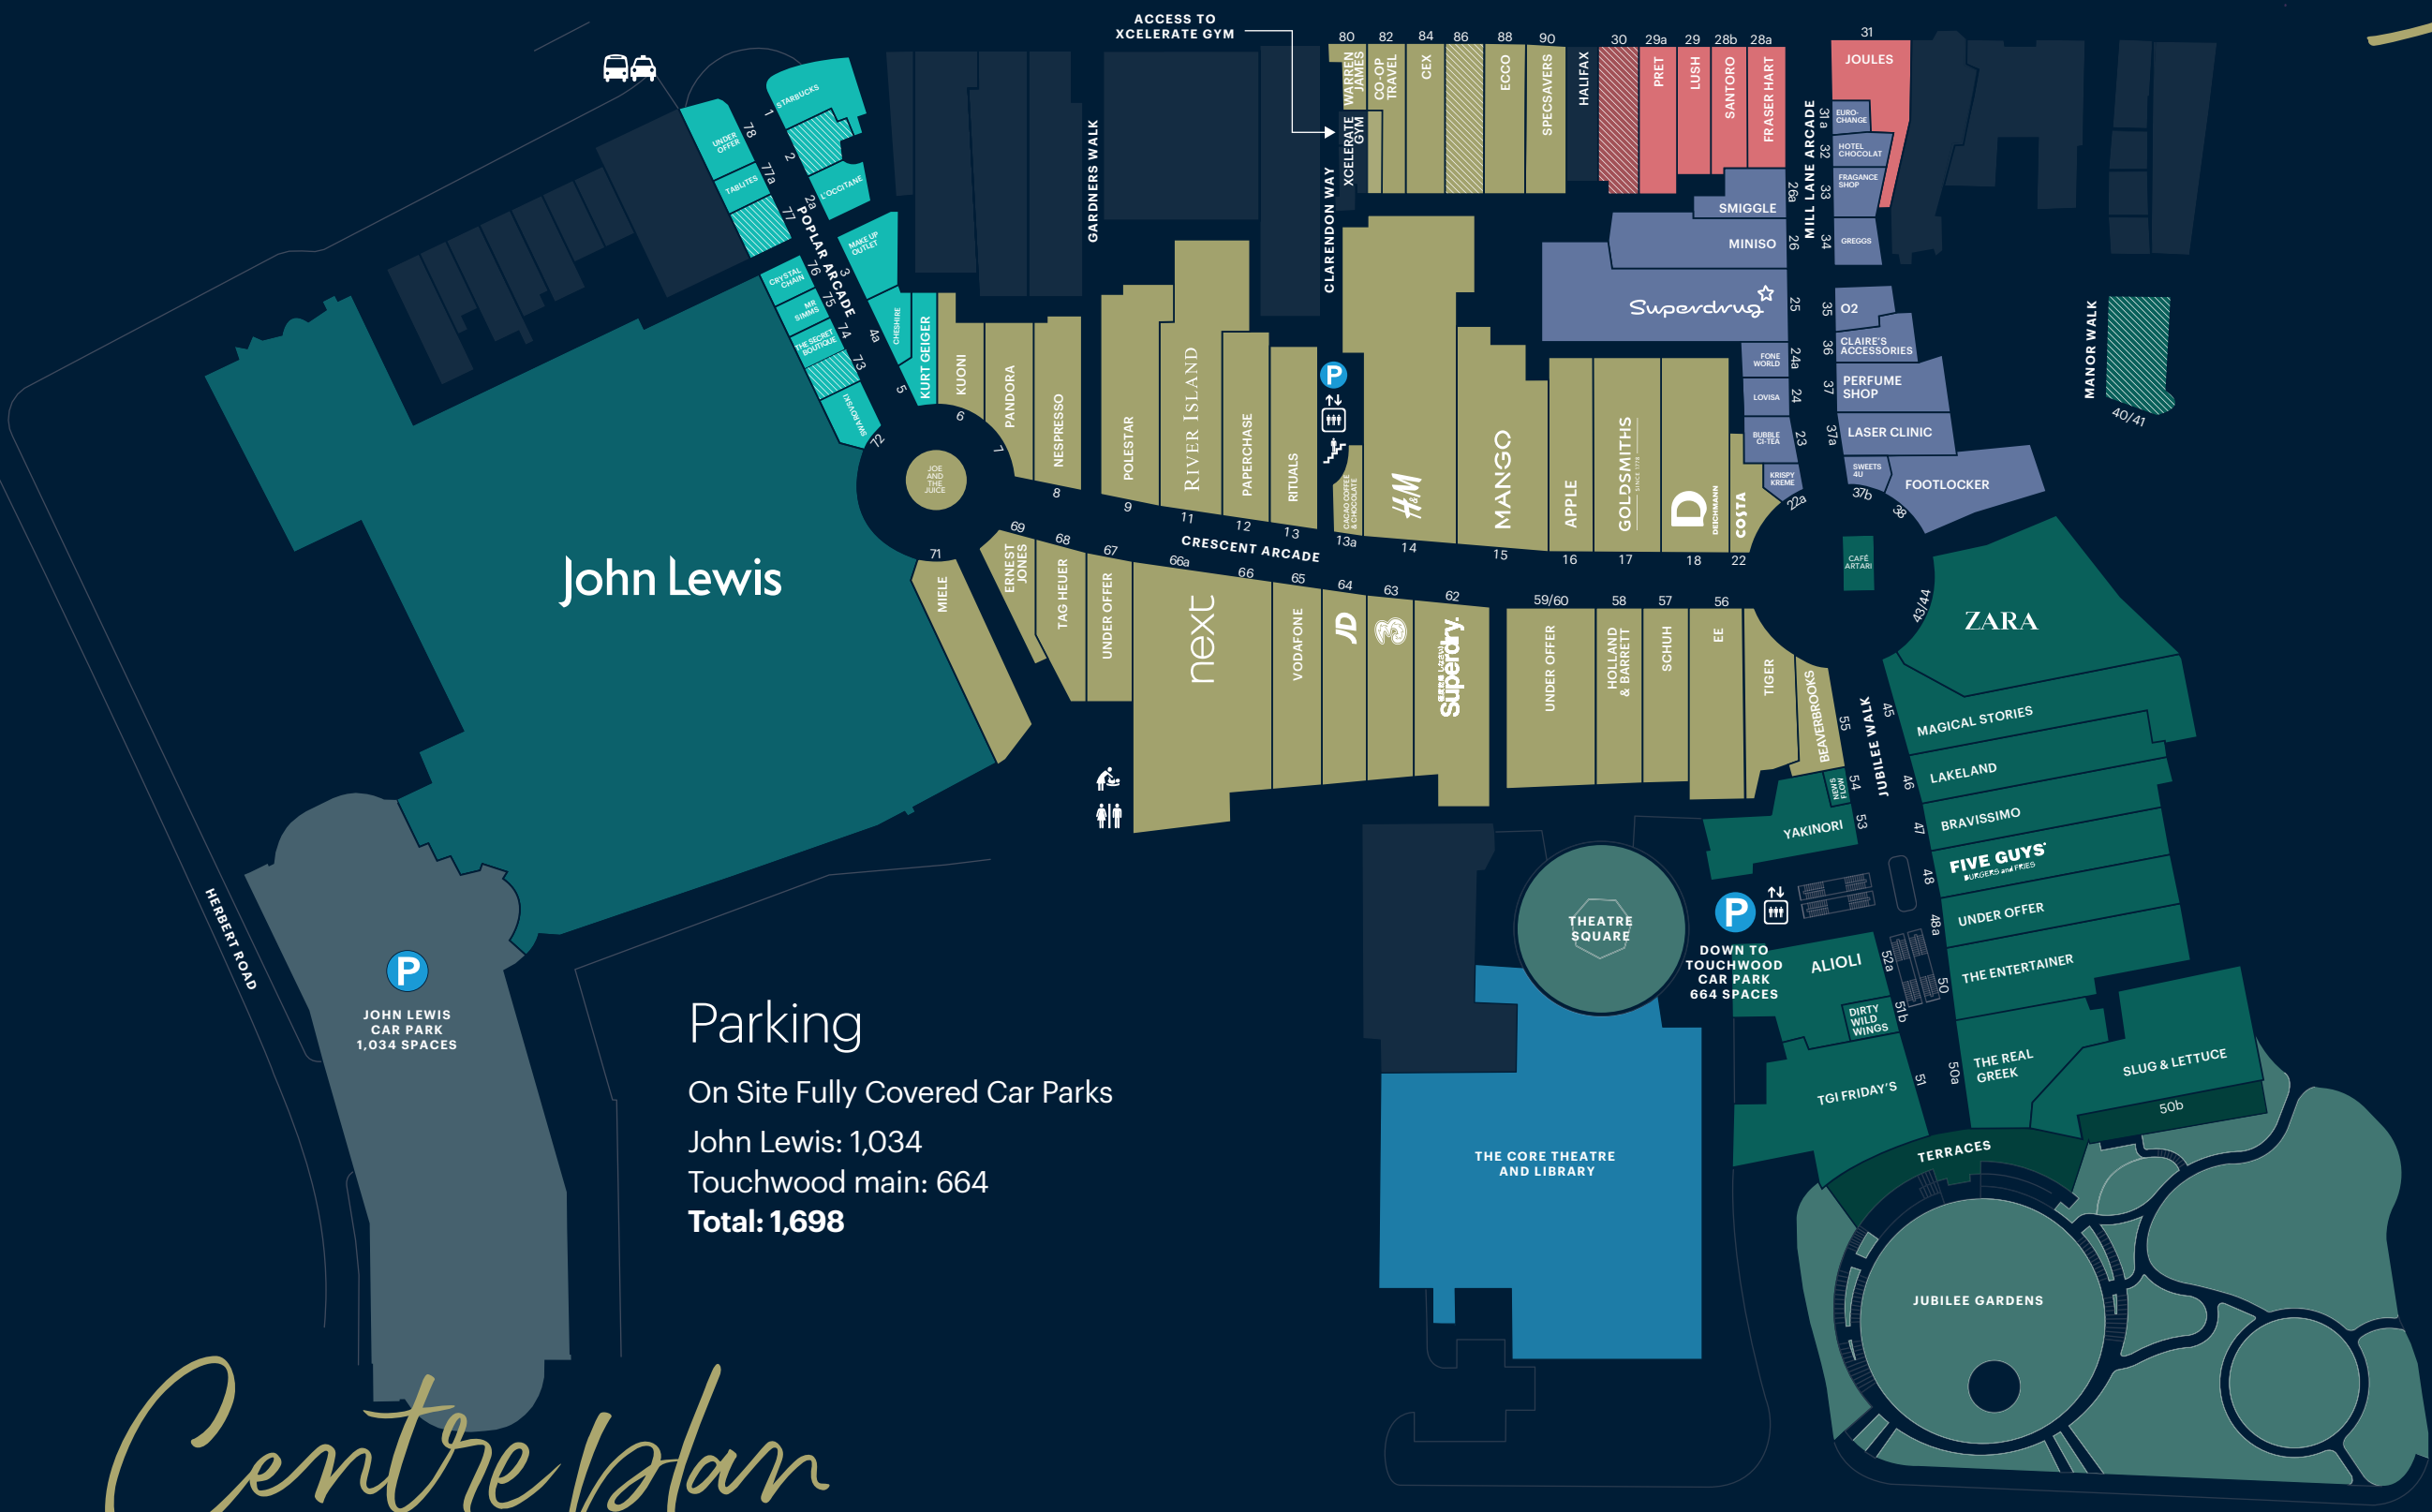

Touchwood

Upper Mall – Dining and Leisure

John Lewis

P
JOHN LEWIS
CAR PARK
1,034 SPACES

Parking
On Site Fully Covered Car Parks
John Lewis: 1,034
Touchwood main: 664
Total: 1,698

Centre plan