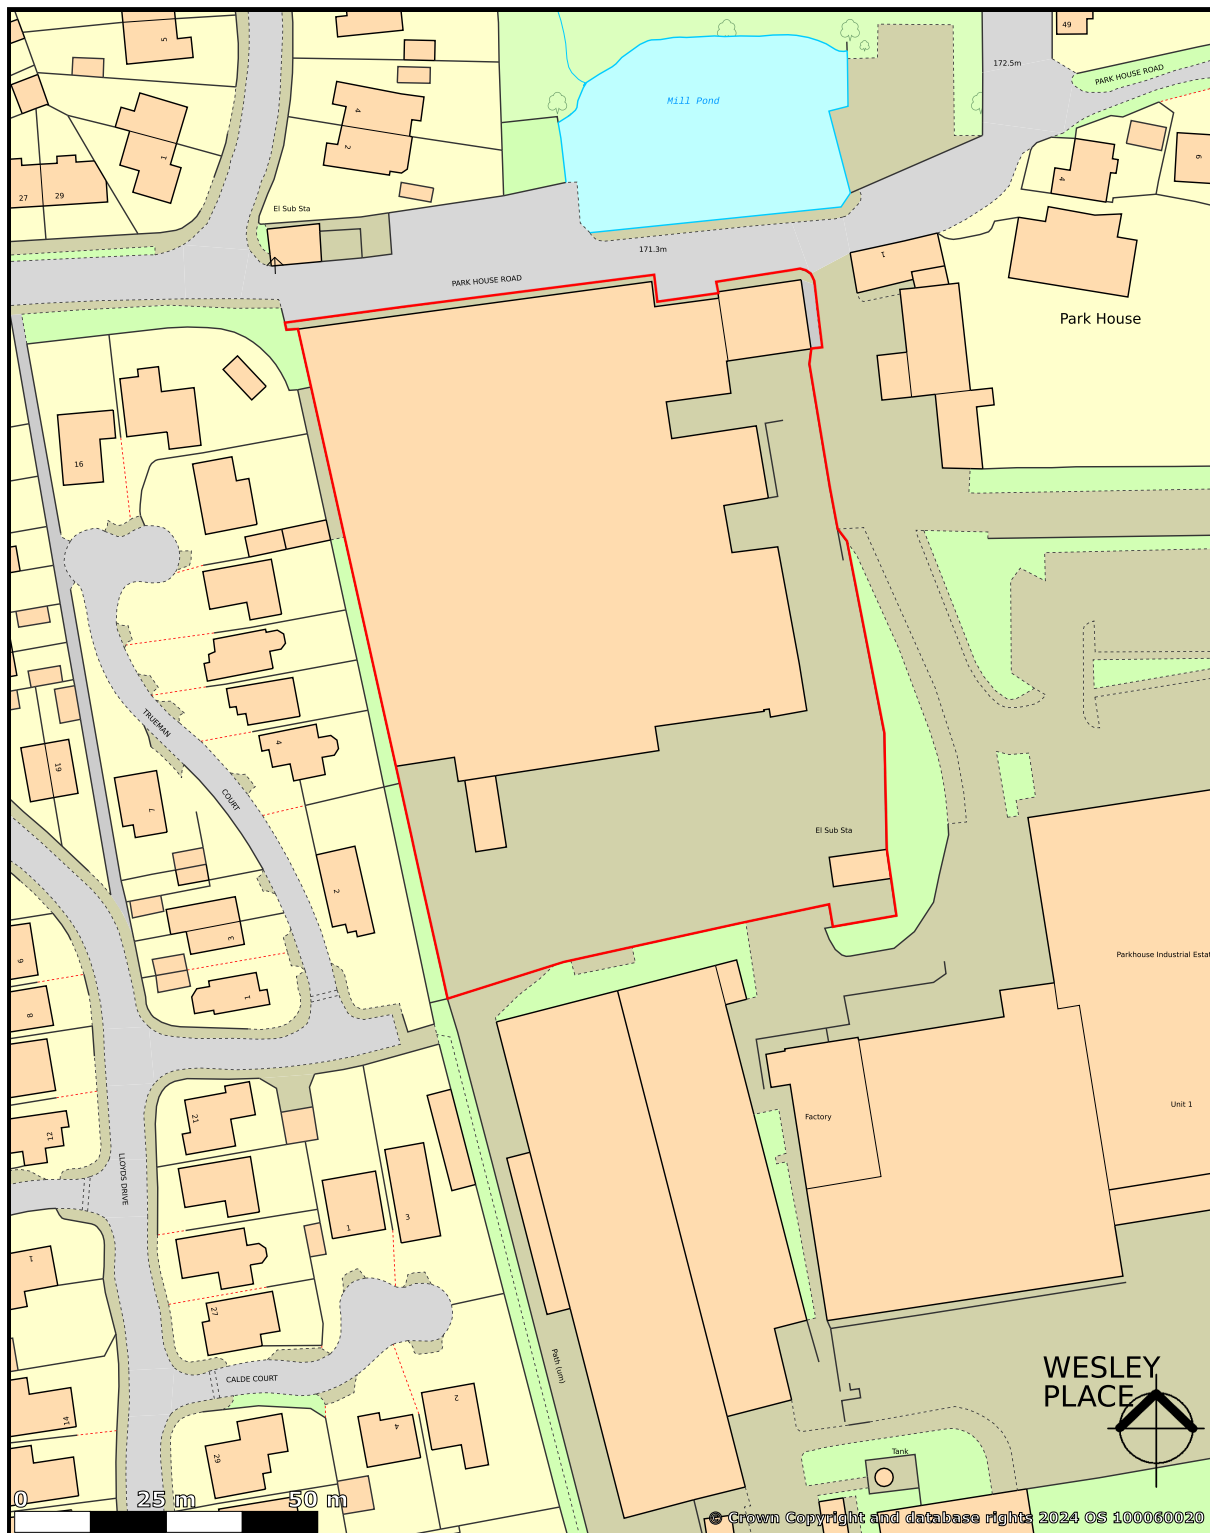

Open Storage Land, Park House Road, Low Moor, Bradford, BD12 0QB

created on **edozo**

Plotted Scale - 1:1,250

This map is published for convenience of identification only and although believed to be correct, is not guaranteed and it does not form any part of any contract