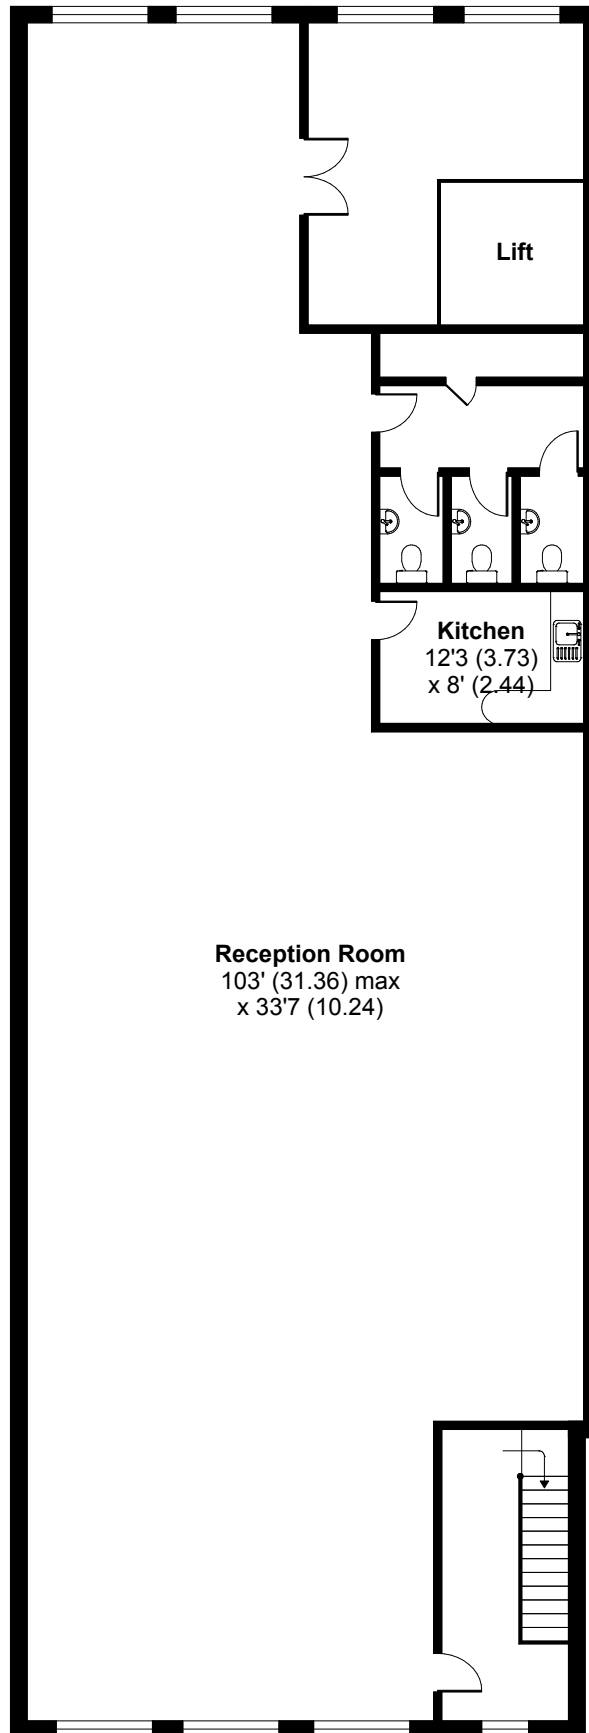

Cline Road, London, N11

Approximate Area = 3451 sq ft / 320.6 sq m

For identification only - Not to scale

Reception Room
103' (31.36) max
x 33'7 (10.24)

Kitchen
12'3 (3.73)
x 8' (2.44)

Lift

SECOND FLOOR