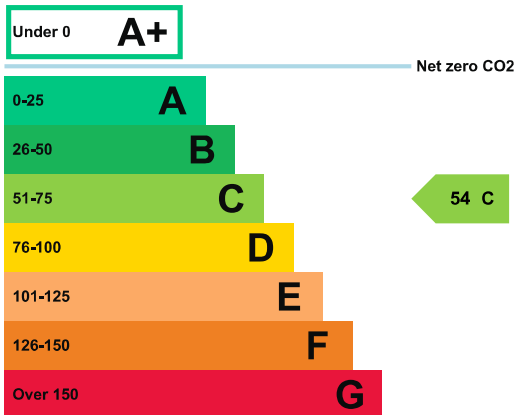

Energy performance certificate (EPC)

Unit 5
Bagbury Park
Lydiard Green
LYDIARD MILLICENT
SN5 3LW

Energy rating

C

Valid until: **6 December 2033**

Certificate number: **7811-1550-2938-8074-6437**

Property type **Storage or Distribution**

Total floor area **323 square metres**

Rules on letting this property

Properties can be let if they have an energy rating from A+ to E.

Energy rating and score

This property's energy rating is C.

Properties get a rating from A+ (best) to G (worst) and a score.

The better the rating and score, the lower your property's carbon emissions are likely to be.

How this property compares to others

Properties similar to this one could have ratings:

If newly built

34 B

If typical of the existing stock