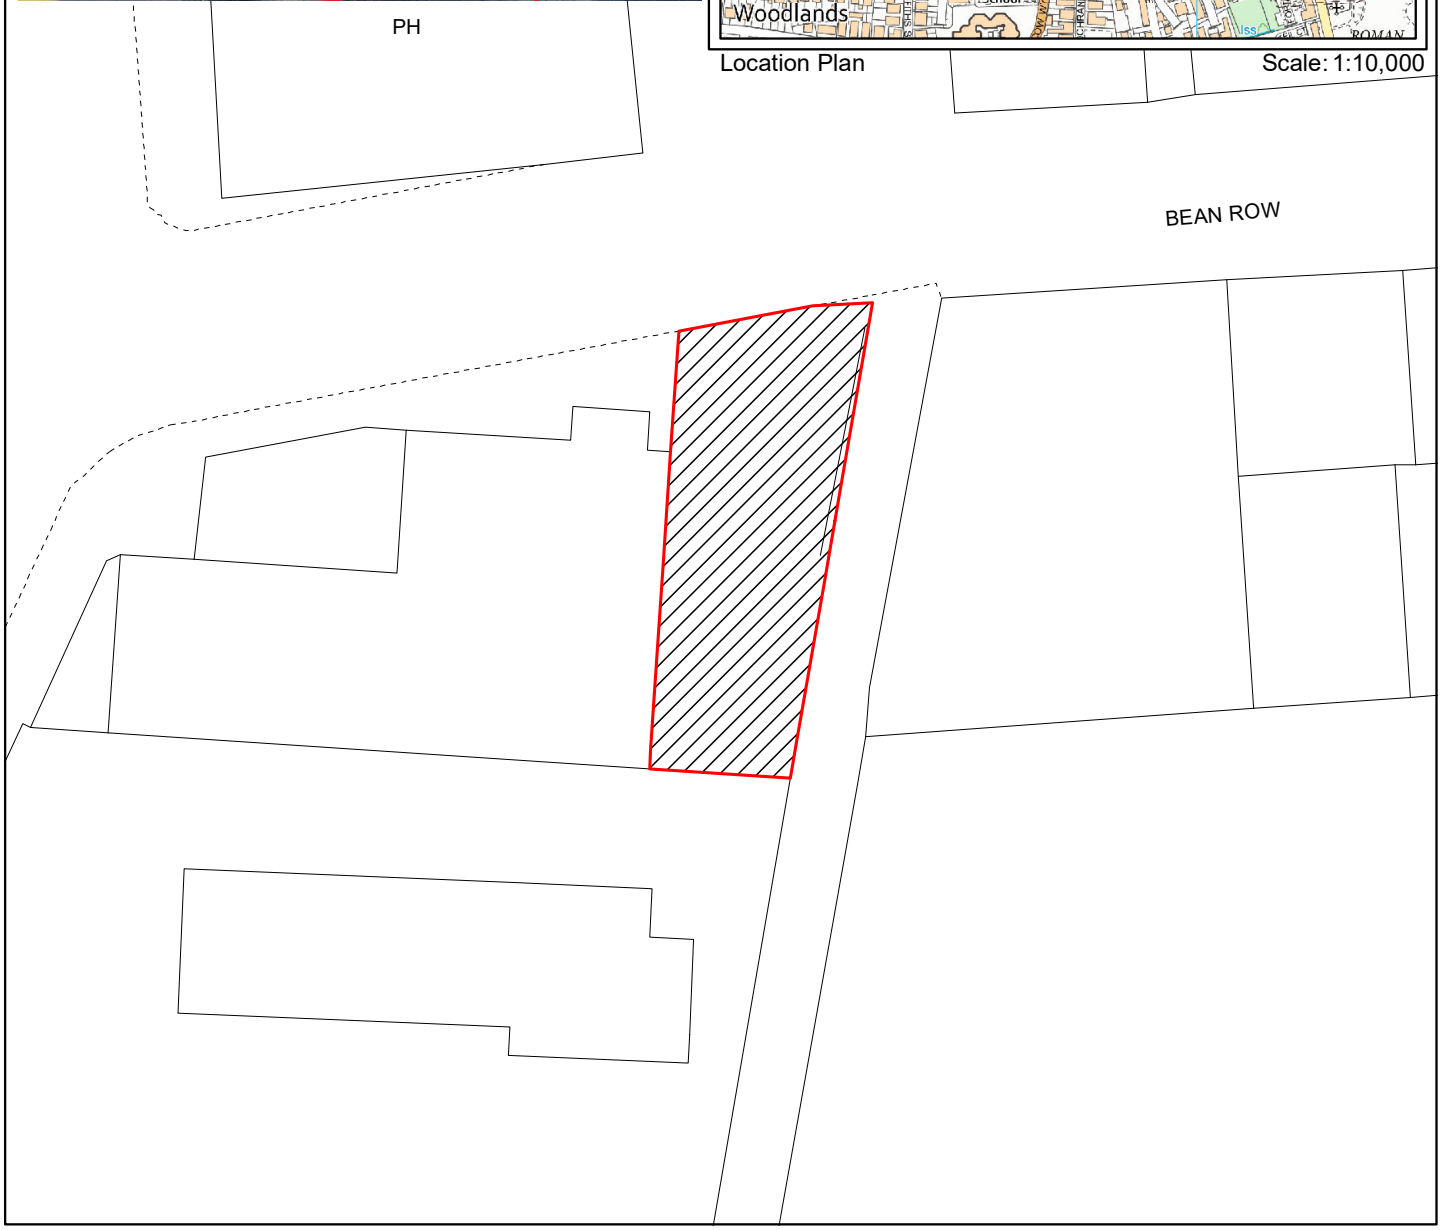

PH

Location Plan

Scale: 1:10,000

0 5 10 20 Meters

 53.56 sq m or thereby

Falkirk Council

Place Services  
Falkirk Stadium, 4 Stadium Way, Falkirk, FK2 9EE

Scale: 1:200

Date: 17.1.2024

Subject

Land at Bean Row, Falkirk

© Crown copyright and database rights 2024 Ordnance Survey 0000851917. You are permitted to use this data solely to enable you to respond to, or interact with, the organisation that provided you with the data. You are not permitted to copy, sub-licence, distribute or sell any of this data to third parties in any form.