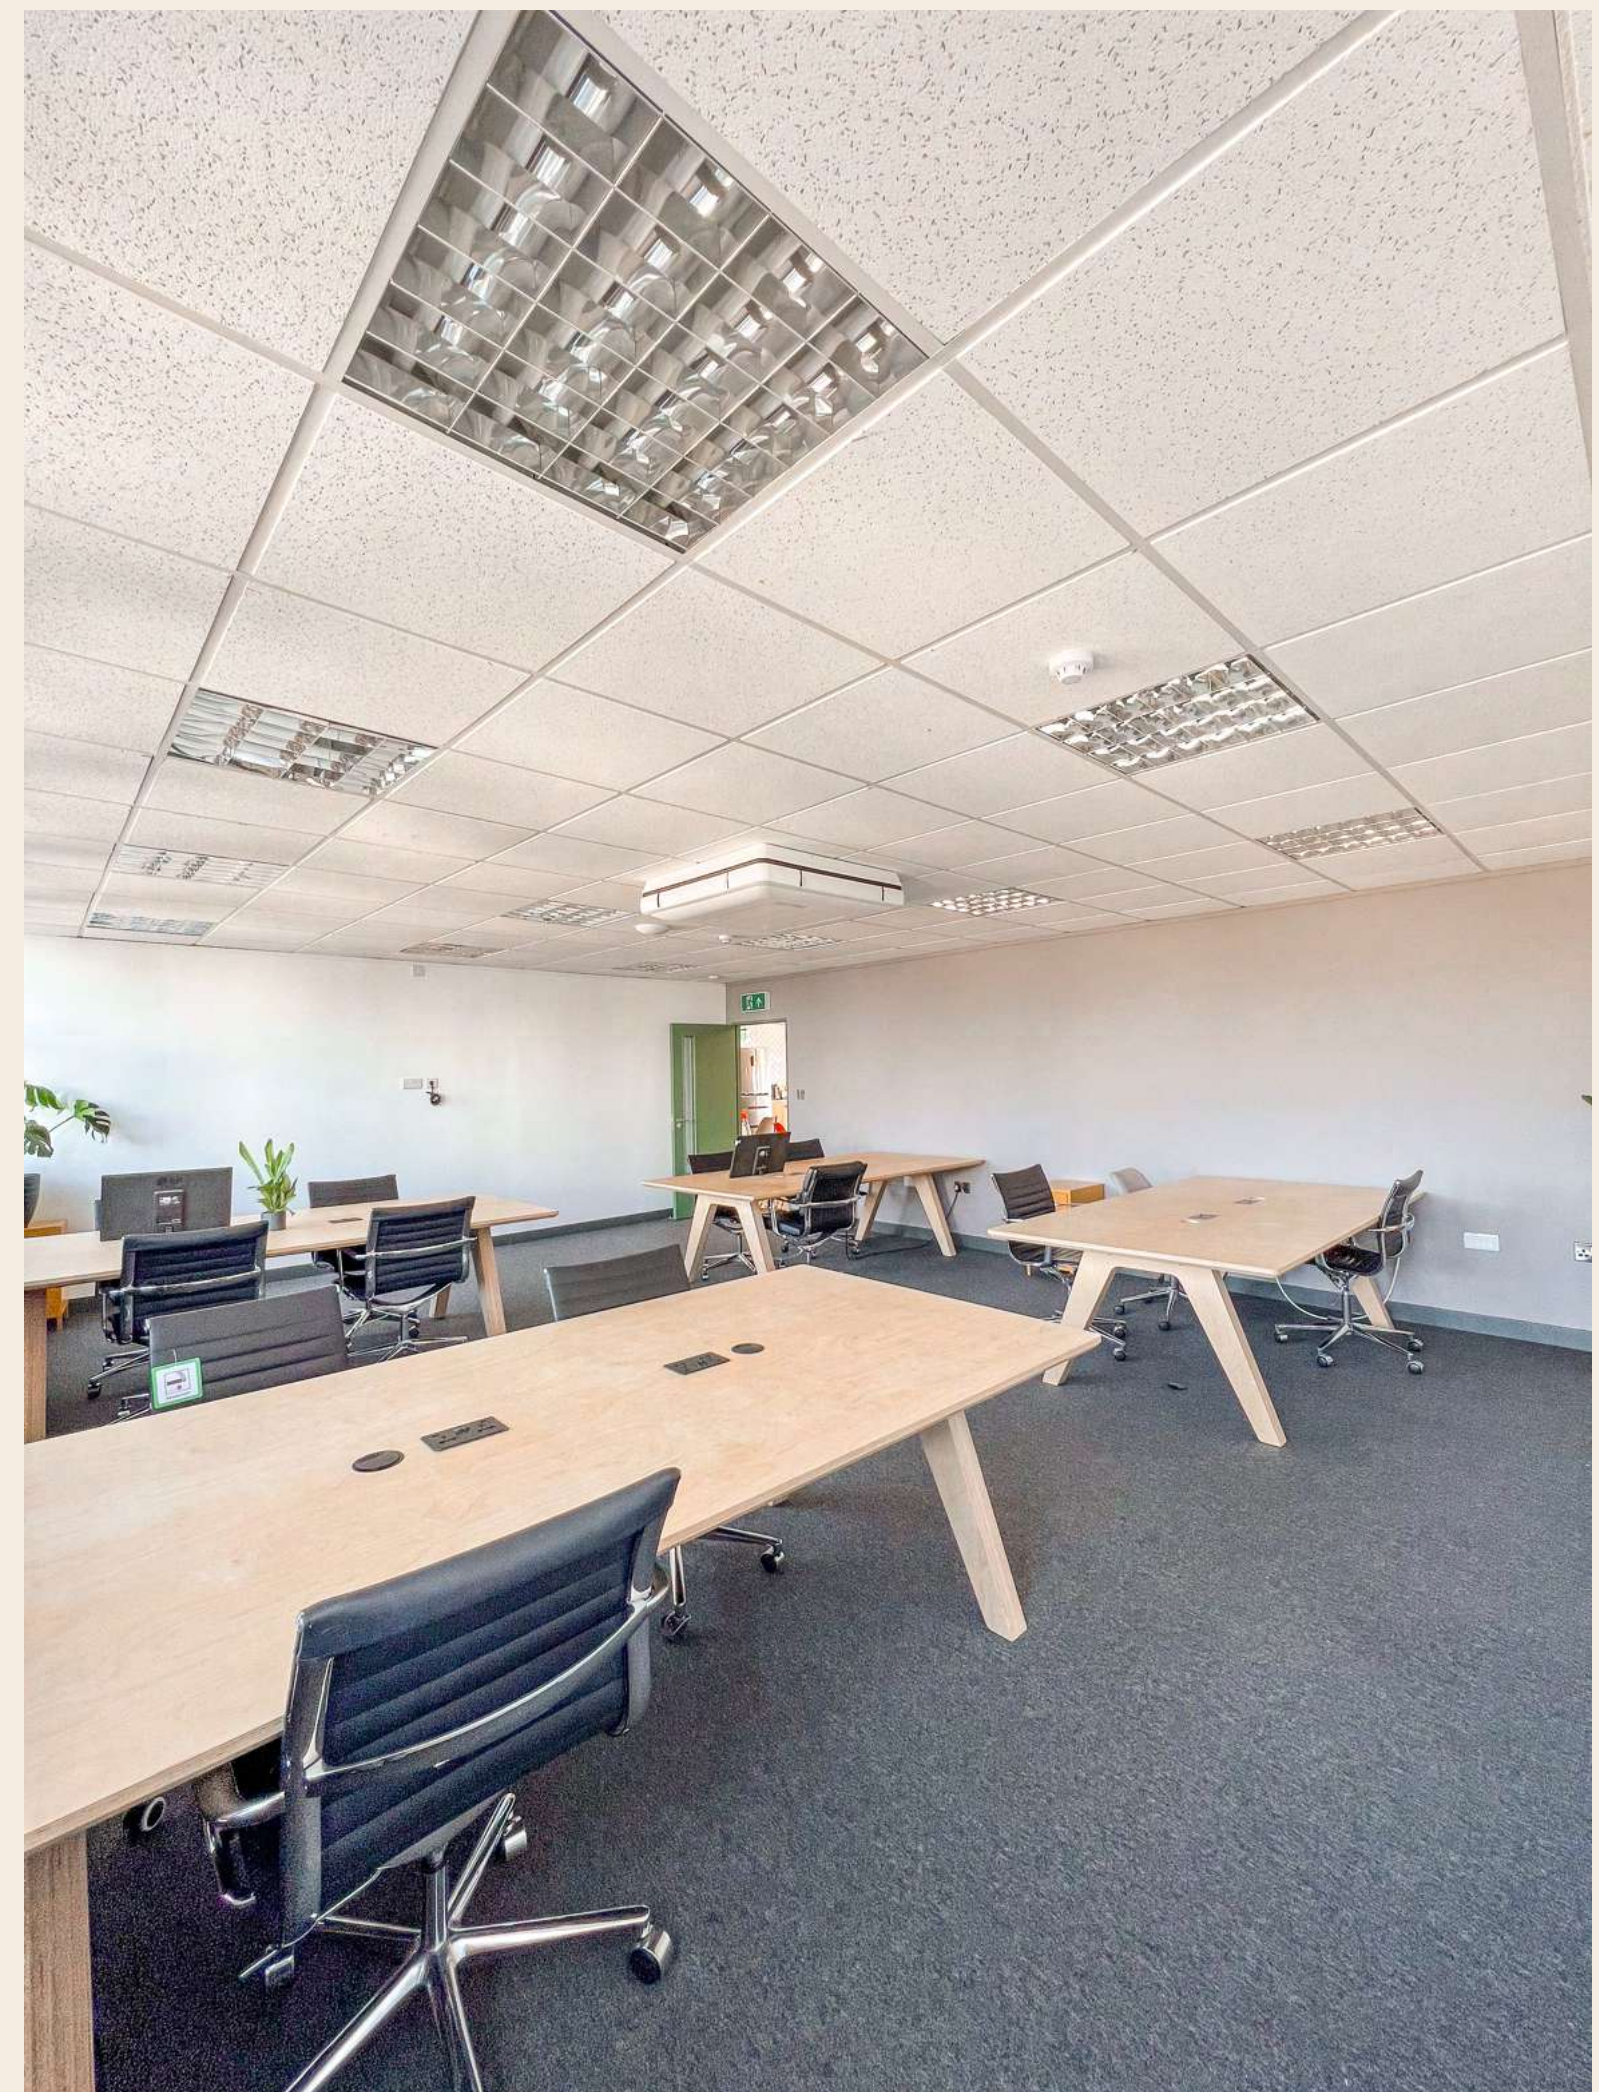

24hr access, Lockable room

Additional dedicated Bandwidth POA

8 free meeting room credits per month

8 DESKS / 233.5 FT²
INTERNAL VIEW
DESK PRICE £380 + VAT

TOWER POINT FLOOR 5 N/W WING

 Kisi Door

FLOOR 5 NW OFFICE 2

1000+ Member Slack

Community Events & Monthly Socials

24hr access, Lockable room

Additional dedicated Bandwidth POA

8 free meeting room credits per month

16 DESKS / 800 FT²
BRIGHTHELM GARDEN VIEW
DESK PRICE £380 + VAT

Regular Events & Socials
Meeting Rooms
Superfast Wifi
Friendly Team
Central Location
Dogs Welcome
Locally Roasted Coffee
Community Focused
Phone booths
Quiet Breakout Spaces
KISI Digital Key Access
Slack Community
Online Members Portal / Meeting Room &
Desk Booker
PLATF9RM App