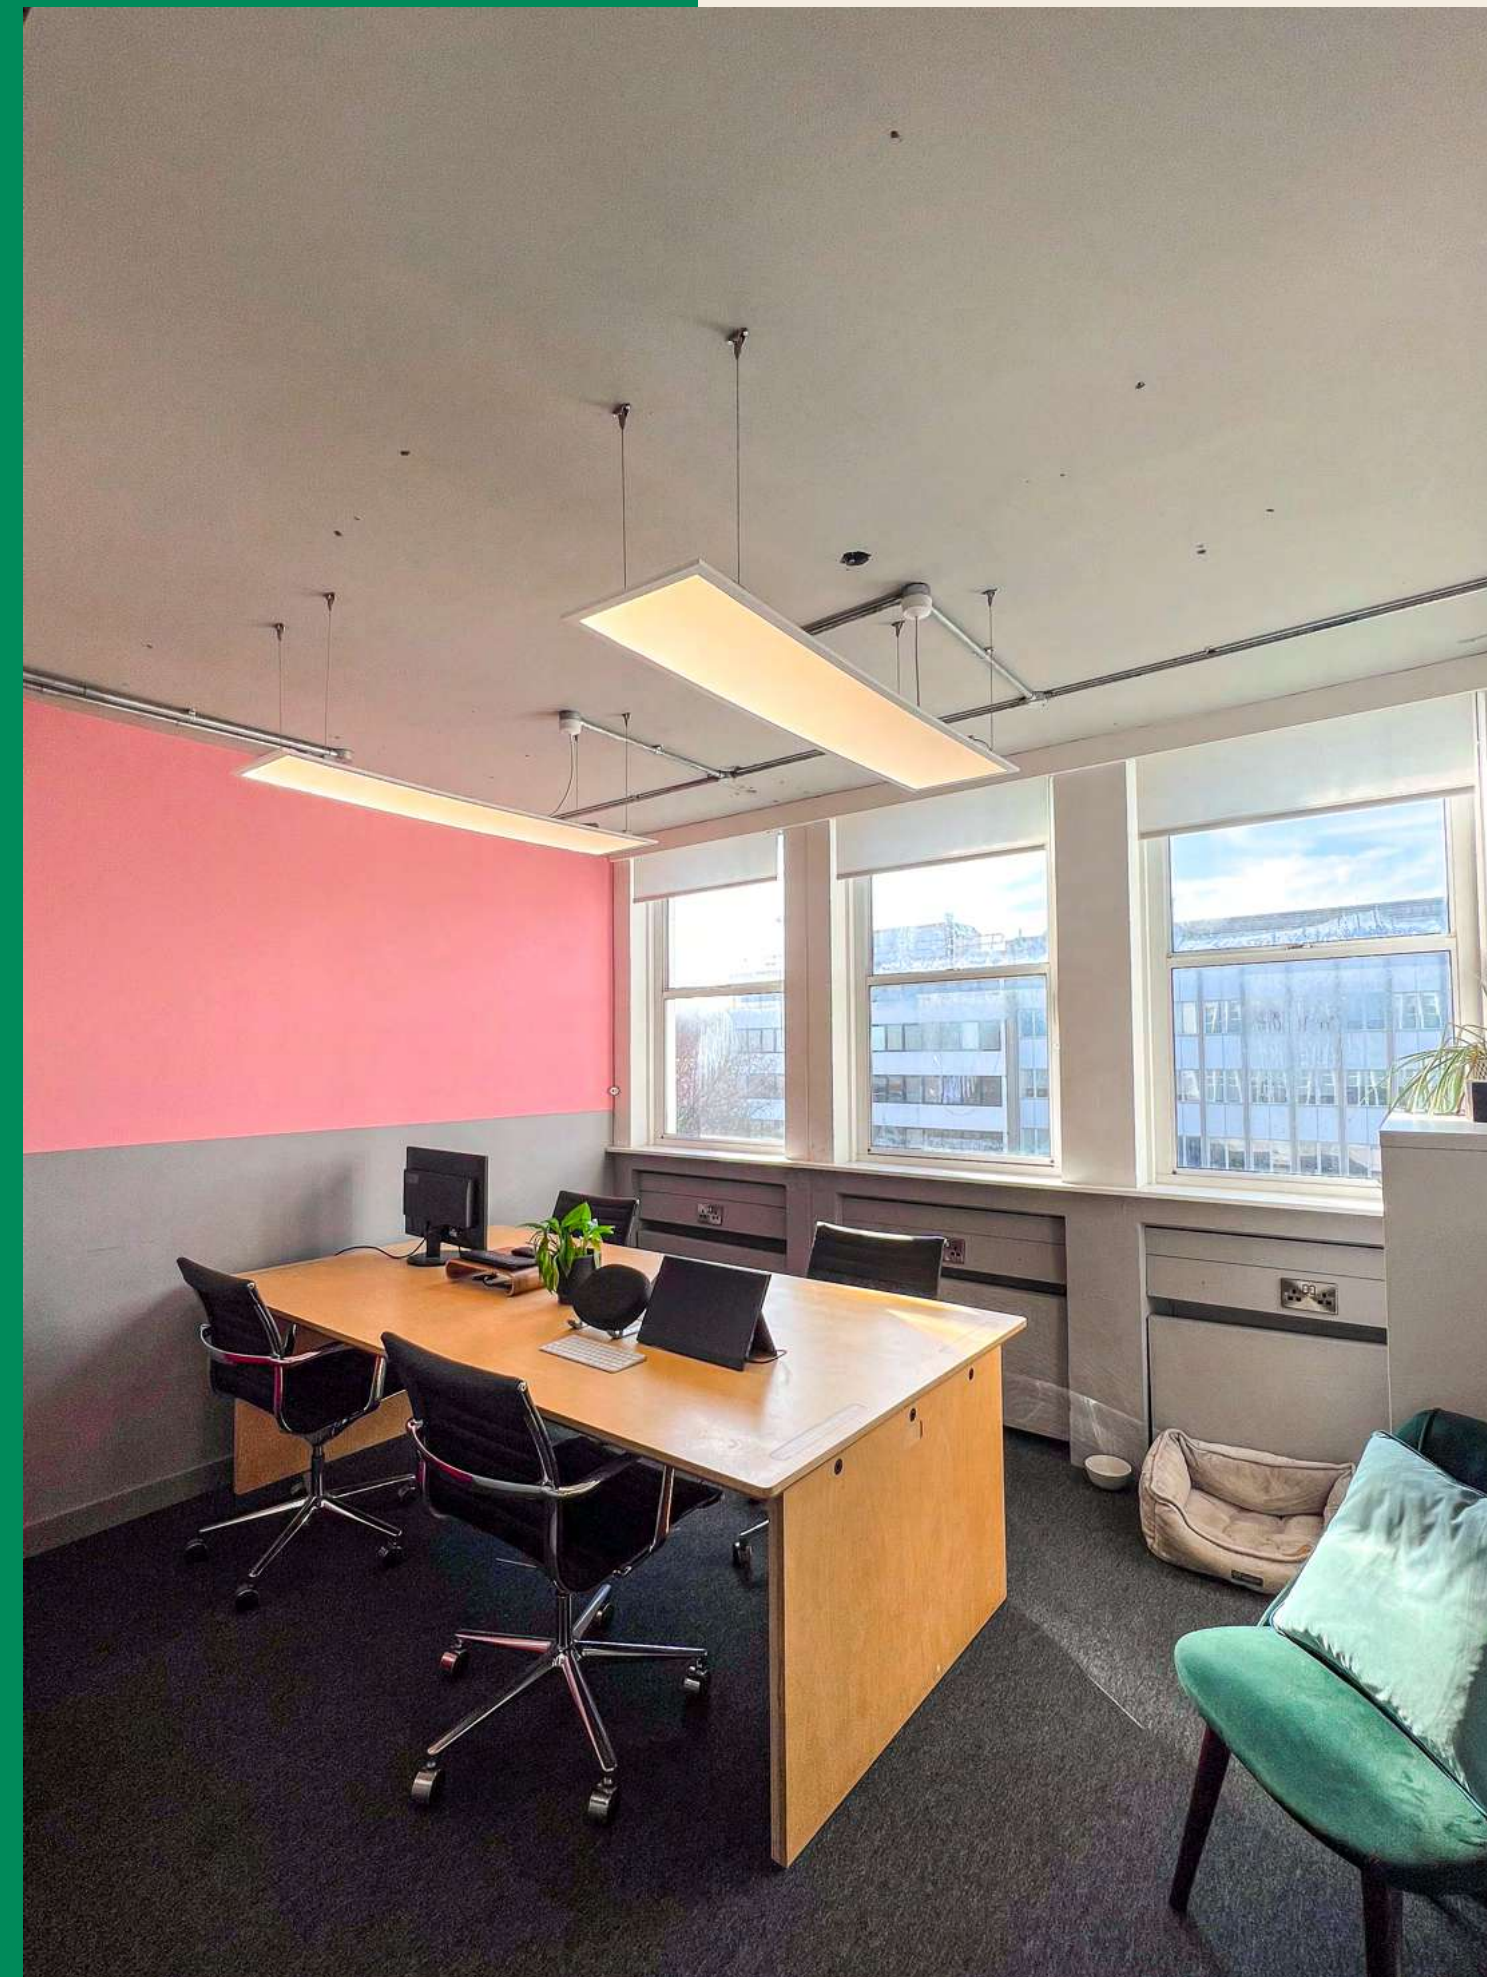

Management Of Space

Friday Beers and midweek treats

1000+ Member Slack

Community Events & Monthly Socials

24hr access, Lockable room

Additional dedicated Bandwidth POA

4 free meeting room credits per month

FLOOR 5 OFFICE 5