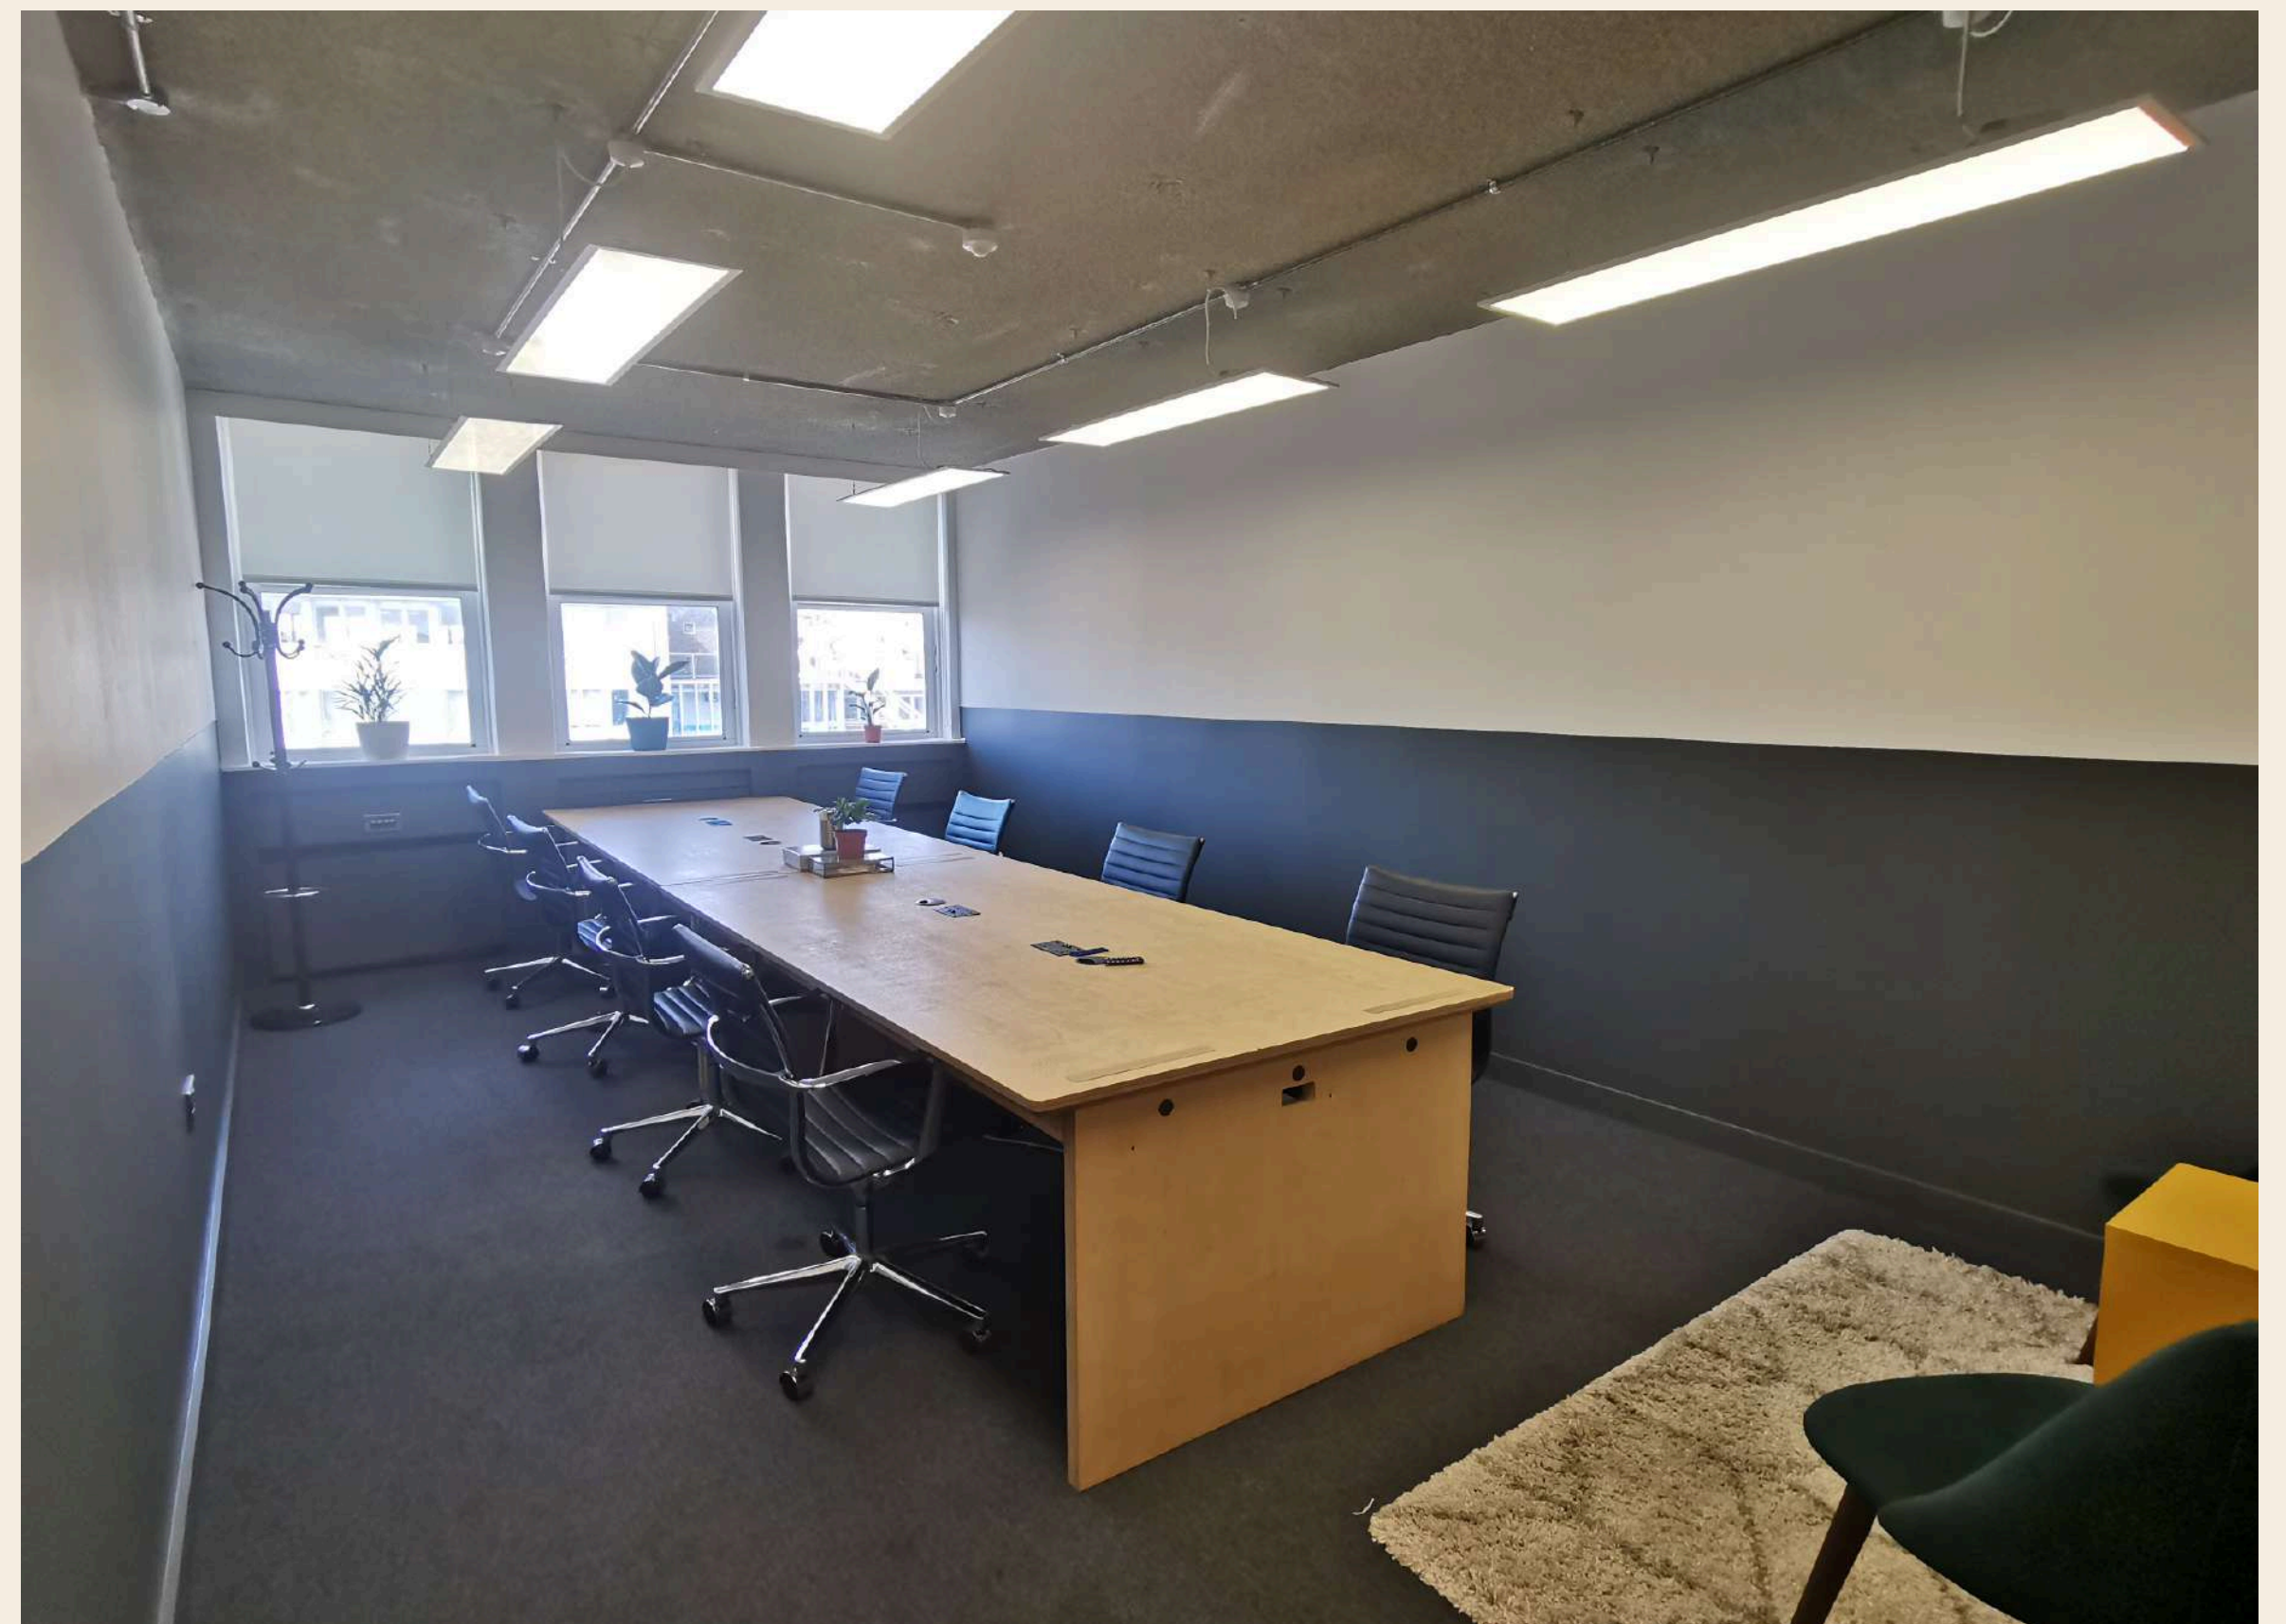

A group of diverse people in a modern office setting, some raising their hands, with the text "WELCOME TO PLATFORM" overlaid. The scene is bright and collaborative, with people engaged in conversation and work. A woman in the center is shouting with excitement, while others listen attentively. A man in the foreground is looking towards the camera with a slight smile. The background shows a well-lit office with plants and modern decor.

24hr access, Lockable room

Additional dedicated Bandwidth POA

8 free meeting room credits per month

8 DESKS / 233.5 FT²
INTERNAL VIEW
DESK PRICE £380 + VAT

TOWER POINT FLOOR 5 N/W WING

 Kisi Door

FLOOR 5 NW OFFICE 2