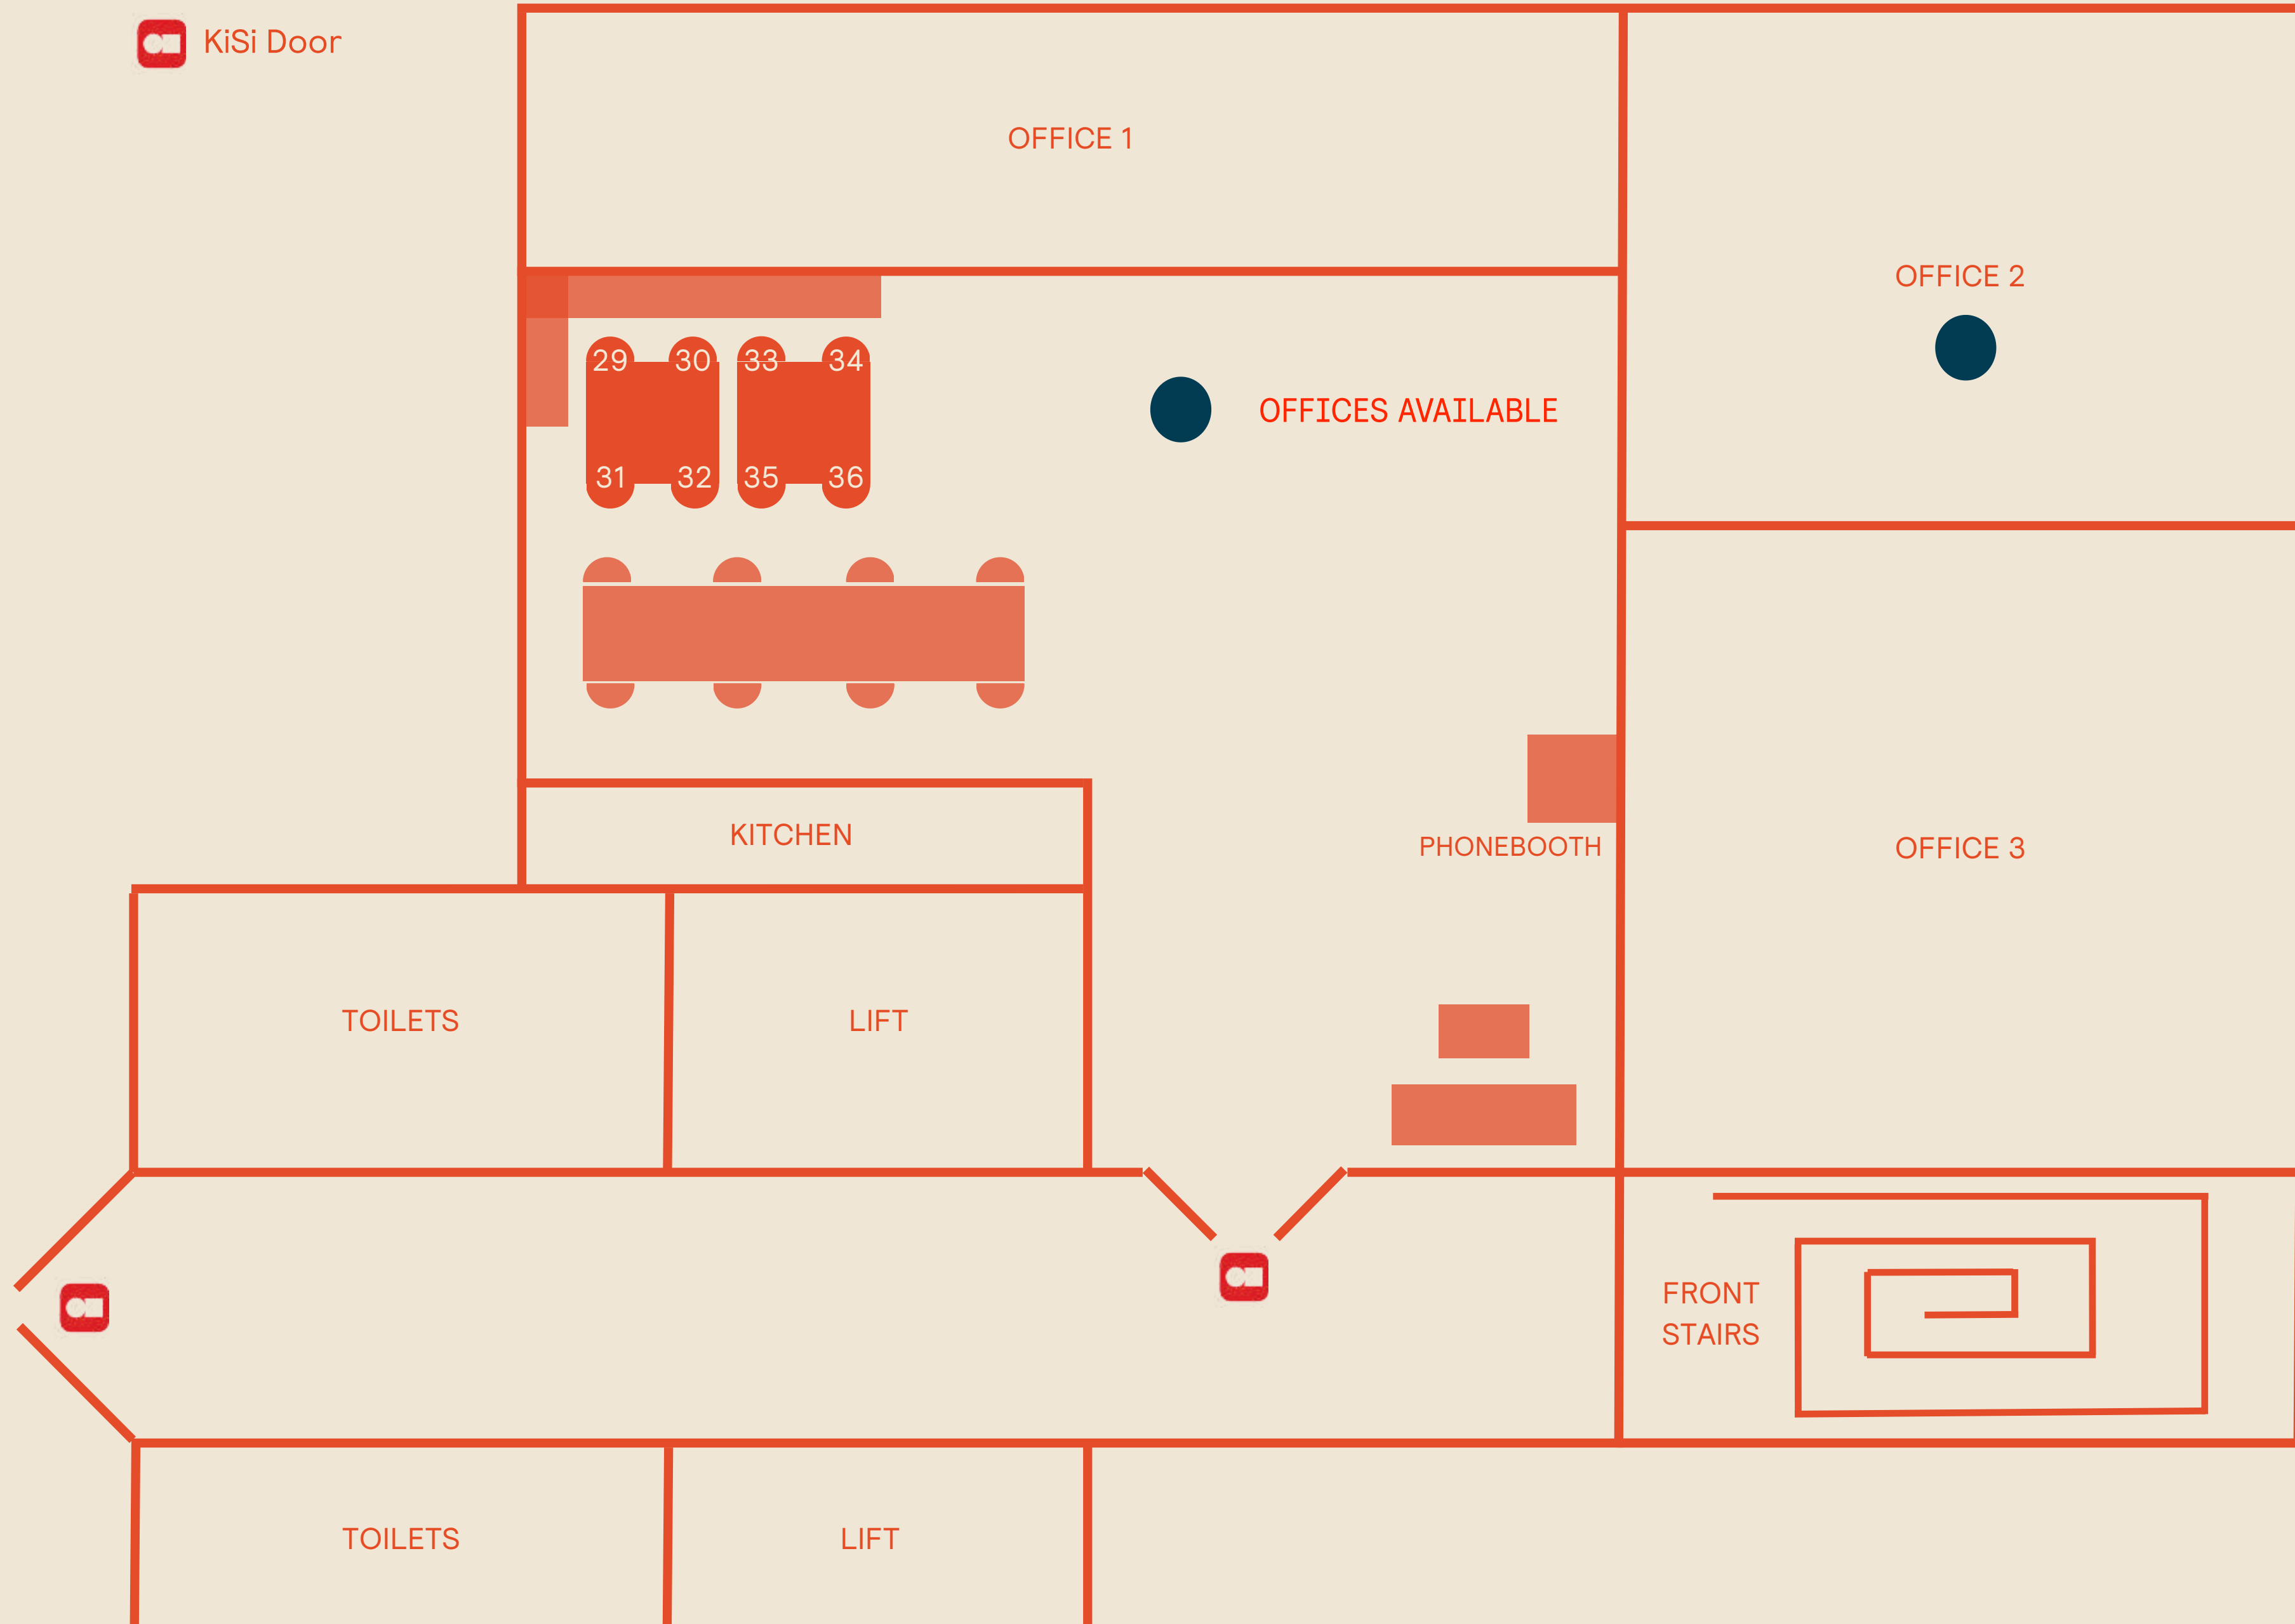

FLOOR 6
TOWER POINT
BRIGHTON

TOWER POINT FLOOR 6

- KiSi Door
- Laptop Stands
- PLATF9RM Library
- Greg's Wall
- Lost Property Cupboard
- First Aid Kit
- Stationery Station

FLOOR 6 OFFICE 3

Inclusive of:

Rent

24hr access, Lockable room

Additional dedicated Bandwidth POA

8 free meeting room credits per month

8 DESKS / 233.5 FT²
INTERNAL VIEW
DESK PRICE £380 + VAT

TOWER POINT FLOOR 5 N/W WING

 Kisi Door

FLOOR 5 NW OFFICE 2