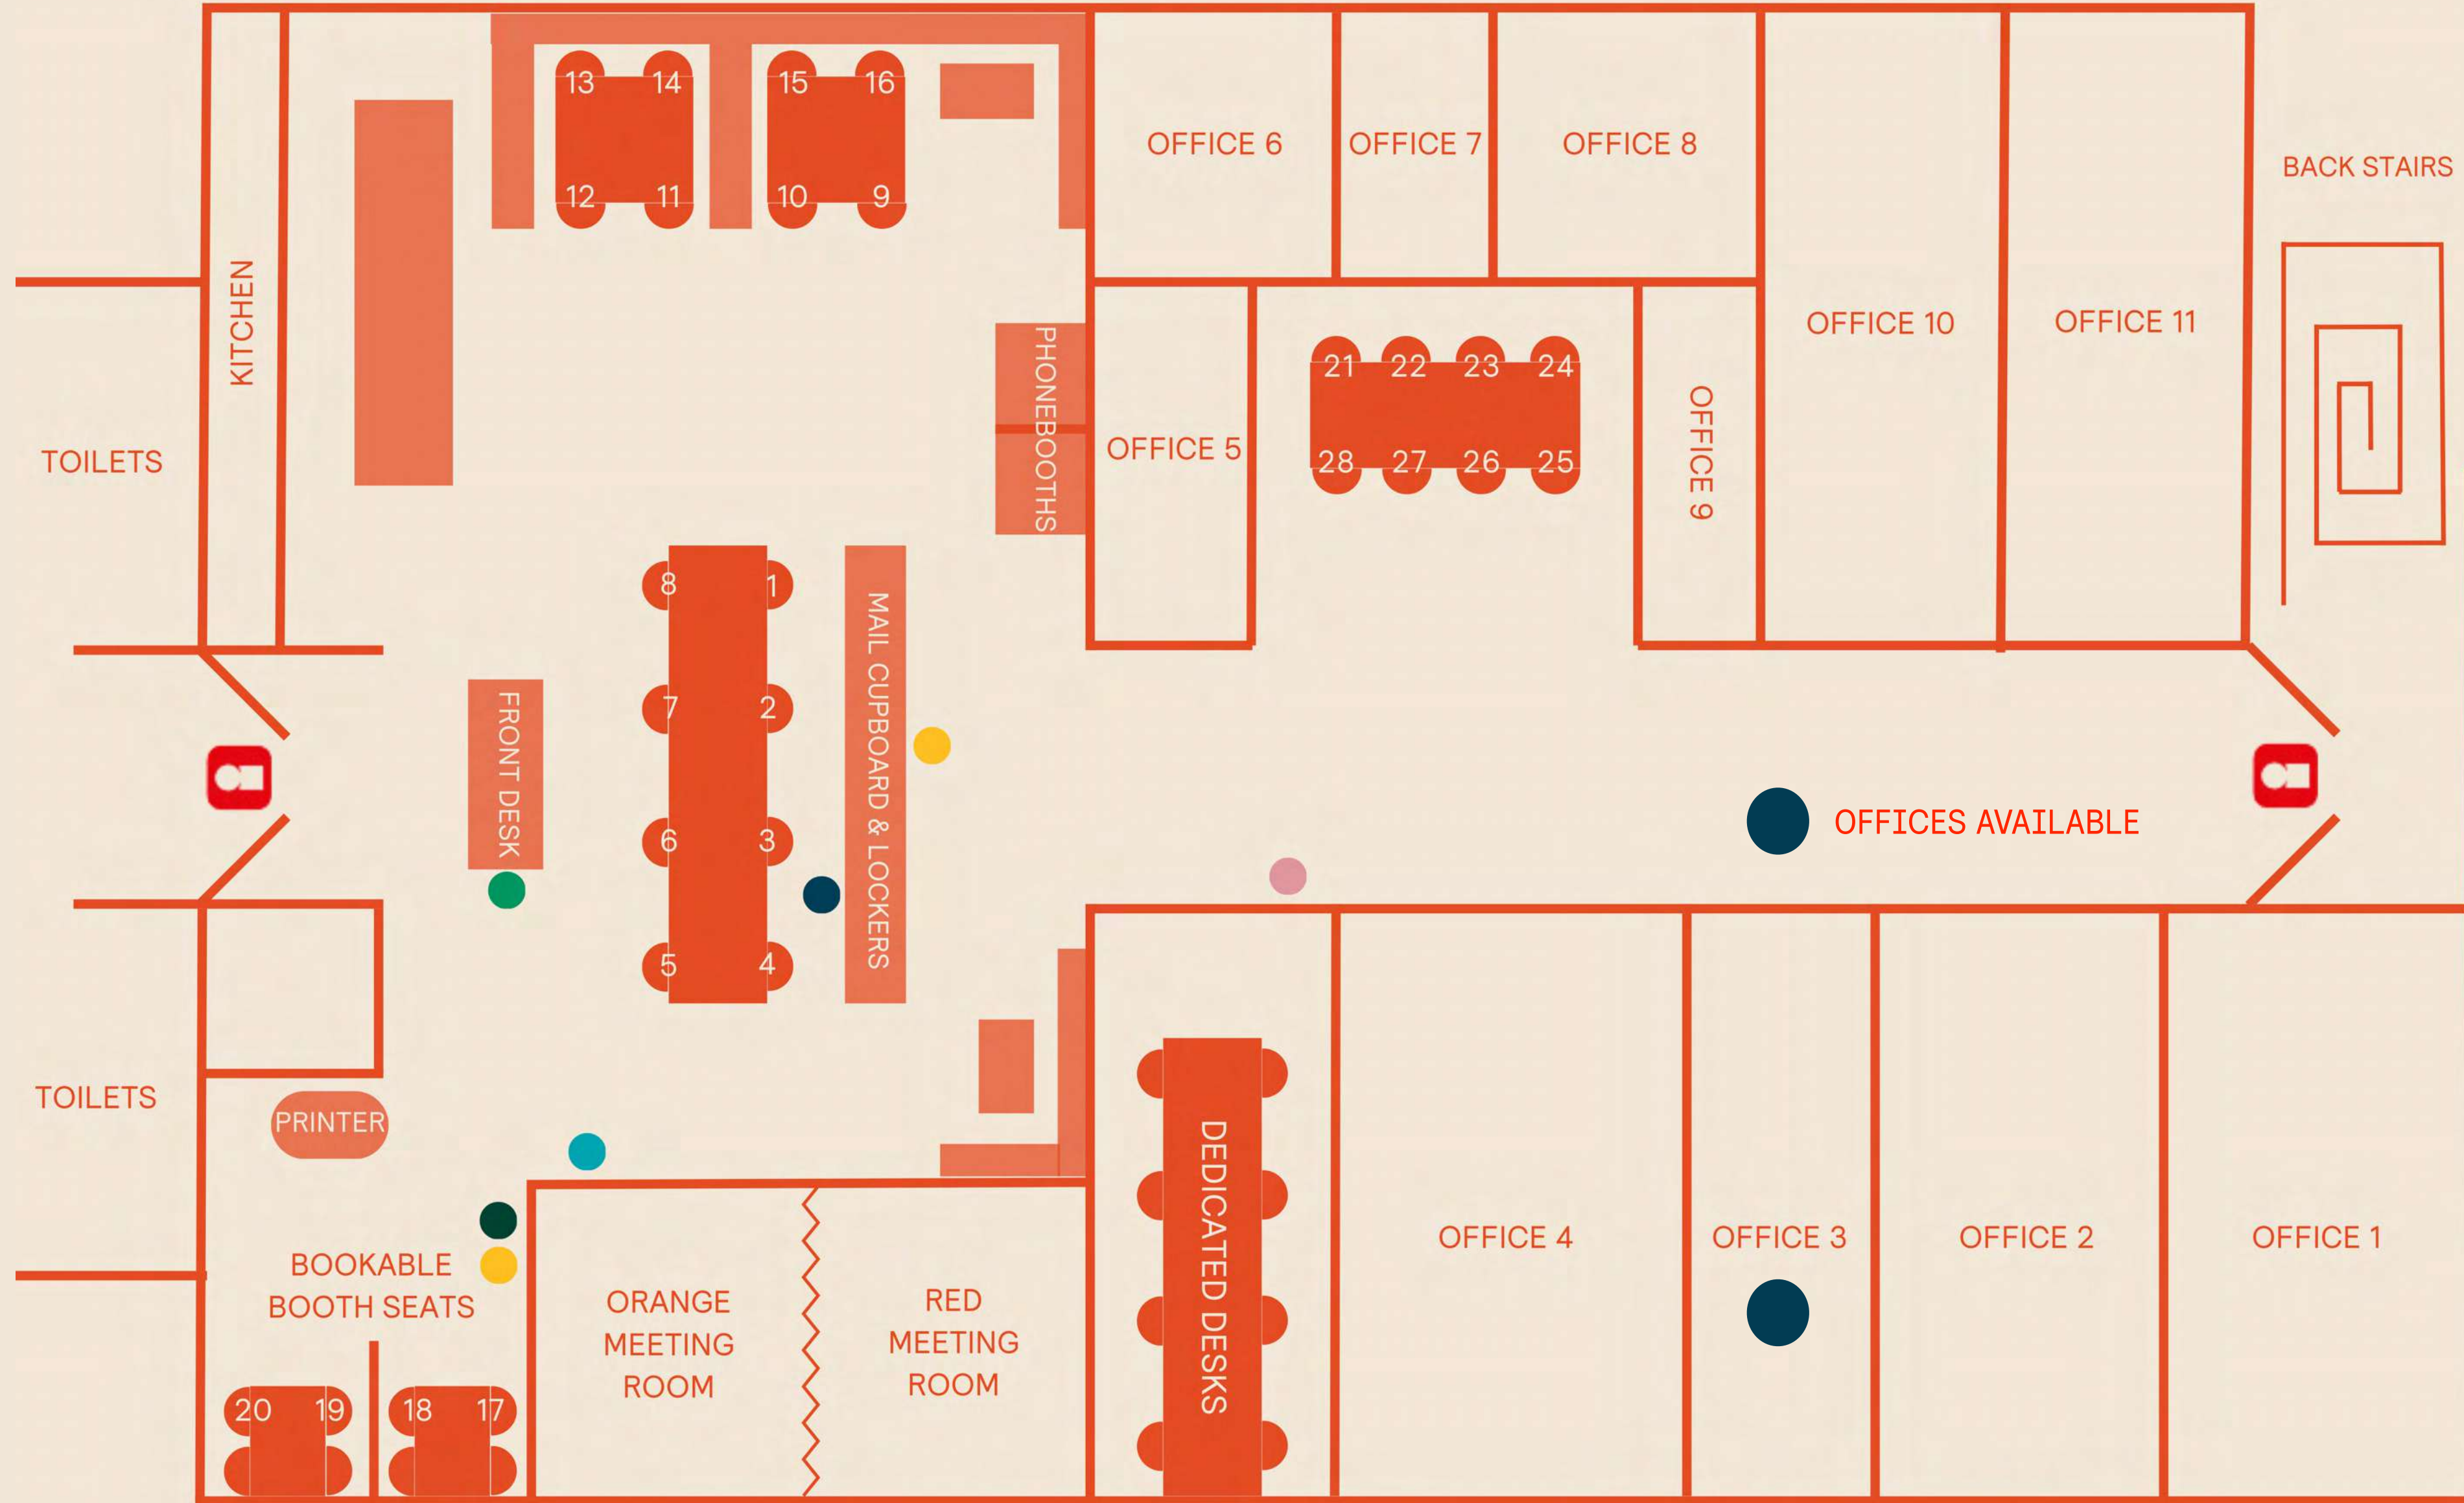

1000+ Member Slack

Community Events & Monthly Socials

24hr access, Lockable room

Additional dedicated Bandwidth POA

4 free meeting room credits per month

6 DESKS / 151.1 FT²

BRIGHTHELM GARDEN VIEW

DESK PRICE £380 + VAT

FLOOR 6
TOWER POINT
BRIGHTON

TOWER POINT FLOOR 6

- KiSi Door
- Laptop Stands
- PLATF9RM Library
- Greg's Wall
- Lost Property Cupboard
- First Aid Kit
- Stationery Station

FLOOR 6 OFFICE 3

Inclusive of:

Rent

24hr access, Lockable room

Additional dedicated Bandwidth POA

8 free meeting room credits per month

8 DESKS / 233.5 FT²
INTERNAL VIEW
DESK PRICE £380 + VAT

TOWER POINT FLOOR 5 N/W WING

 Kisi Door

FLOOR 5 NW OFFICE 2