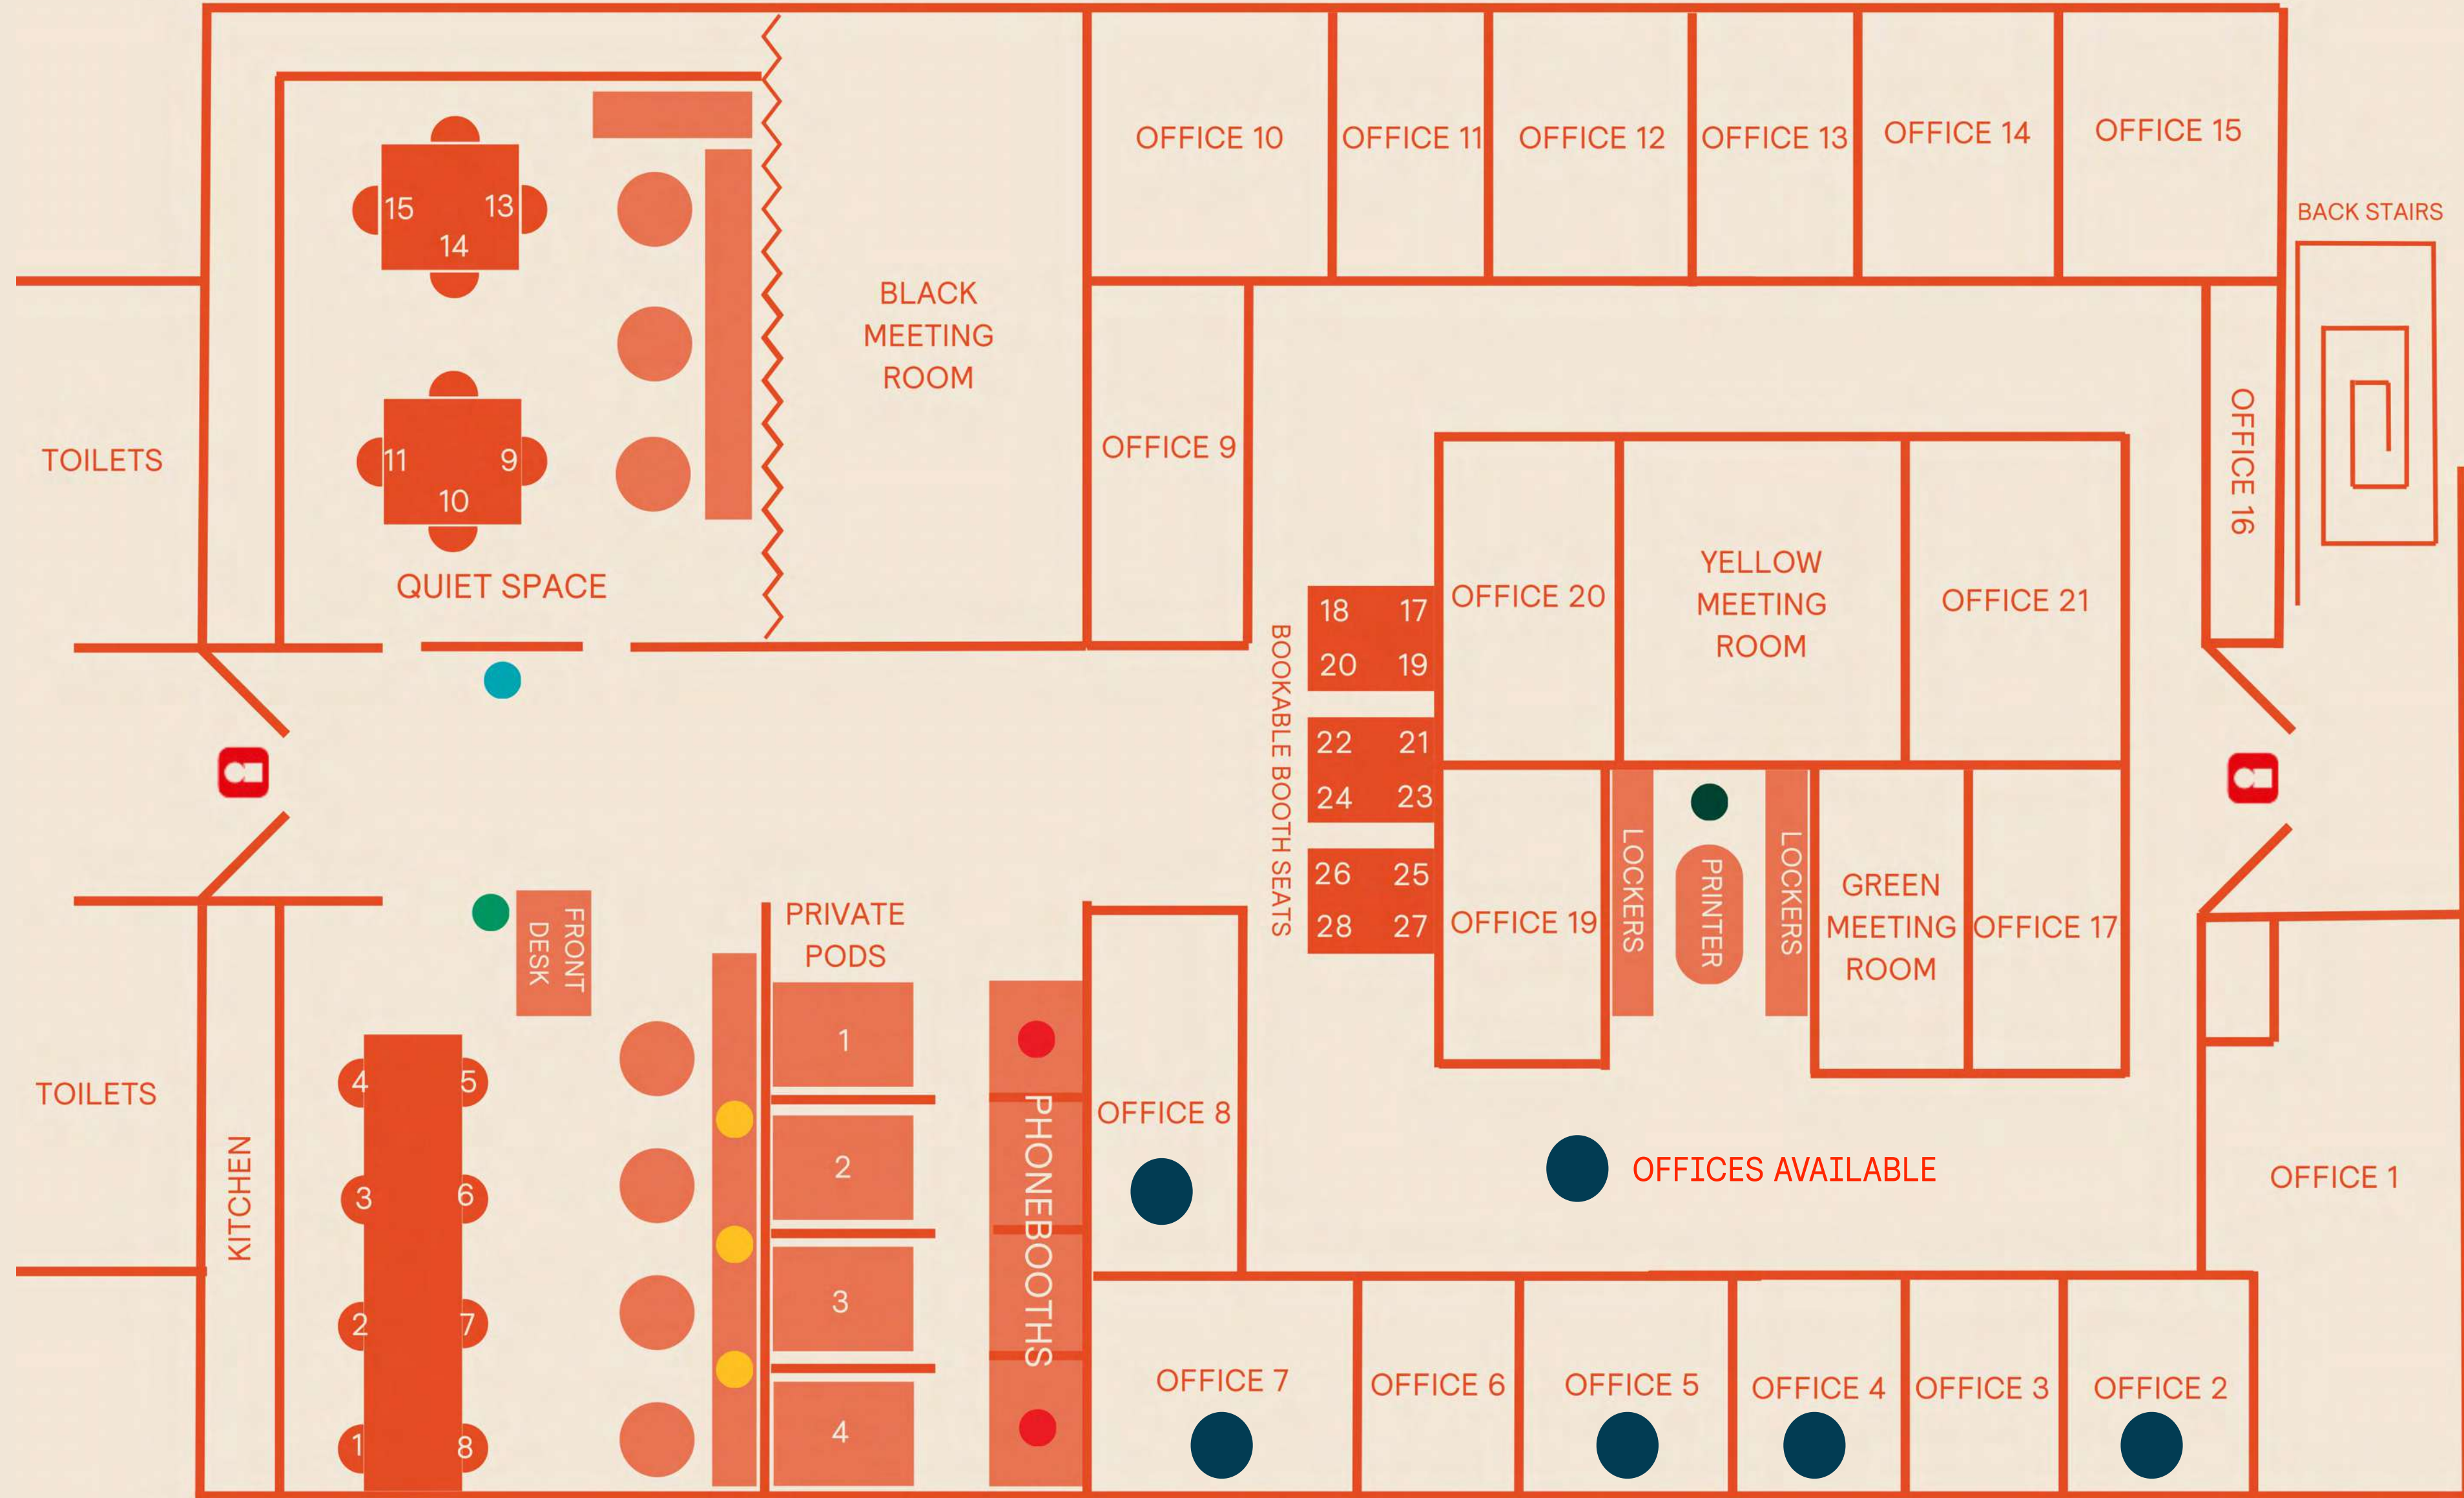

#PLATF9RM
WORK WITH
US

IDEAS
CAFE
3 MAY

FLOOR 5
TOWER POINT
BRIGHTON

TOWER POINT FLOOR 5

 KiSi Door

 FairShare Food Donation Spot

 Laptop Stands

 First Aid Kit