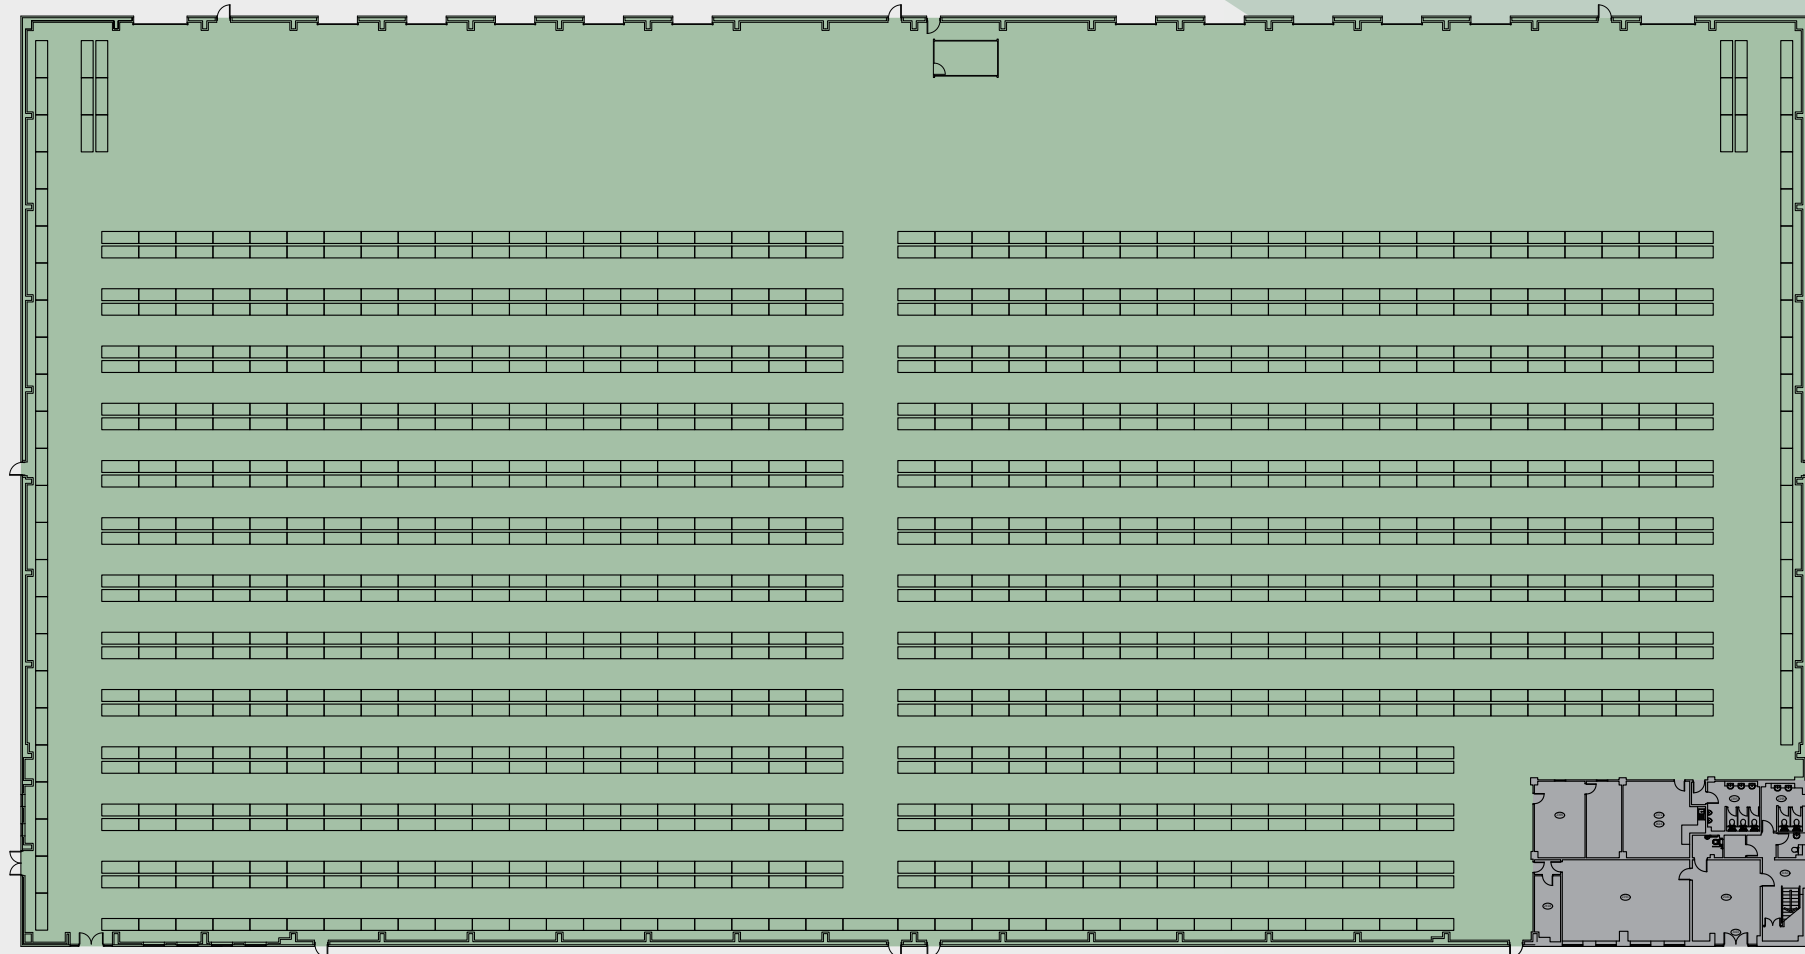

GROUND FLOOR PLAN

UNIT M2
INDUSTRIAL/WAREHOUSE UNIT
108,258 SQ FT (10,057 SQ M)

Warehouse	9,367.47 sq m	100,834 sq ft
First floor offices	344.85 sq m	3,712 sq ft
Ground floor offices	344.85 sq m	3,712 sq ft
Total	10,057.17 sq m	108,258 sq ft

MASTERPLAN

Three phase electricity

50kN/sq m reinforced concrete floor

Eaves height 12m

2 level access doors & 10 dock leveller platforms

Dedicated car parking

Fully secure estate with 24/7 security

Fully fitted offices