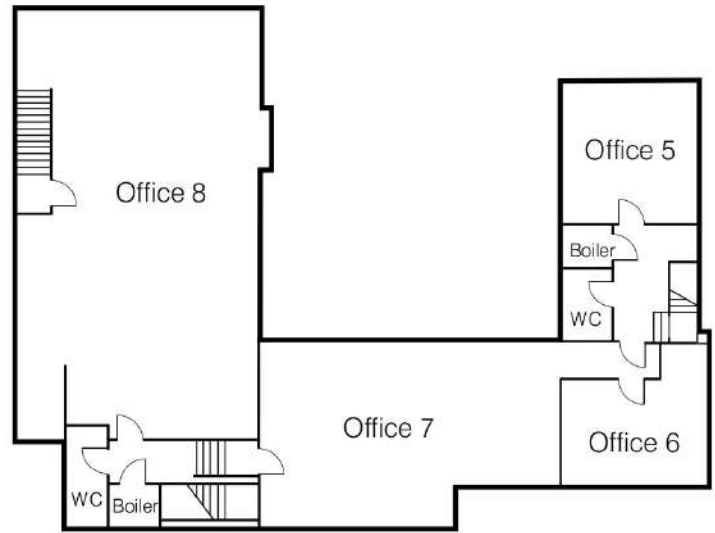

---

Ground floor

---

First floor

---

Gross internal floor area 4000 sq ft  
Eleven individual suites 125 – 1125 sq ft