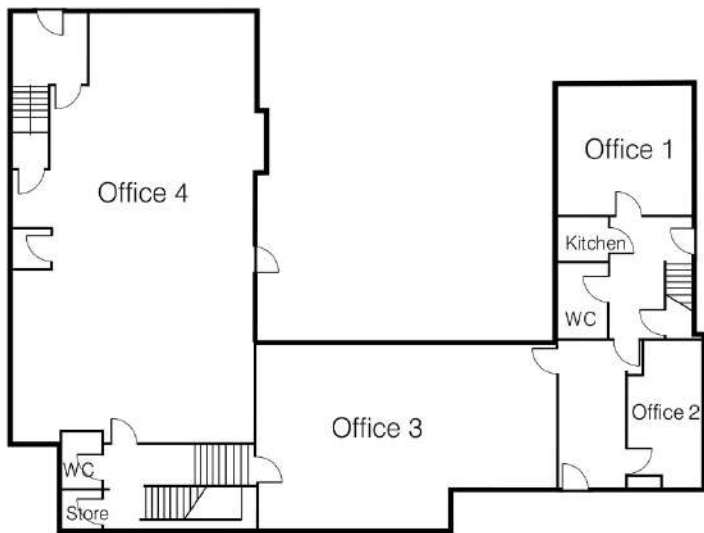

---

Ground floor

---

First floor

---

Gross internal floor area 4000 sq ft  
Eleven individual suites 125 – 1125 sq ft