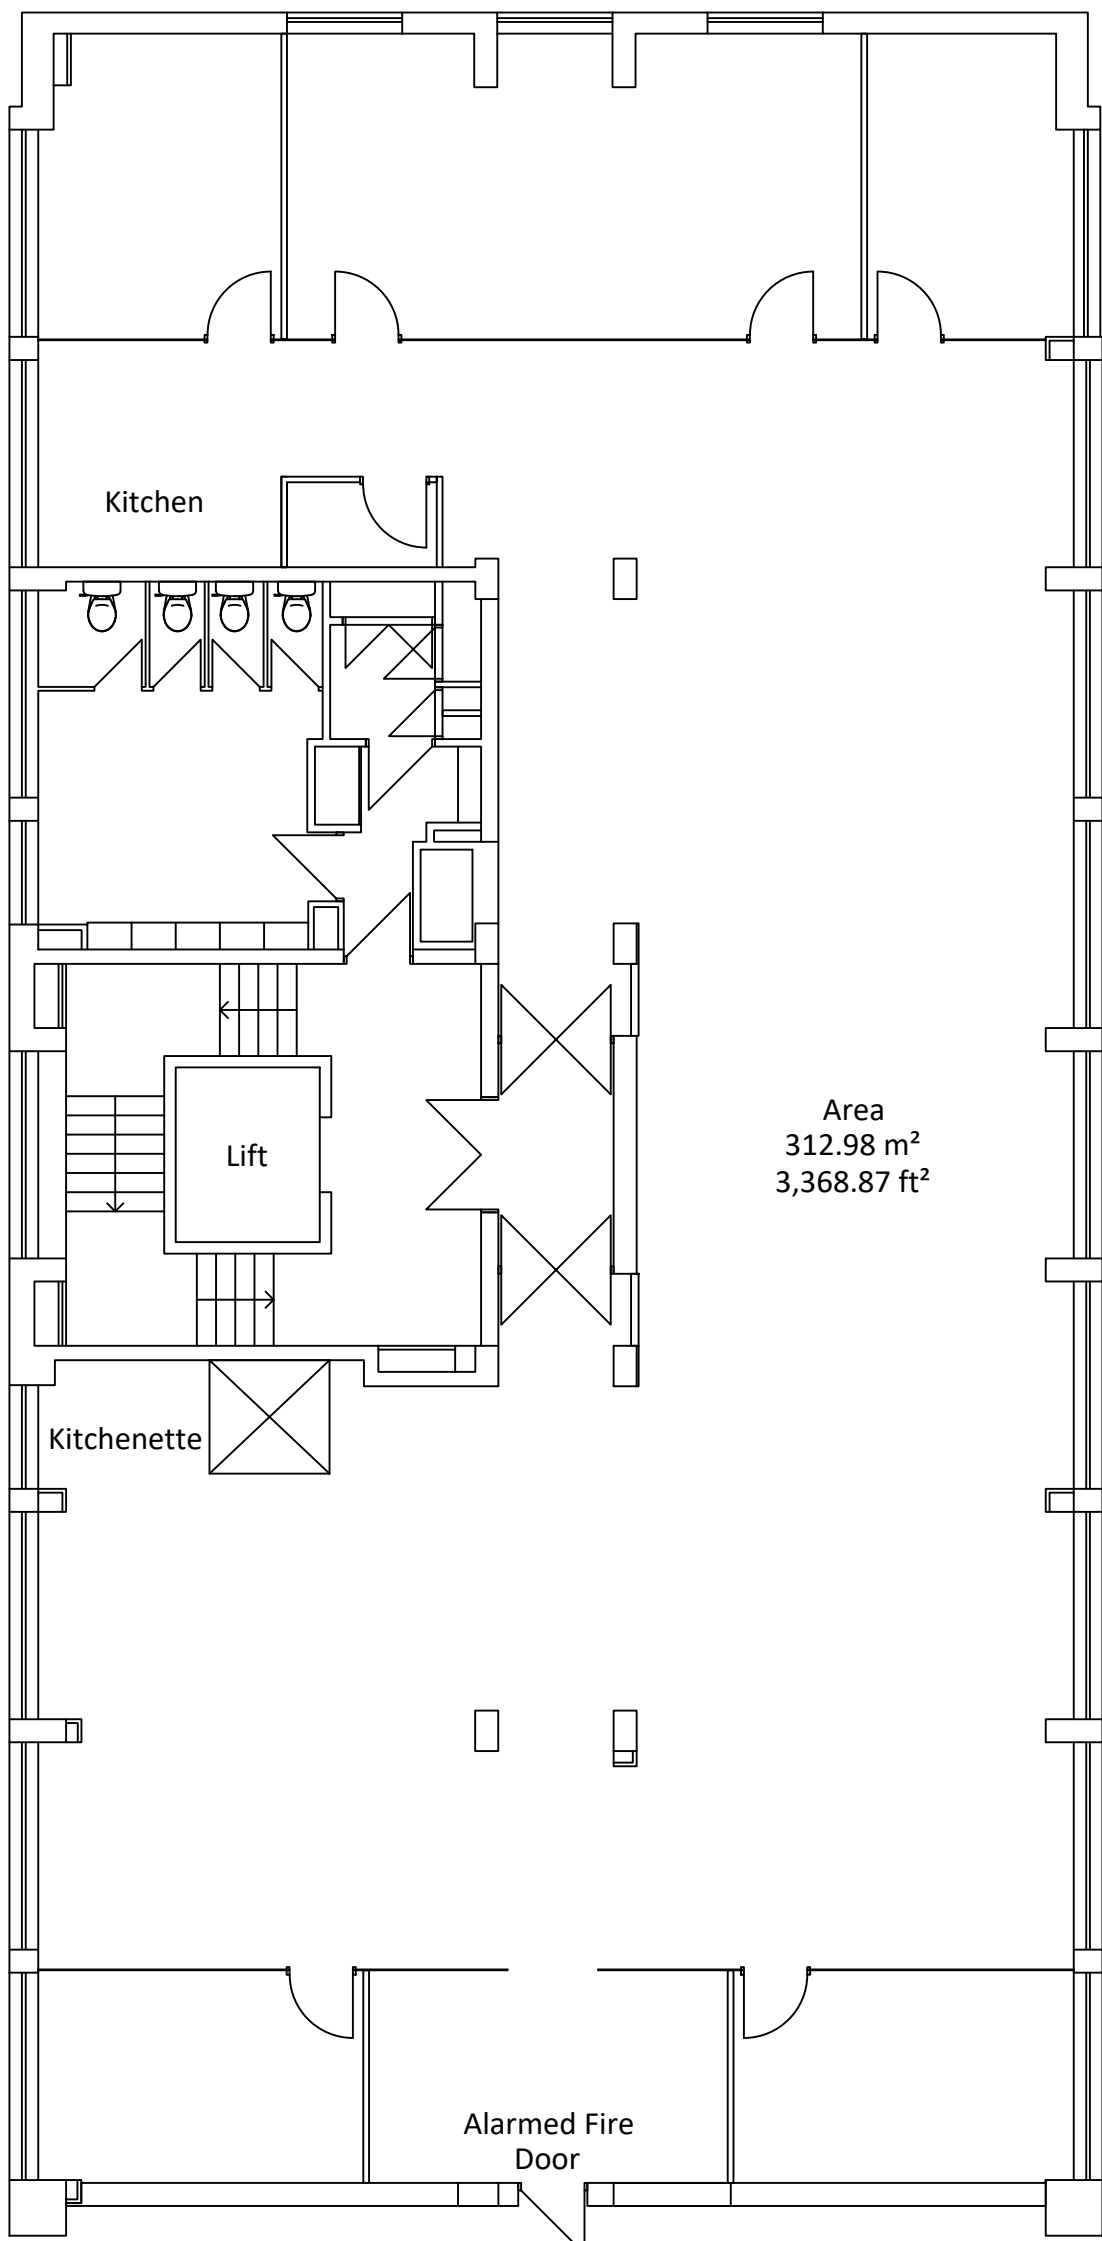

Francis Grove Wing

Area
312.98 m²
3,368.87 ft²