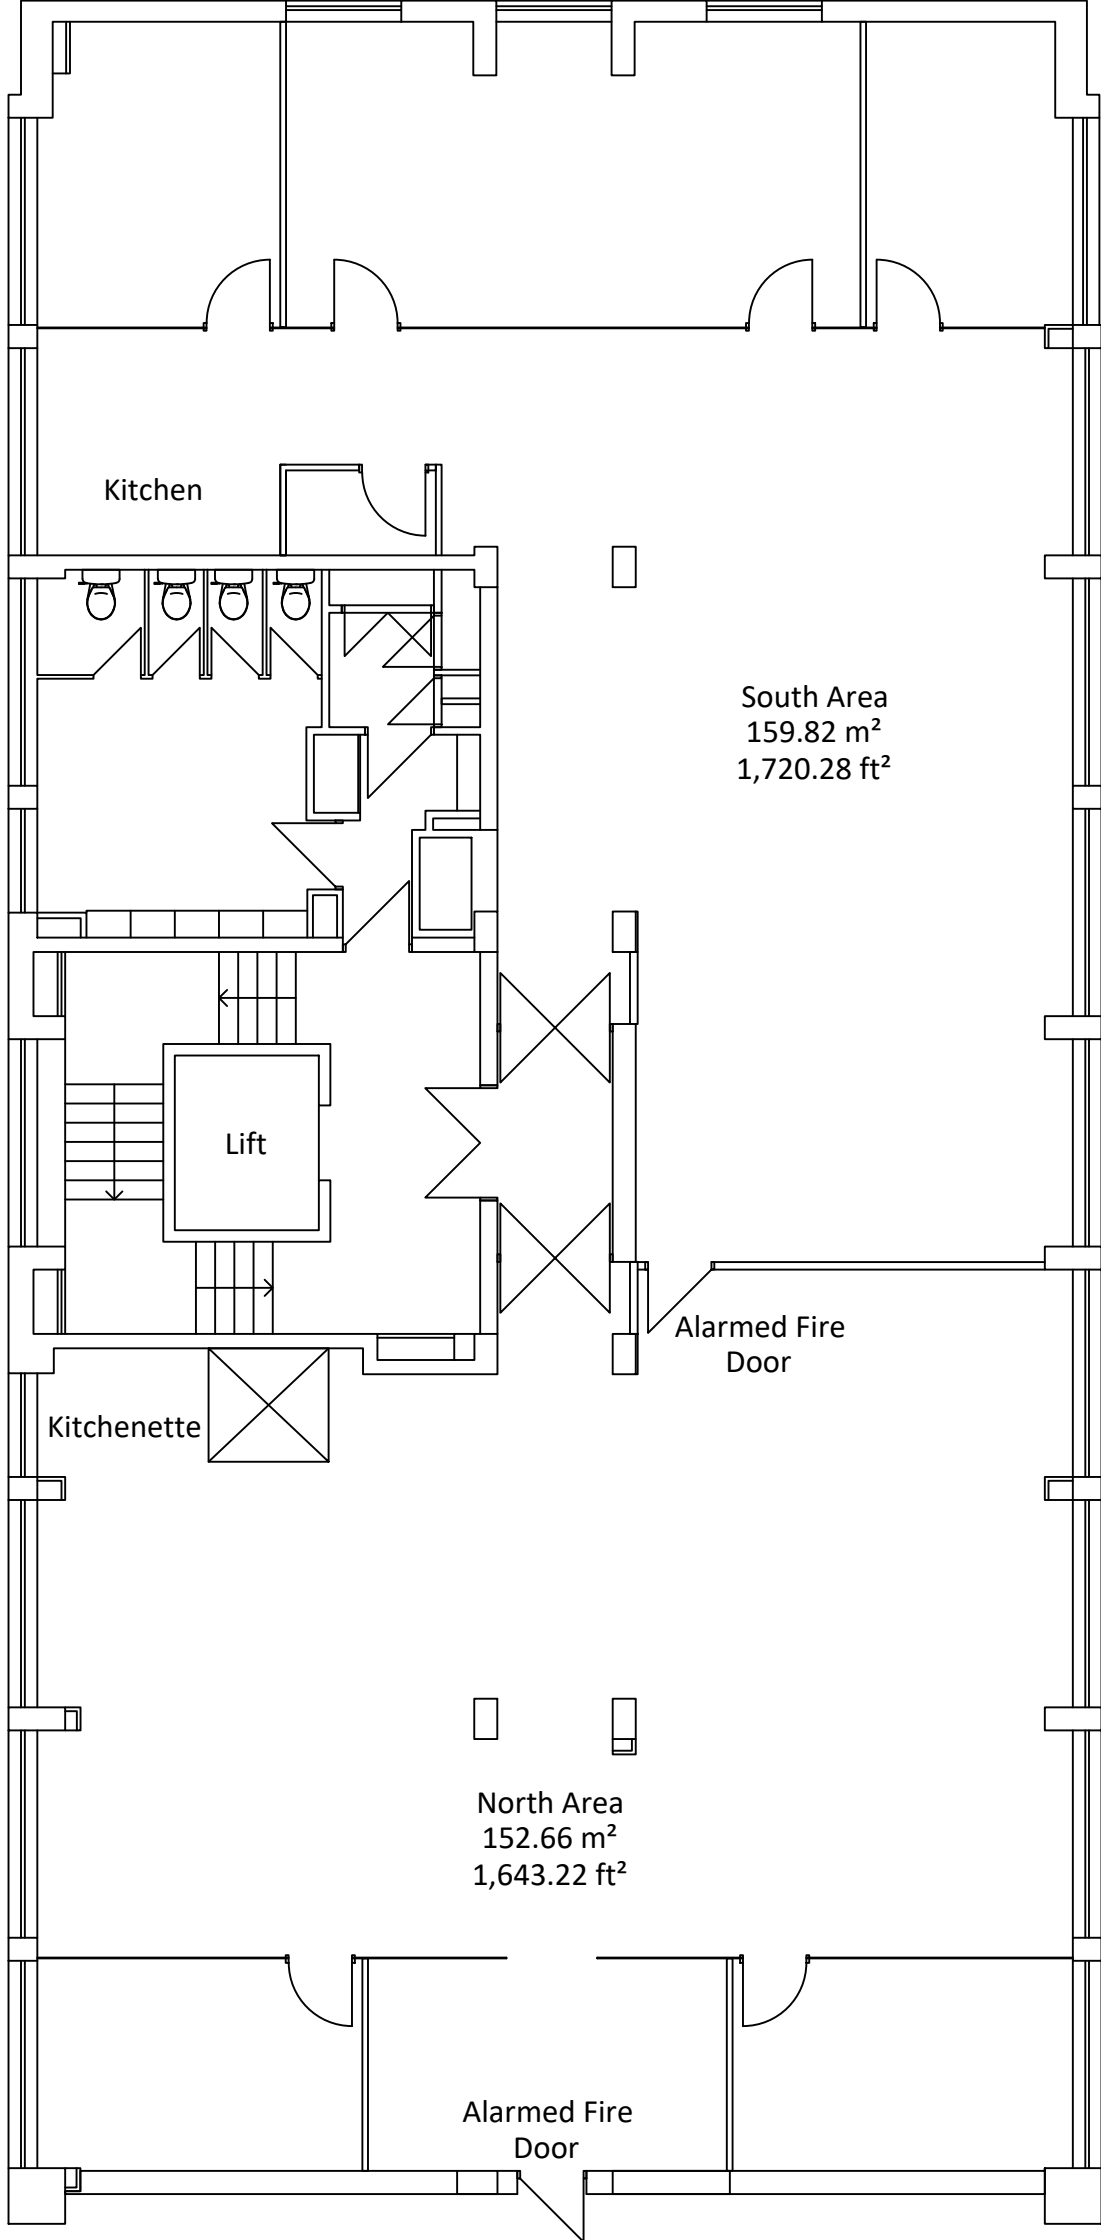

Francis Grove Wing - Option 2

South Area
159.82 m²
1,720.28 ft²

North Area
152.66 m²
1,643.22 ft²