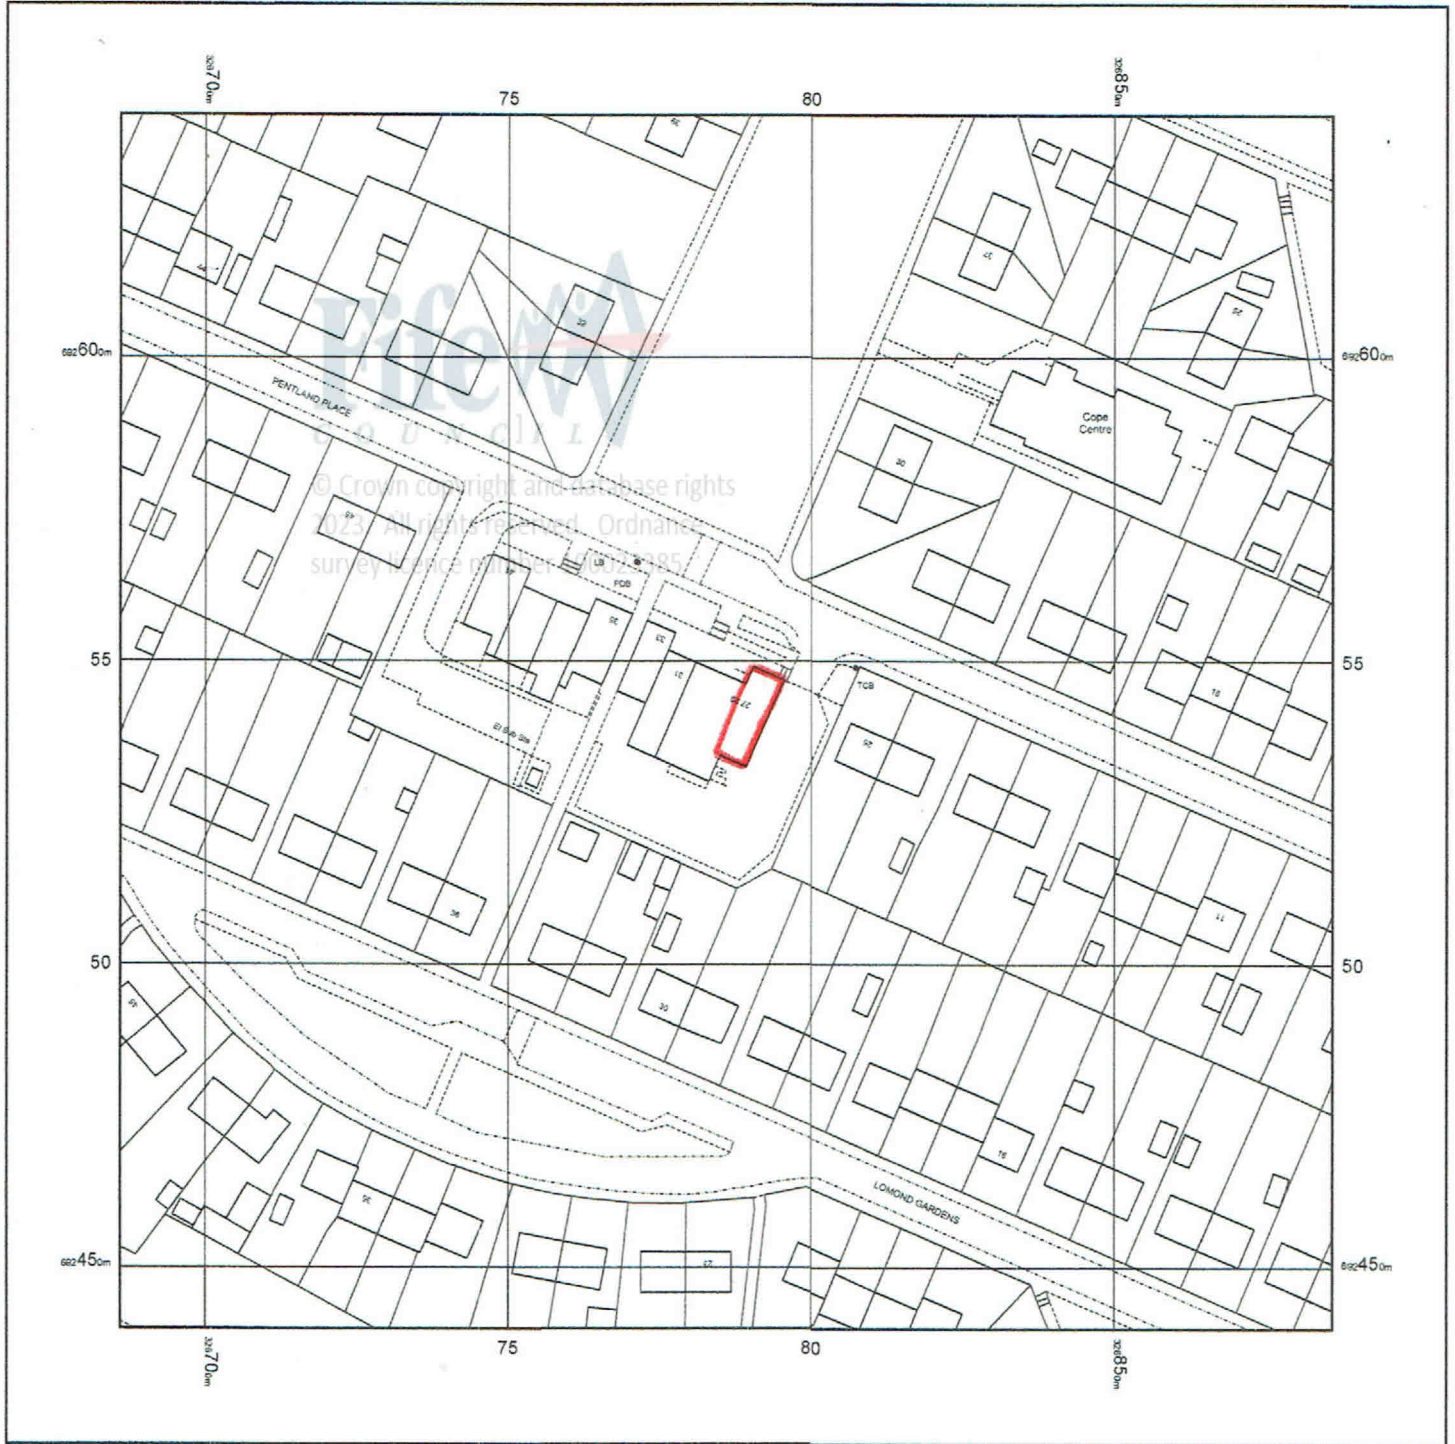

31050: 27-29 PENTLAND PLACE, KIRKCALDY, KY2 6AG

Supplied by: www.ukmapcentre.com

Serial No: 265513

Centre Coordinates: 326786,692540

Production Date: 09/06/2023 11:03:27

© Crown copyright and database rights 2023 Ordnance Survey 100048957. The representation of road, track or path is no evidence of a boundary or right of way. The representation of features as lines is no evidence of a property boundary.

0m 1cm = 12.5m 62.5m

Scale 1:1250

31050/HF/L