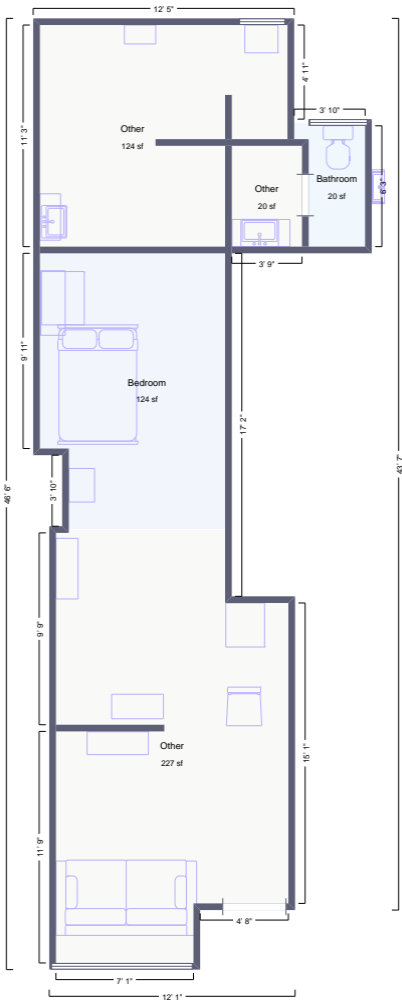

Church Road

Approximately 515 sf total

made with
polycam