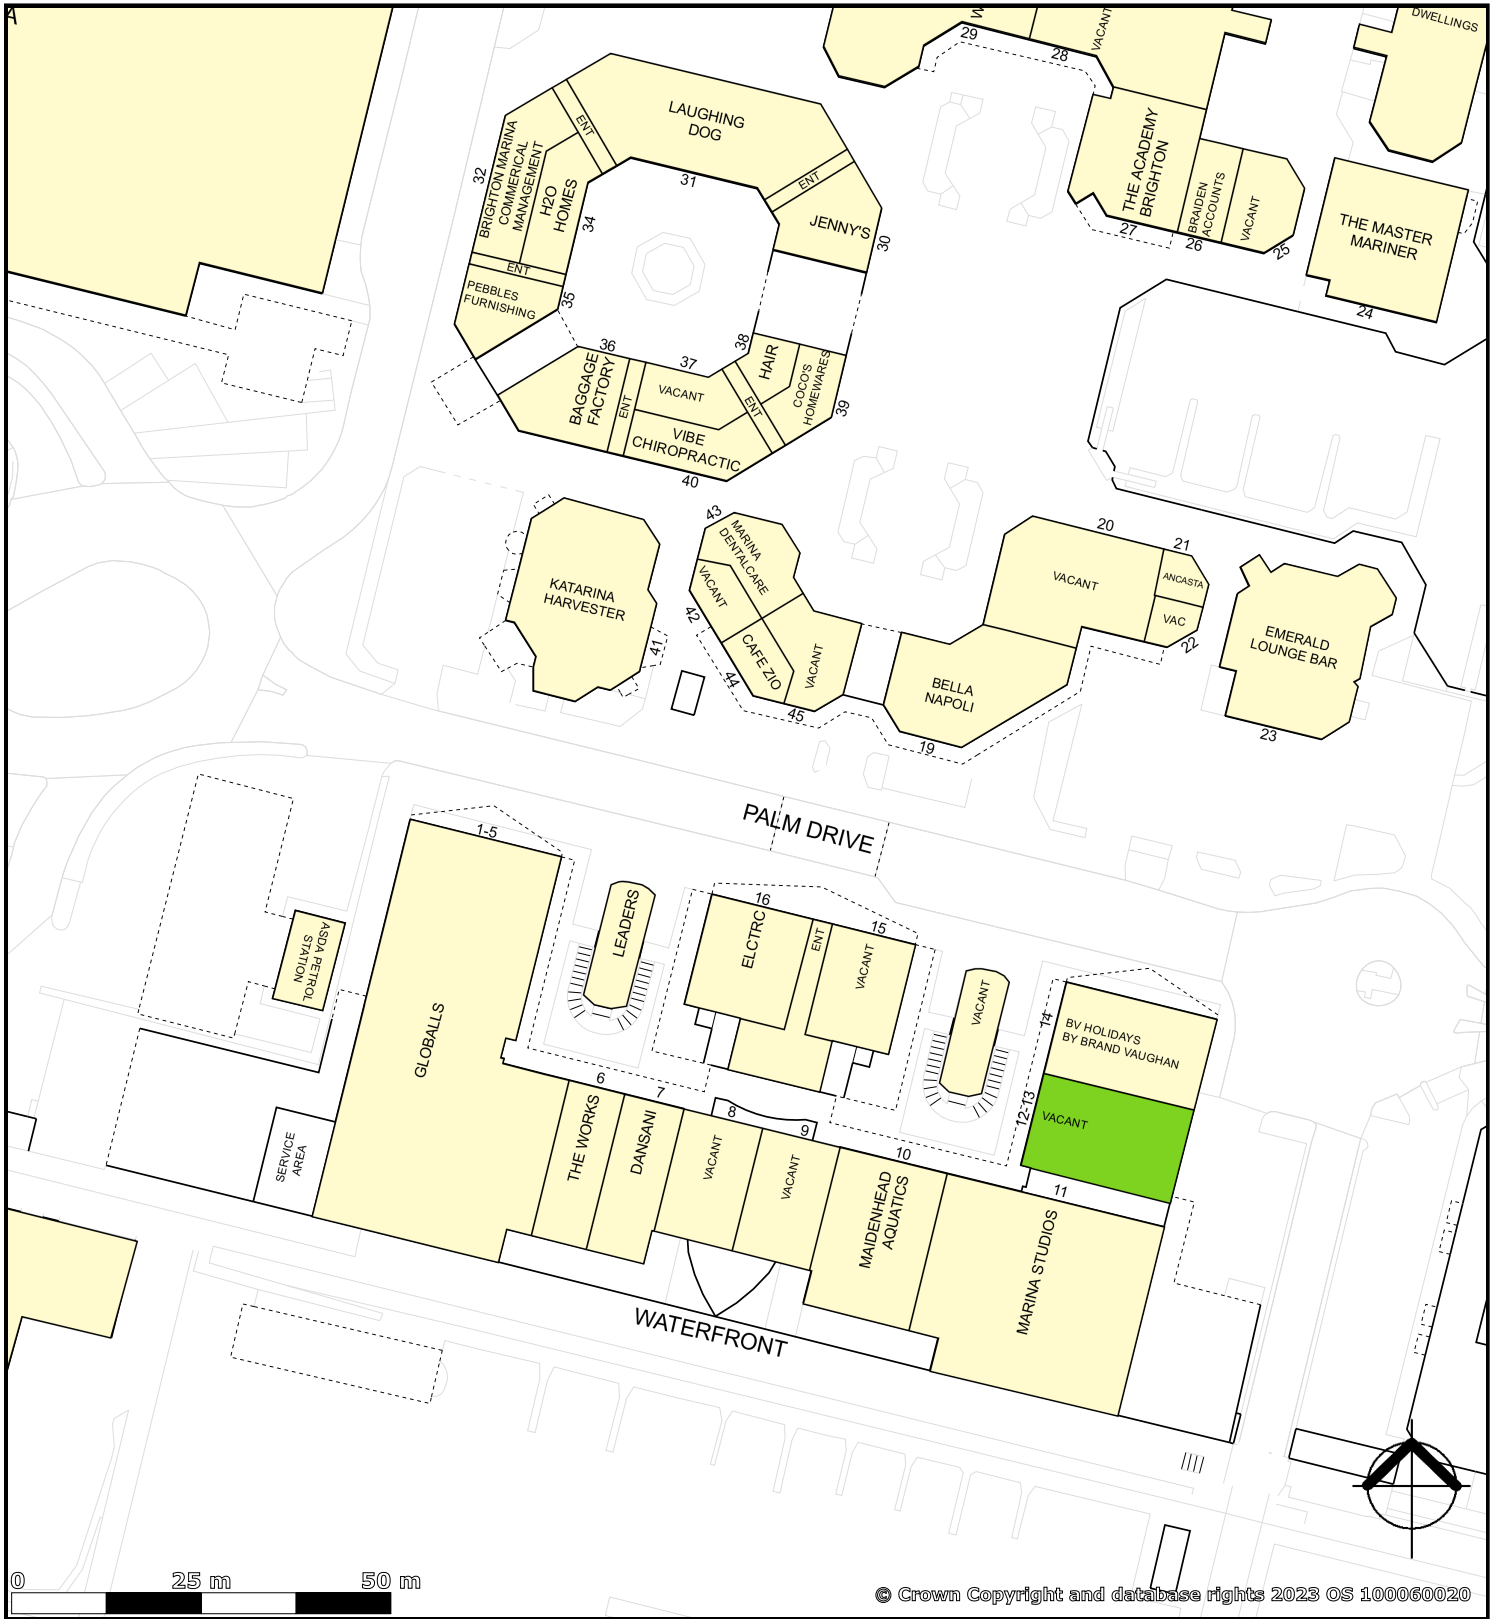

12-13 Waterfront, Brighton Marina Village, Brighton, BN2

0 25 m 50 m

© Crown Copyright and database rights 2023 OS 100060020

created on **edozo**

Plotted Scale - 1:1,000