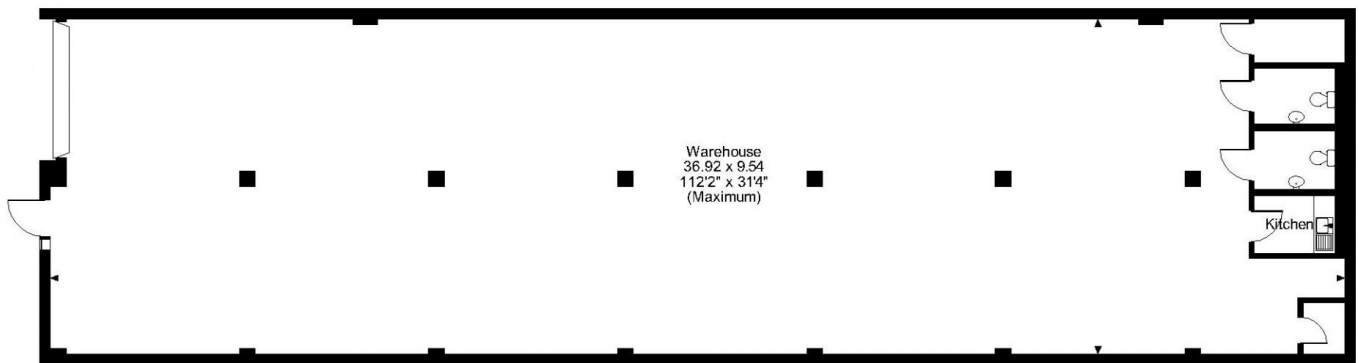

Floor Plans

Waldon House - R - 3598 sq ft | **Mandale Business Park**

 Belmont Industrial Estate, Durham, DH1 1TH

Unit R - Waldon House, Mandale Business Park, Belmont Industrial Estate, Durham

FOR ILLUSTRATIVE PURPOSES ONLY - NOT TO SCALE

The position & size of doors, windows, appliances and other features are approximate only.
© ehouse. Unauthorised reproduction prohibited. Drawing ref. dig/8494320/SS