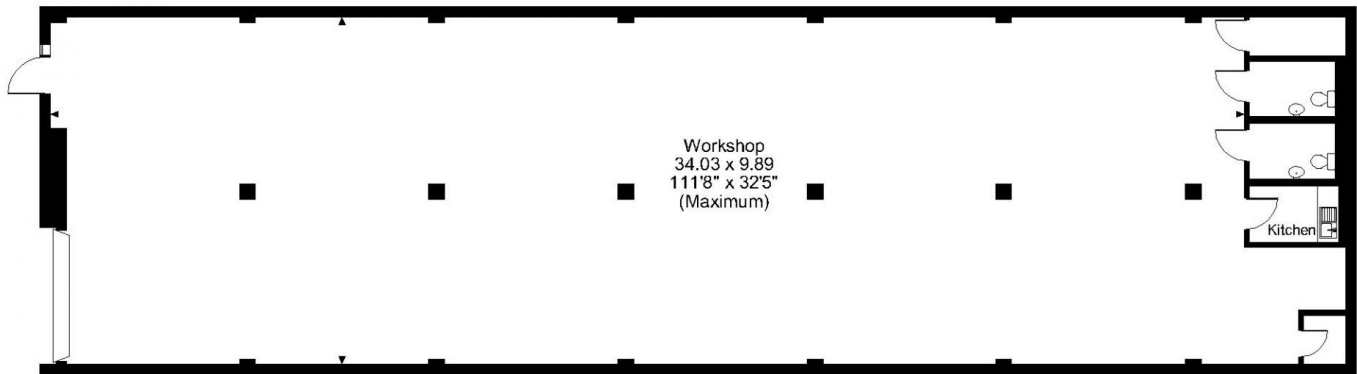

Floor Plans

Waldon House - K - 3765 sq ft | **Mandale Business Park**

 Belmont Industrial Estate, Durham, DH1 1TH

Unit K - Waldon House, Mandale Business Park, Belmont Industrial Estate, Durham

Ground Floor

FOR ILLUSTRATIVE PURPOSES ONLY - NOT TO SCALE

The position & size of doors, windows, appliances and other features are approximate only.
© ehouse. Unauthorised reproduction prohibited. Drawing ref. dig/8494316/SS