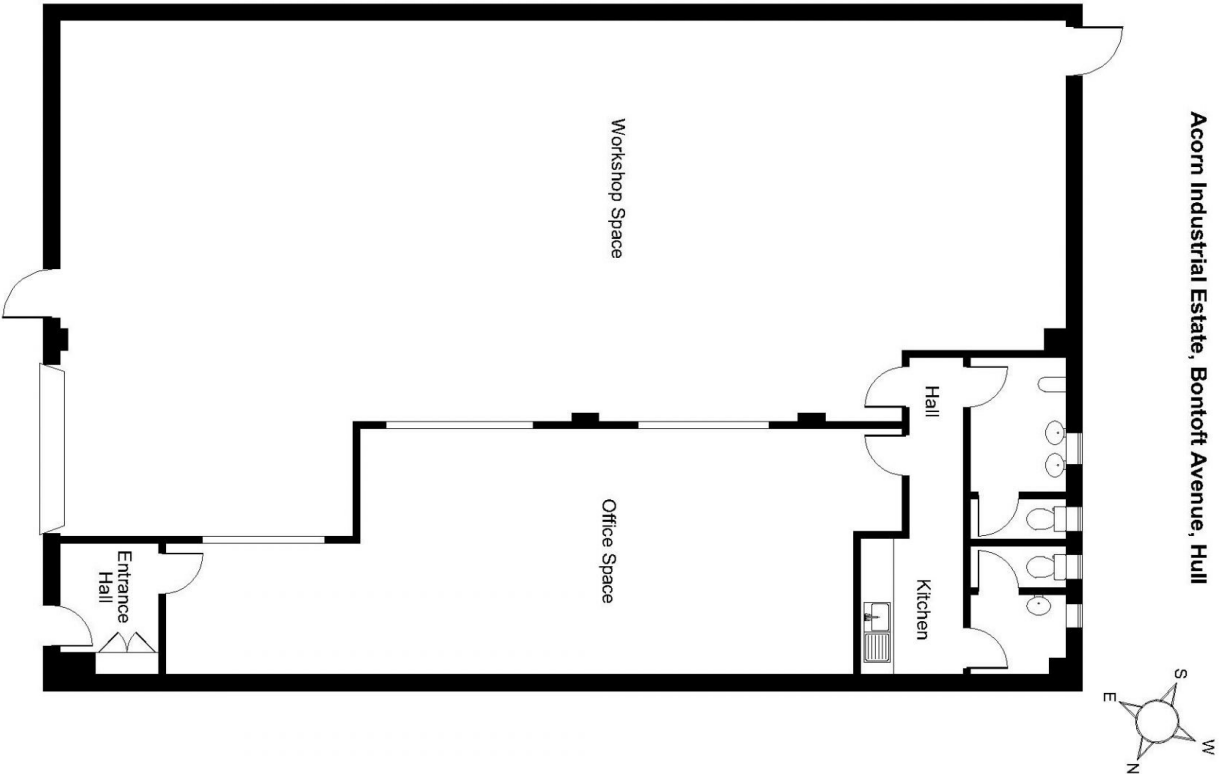

Floor Plans

Unit 14 - 2373 sq ft | **Acorn Industrial Estate**

 Bontoft Avenue, Hull, HU5 4HF

Acorn Industrial Estate, Bontoft Avenue, Hull

FOR ILLUSTRATIVE PURPOSES ONLY - NOT TO SCALE

The position & size of doors, windows, appliances and other features are approximate only.
© ehouse. Unauthorised reproduction prohibited. Drawing ref. dig/857874/SS