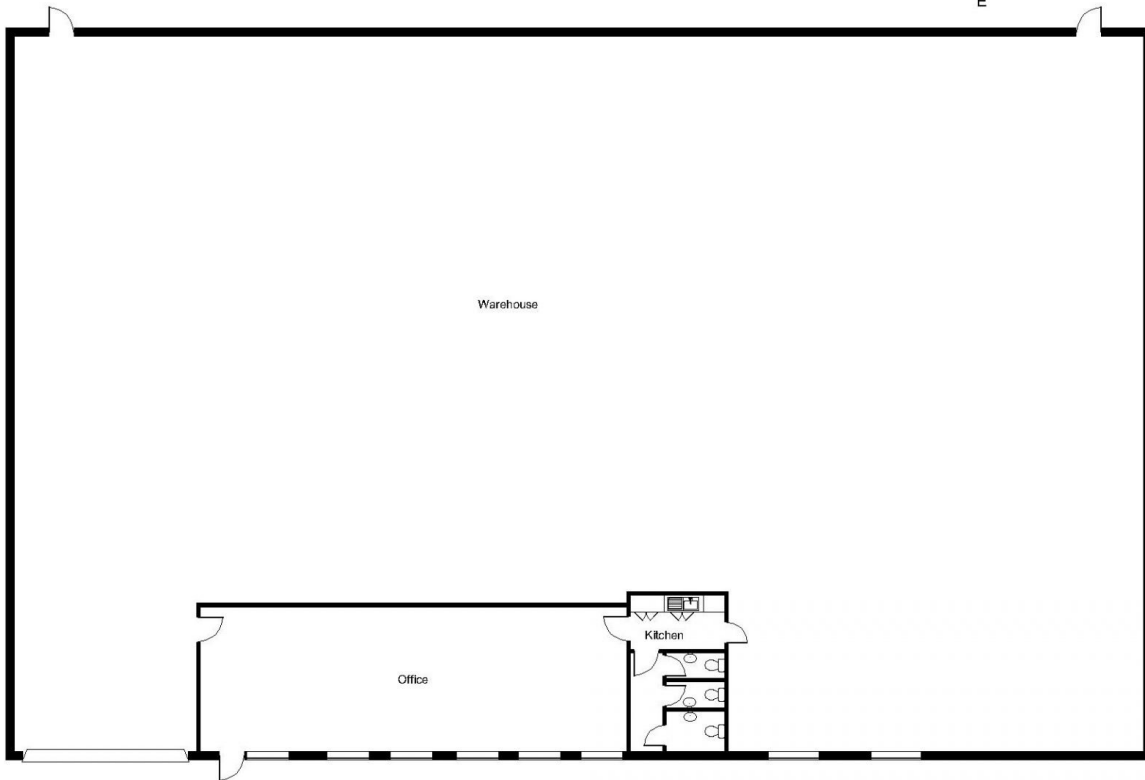

# Floor Plans

Unit 1 - 11074 sq ft | **Trident Business Centre**

 Startforth Road, Middlesbrough, TS2 1PY

Unit 1, Startforth Road, Middlesbrough

**FOR ILLUSTRATIVE PURPOSES ONLY - NOT TO SCALE**

The position & size of doors, windows, appliances and other features are approximate only.

© ehouse. Unauthorised reproduction prohibited. Drawing ref. dig/8580330/SMA