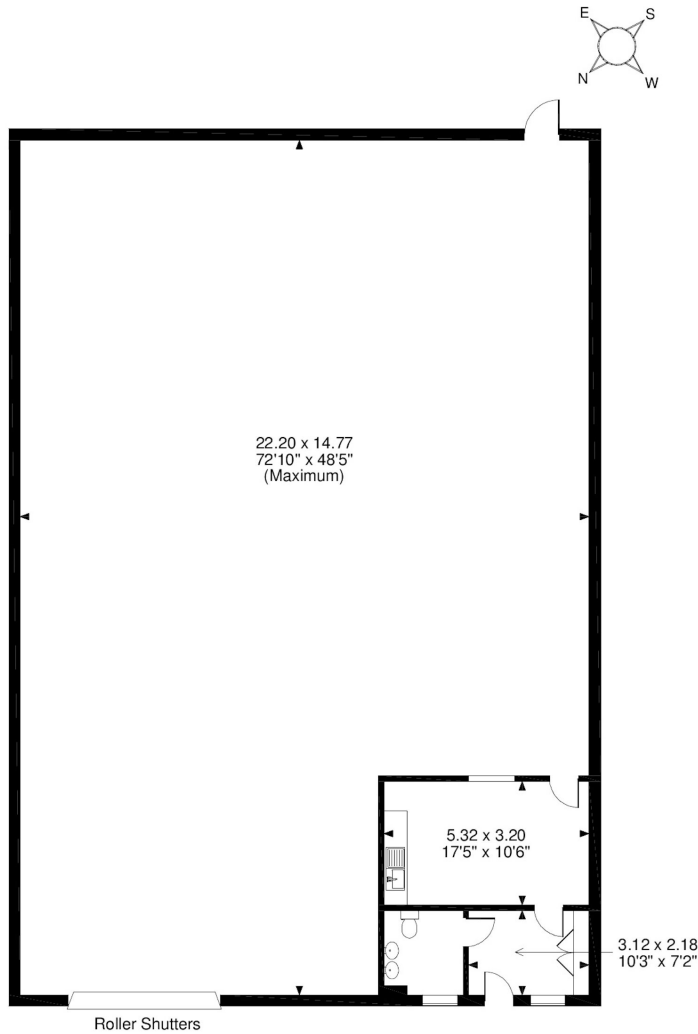

Floor Plans

Unit H5 - 3525 sq ft | **Capital Business Park**

 Capital Point, Parkway, Cardiff, CF3 2PZ

H5, Ground Floor, Capital Business Park, Capital Point, Parkway, Cardiff, Caerdydd

FOR ILLUSTRATIVE PURPOSES ONLY - NOT TO SCALE

The position & size of doors, windows, appliances and other features are approximate only.
© ehouse. Unauthorised reproduction prohibited. Drawing ref. dig/8450041/WFF

enquiries@industrials.co.uk

 For more info please visit:
unit.info/UIP0100649