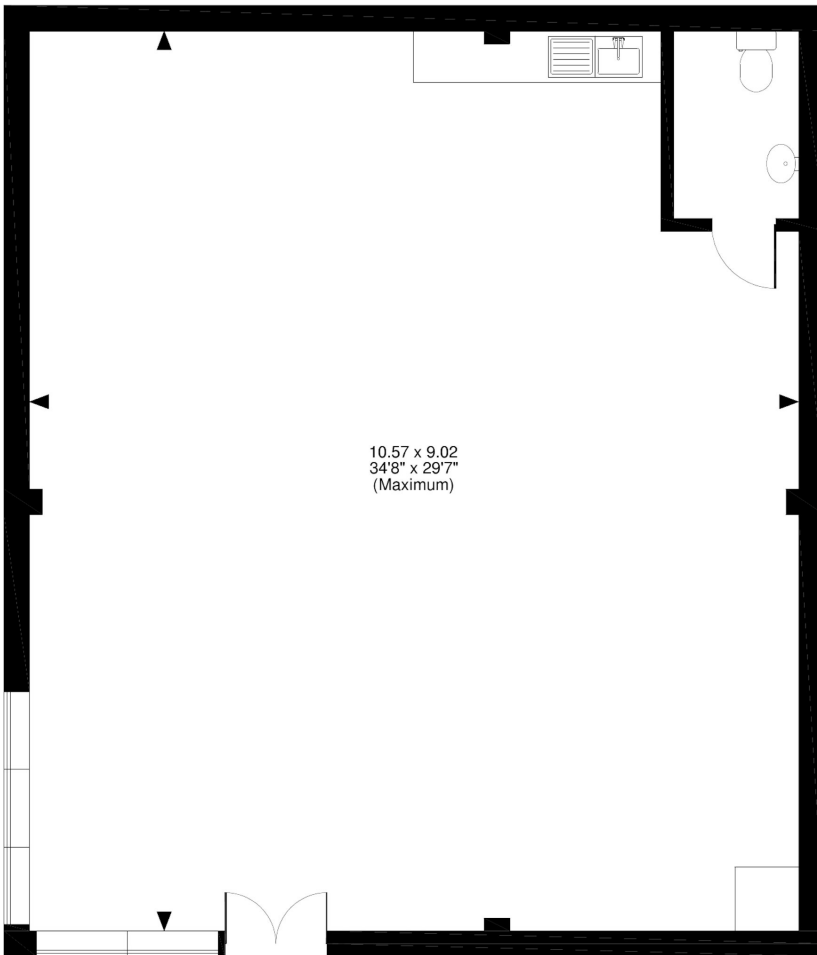

Floor Plans

Unit 28 - 1042 sq ft | **Sherwood Network Centre**

 Sherwood Energy Village, Newton Hill, Ollerton, NG22 9FD

Unit 28, Ground Floor, Sherwood Network Centre, Newton Hill, Ollerton, Newark, UK
1026 Sq Ft/95 Sq M

FOR ILLUSTRATIVE PURPOSES ONLY - NOT TO SCALE
The position & size of doors, windows, appliances and other features are approximate only.
© ehouse. Unauthorised reproduction prohibited. Drawing ref. dig/8374852/ANW