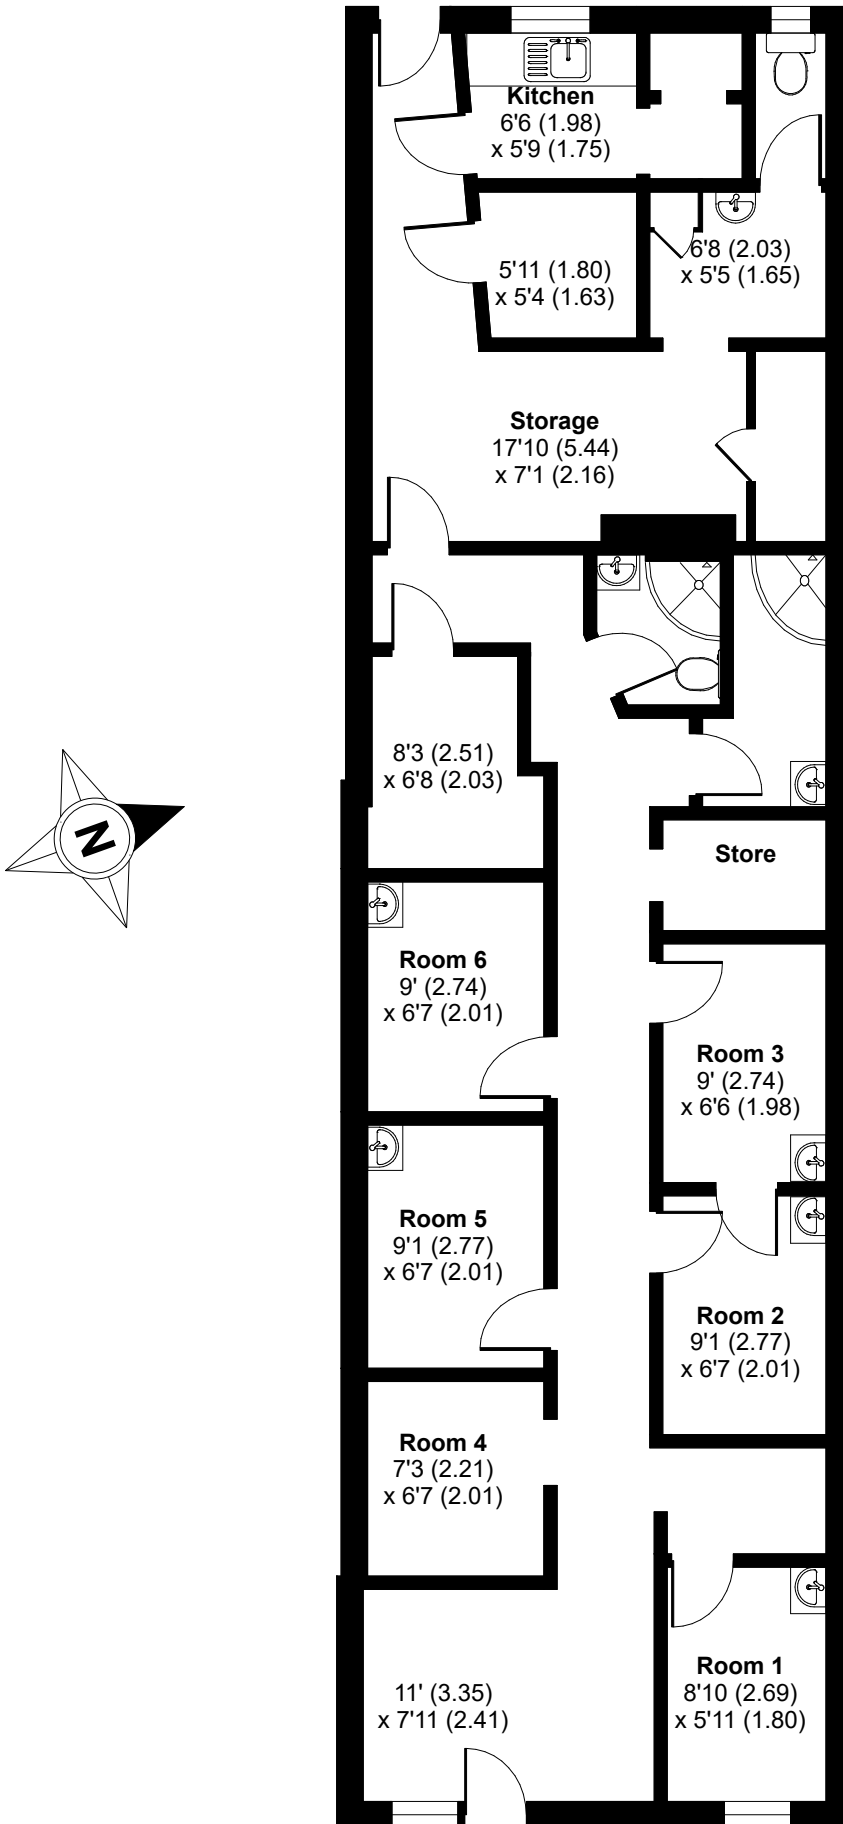

Green Lanes, London, N13

Approximate Area = 1147 sq ft / 106.6 sq m

For identification only - Not to scale

GROUND FLOOR