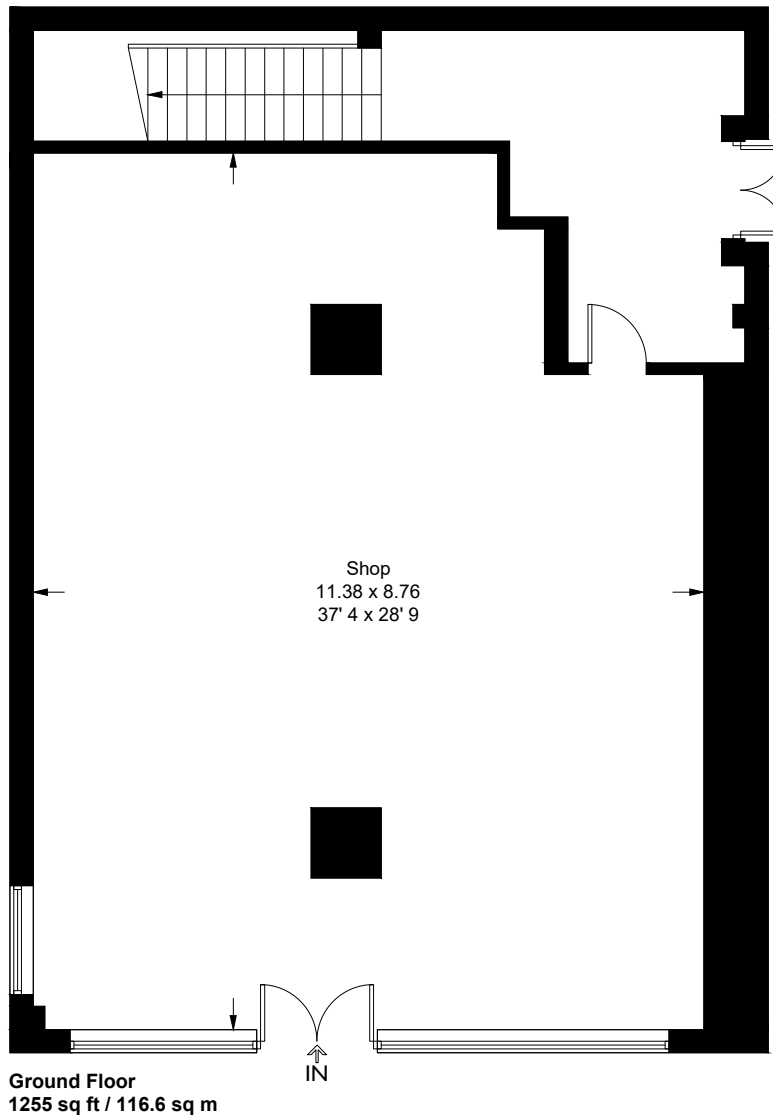

# The Treaty Centre

Approximate Gross Internal Area = 2333 sq ft / 216.8 sq m

This plan is not to scale and must be used as layout guidance only. All measurements and areas are approximate and should not be relied upon to provide accurate information. This plan must not be relied upon when making property valuations, design considerations or any other such relevant decisions. We accept no responsibility or liability (whether in contract, tort or otherwise) in relation to any loss whatsoever arising from or in connection with any use of this plan or the adequacy, accuracy or completeness of it or any information within it.