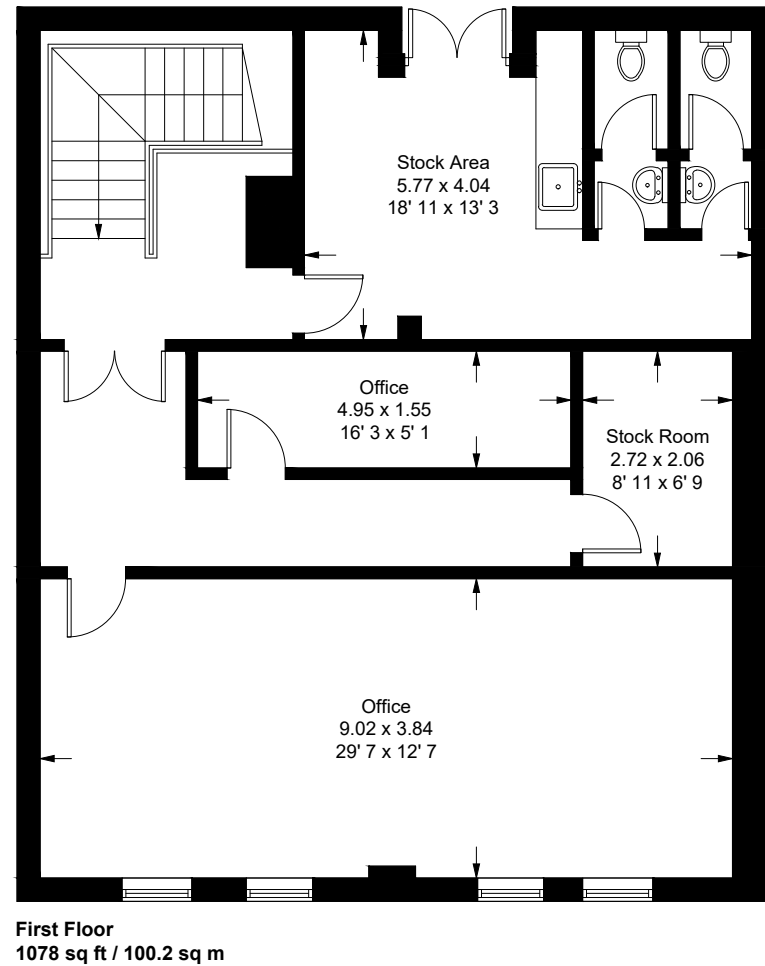

# The Treaty Centre

Approximate Gross Internal Area = 2333 sq ft / 216.8 sq m

This plan is not to scale and must be used as layout guidance only. All measurements and areas are approximate and should not be relied upon to provide accurate information. This plan must not be relied upon when making property valuations, design considerations or any other such relevant decisions. We accept no responsibility or liability (whether in contract, tort or otherwise) in relation to any loss whatsoever arising from or in connection with any use of this plan or the adequacy, accuracy or completeness of it or any information within it.