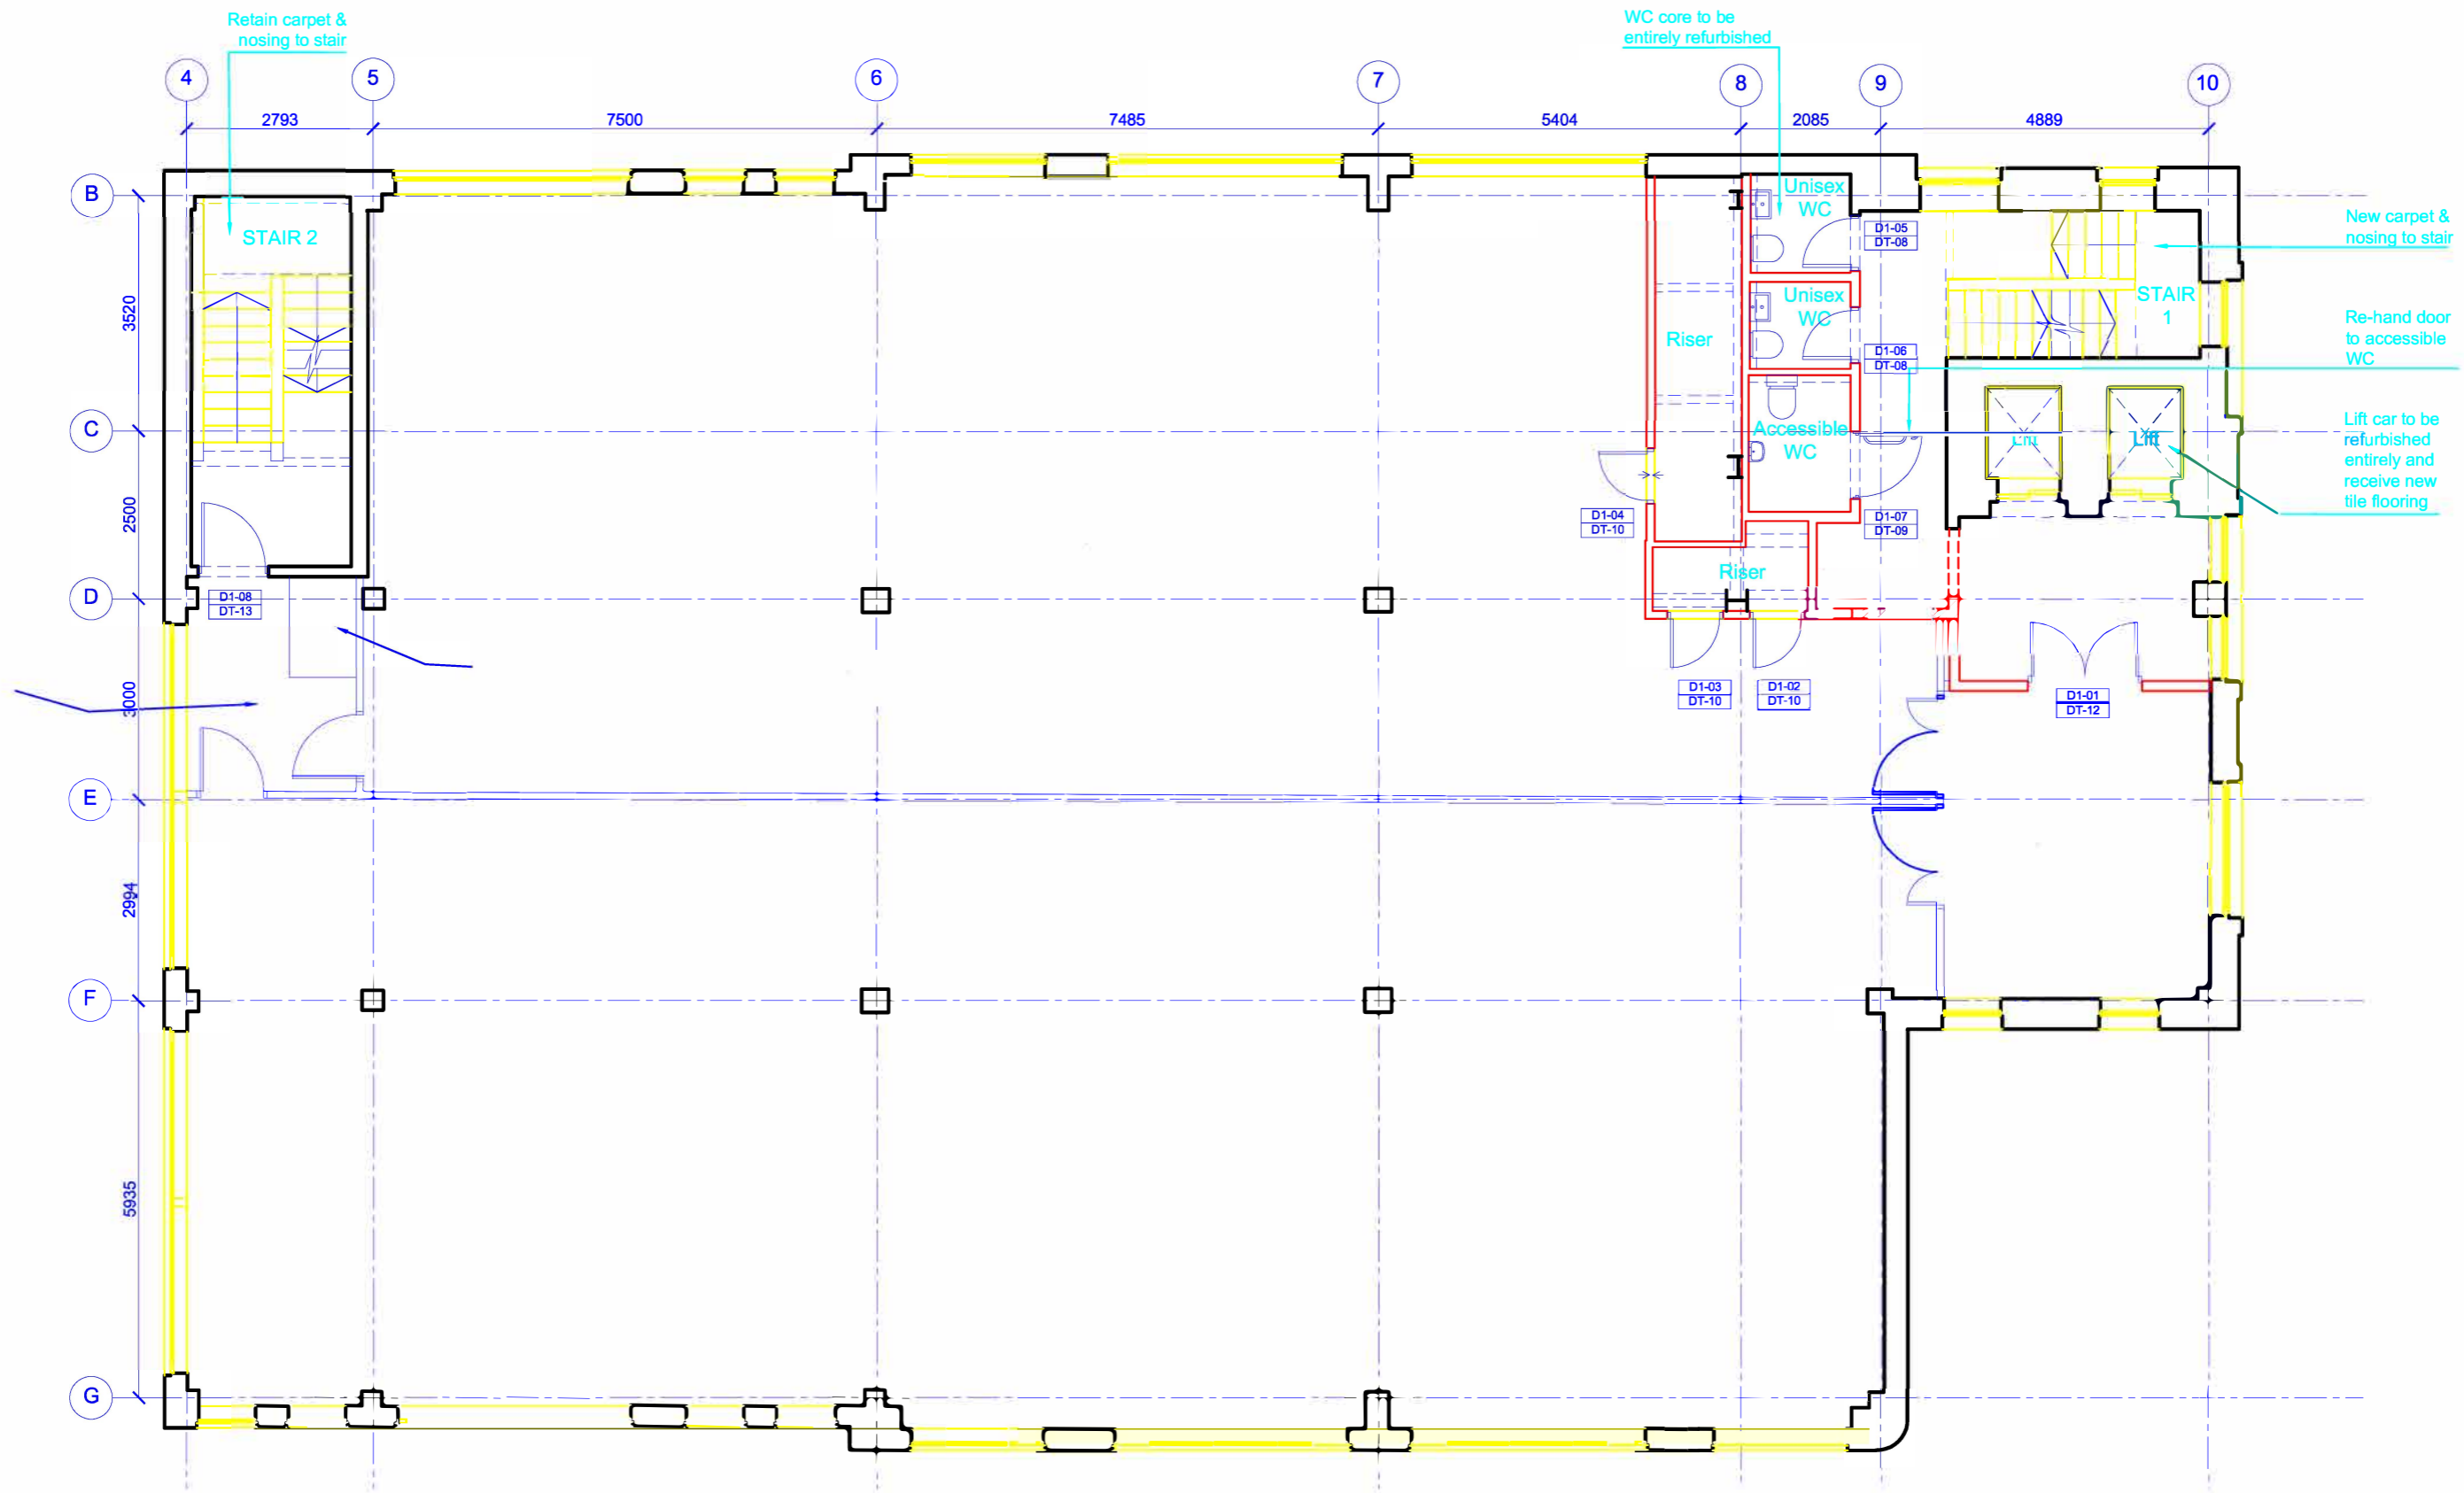

version	date	author	version notes
P1	As dvg	As' dwg	Initial issue

01 Proposed First Floor Plan
Scale 1:100

NOTE:

- All existing roller blinds to be removed
- All windows to be re-sprayed internally (colour: white)
- All existing doors to be refurbished & factory spray painted and receive new ironmongery