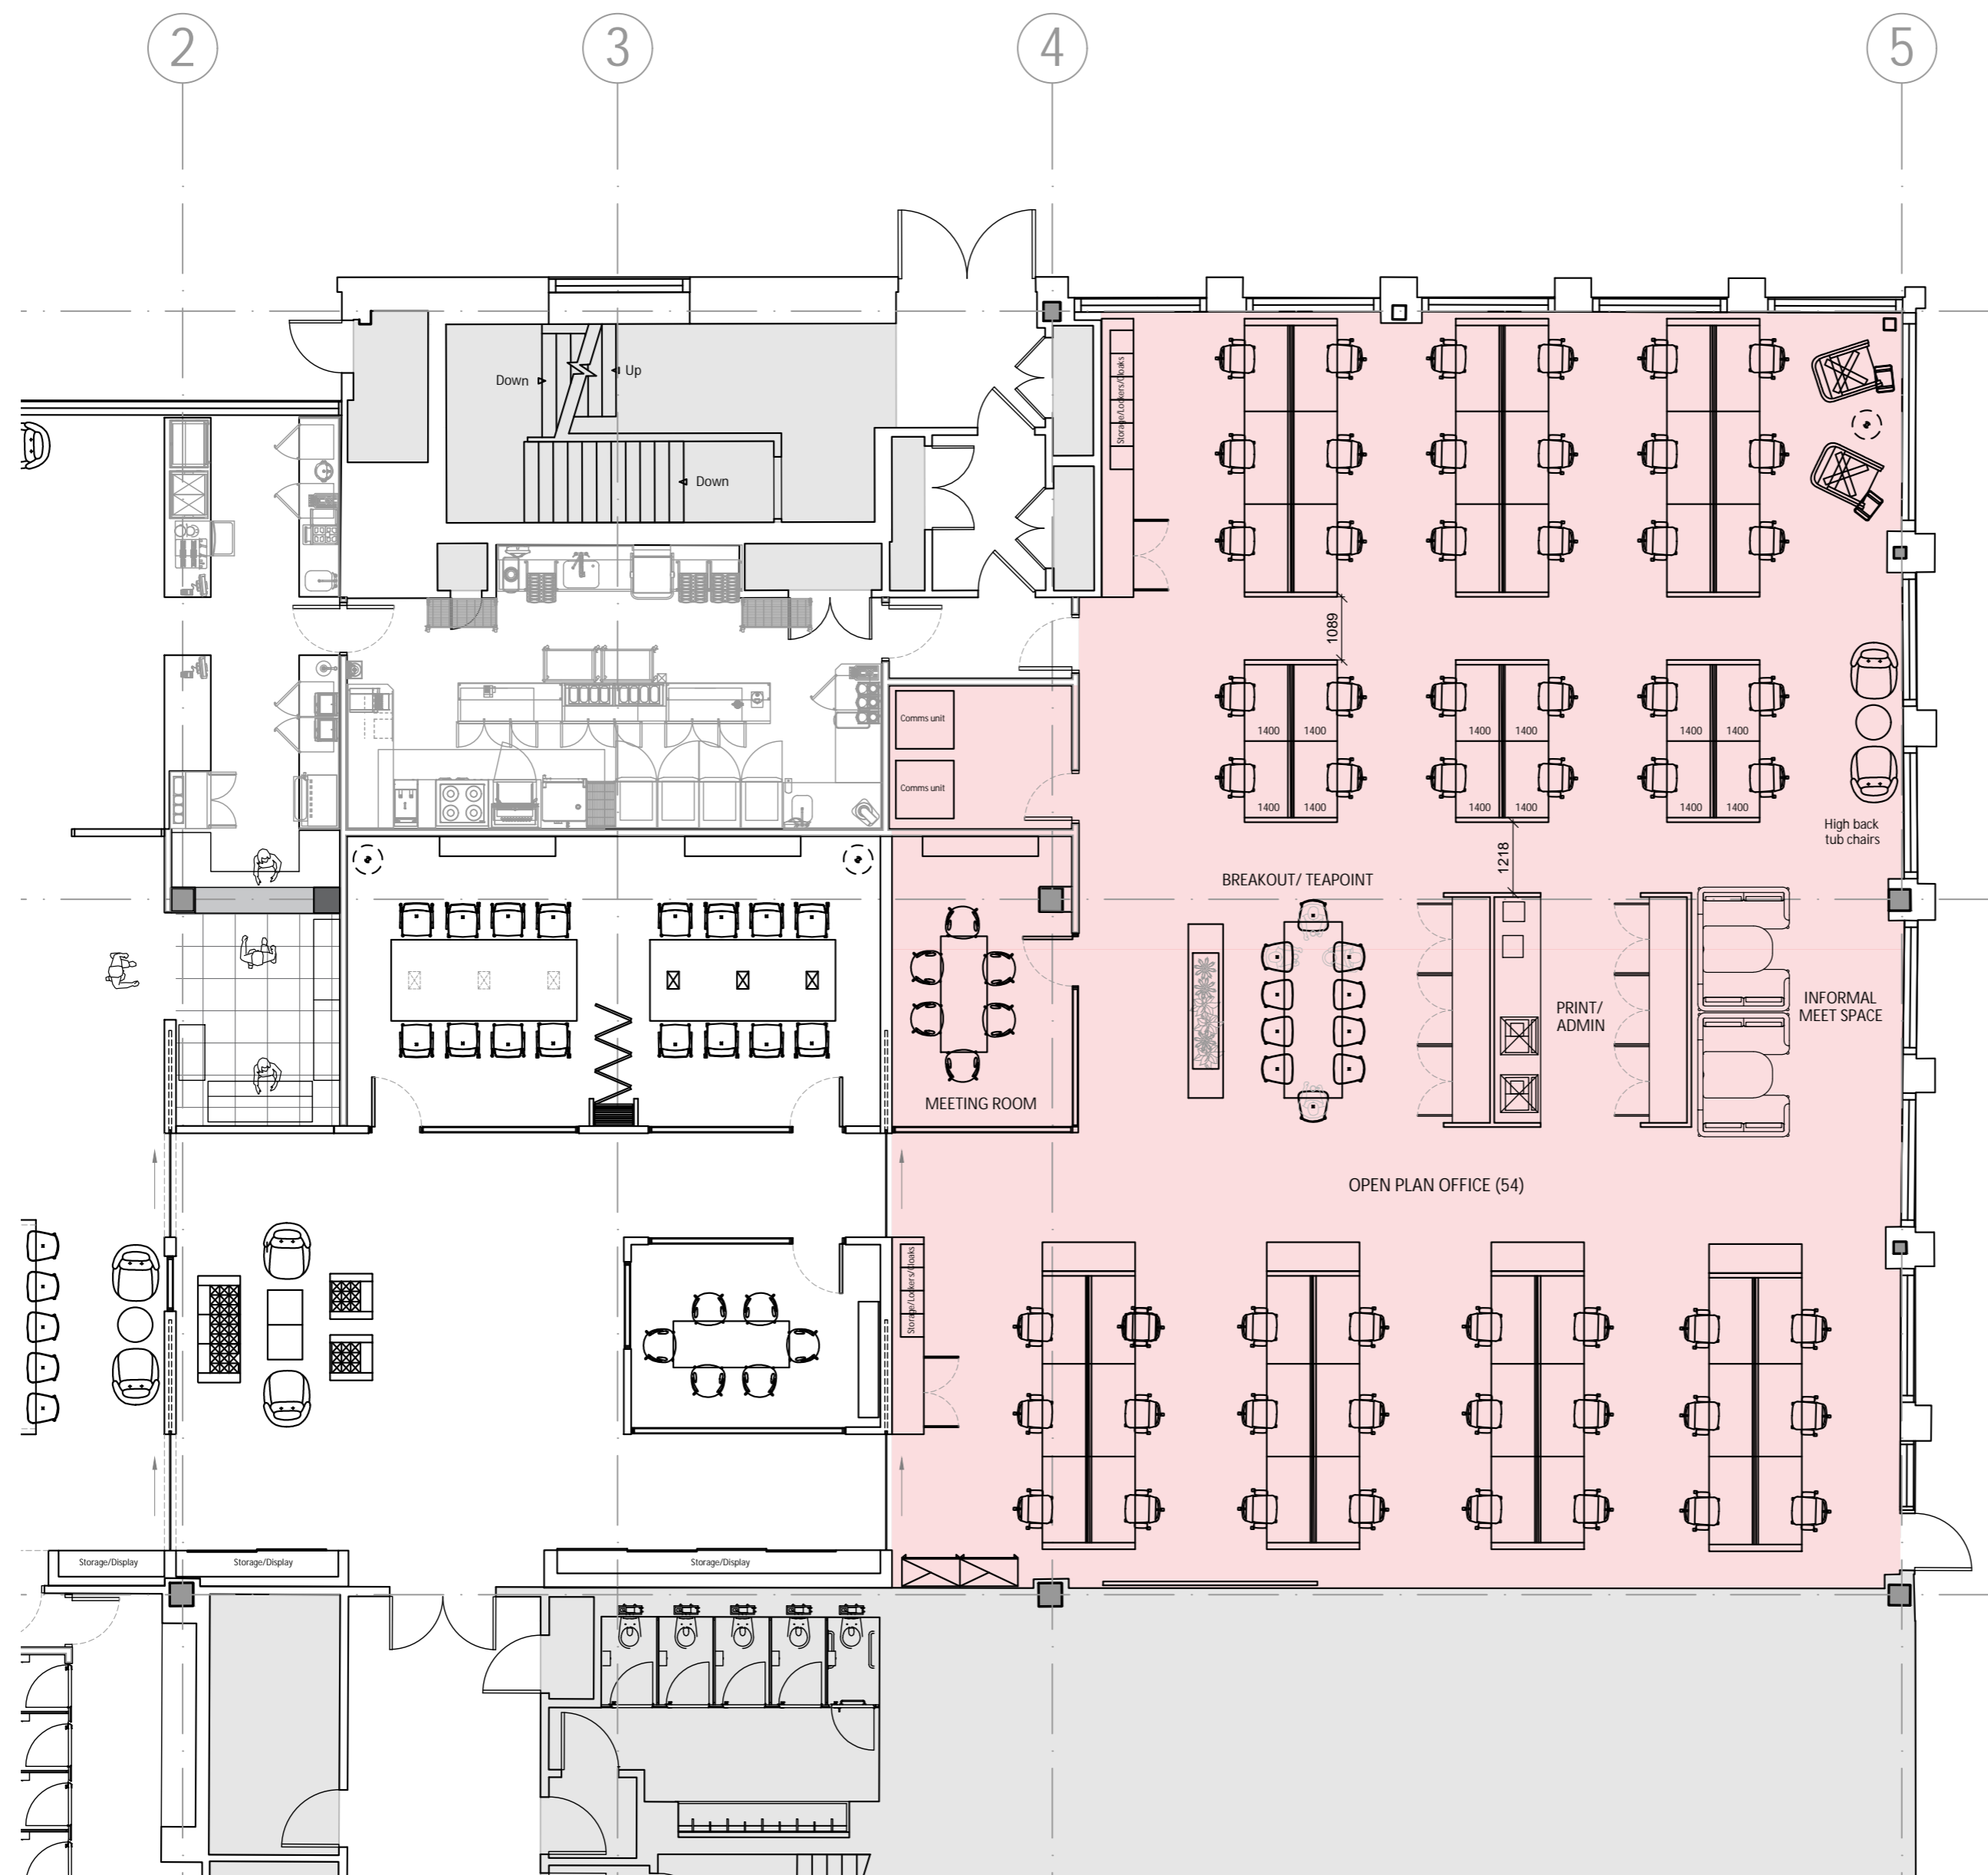

Revision	Date	Amendment Details	Drawn By

Client
 CEG
 Project
 CEG GROUND FLOOR OFFICE, KIRKSTALL FORGE
 Location
 LEEDS
 Drawing
 PROPOSED LAYOUT - OPTION 1
 Drawing Date Drawing No. Revision
 02.10.23 23105-001 /
 A2 Scale Drawn By
 1:100 TT