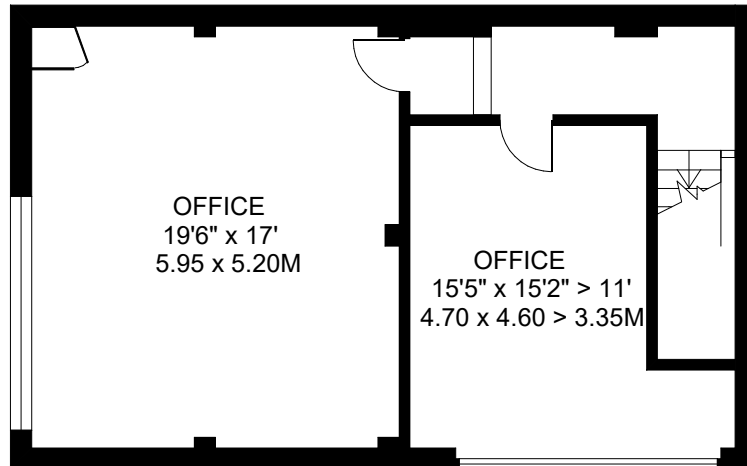

8 THE TALINA CENTRE

LONDON SW6

APPROXIMATE INTERNAL FLOOR AREA

1286 SQ.FT. / 119.5 SQ.M.

FIRST FLOOR 643 SQ.FT.

GROUND FLOOR 643 SQ.FT.

SCALE 1:100 on A4