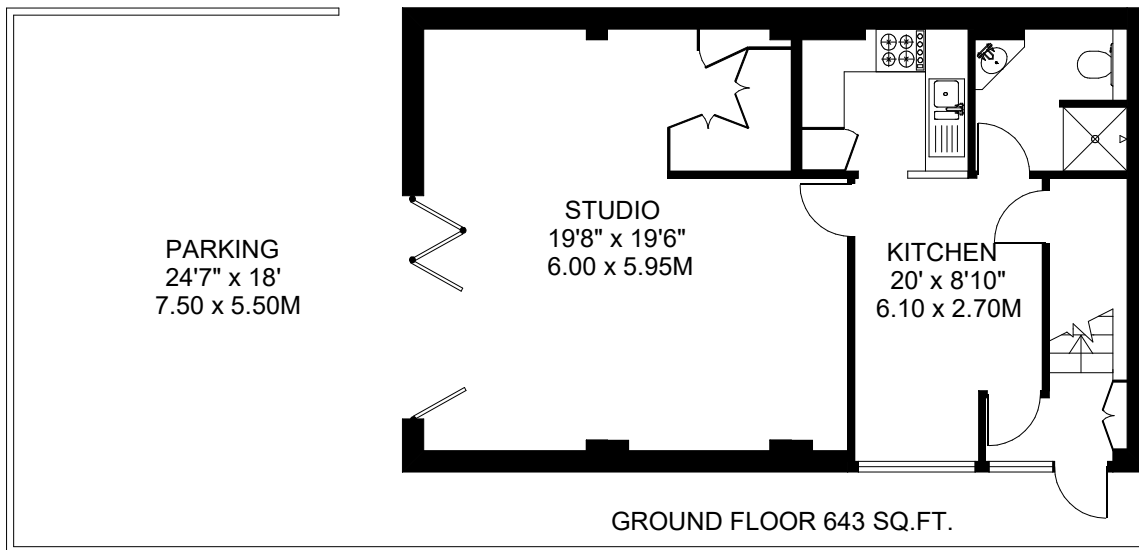

8 THE TALINA CENTRE

LONDON SW6

APPROXIMATE INTERNAL FLOOR AREA

1286 SQ.FT. / 119.5 SQ.M.

FIRST FLOOR 643 SQ.FT.

GROUND FLOOR 643 SQ.FT.

SCALE 1:100 on A4