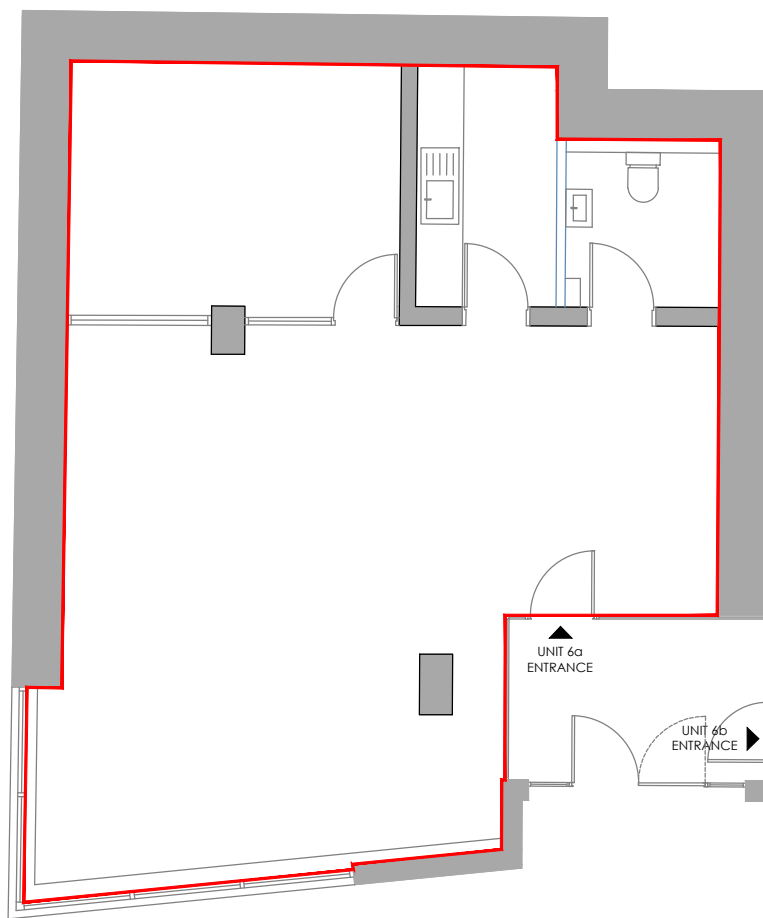

LOCATION PLAN SCALE 1:1250

SMUGGLERS WAY

GROUND FLOOR

SCALE 1:100

drawing address 6a COMPASS HOUSE WANDSWORTH SW18 1DB	location/details GROUND FLOOR LEASE PLAN	date 10/10/22	scale 1/100
		dwg. no. PP7990-01	sheet A4

PLEASE NOTE, THIS IS AN A4 PLAN. IT SHOULD NOT BE ENLARGED OR SHRUNK TO FIT. WHEN PRINTING SET THE SCALE TO 'NONE'.