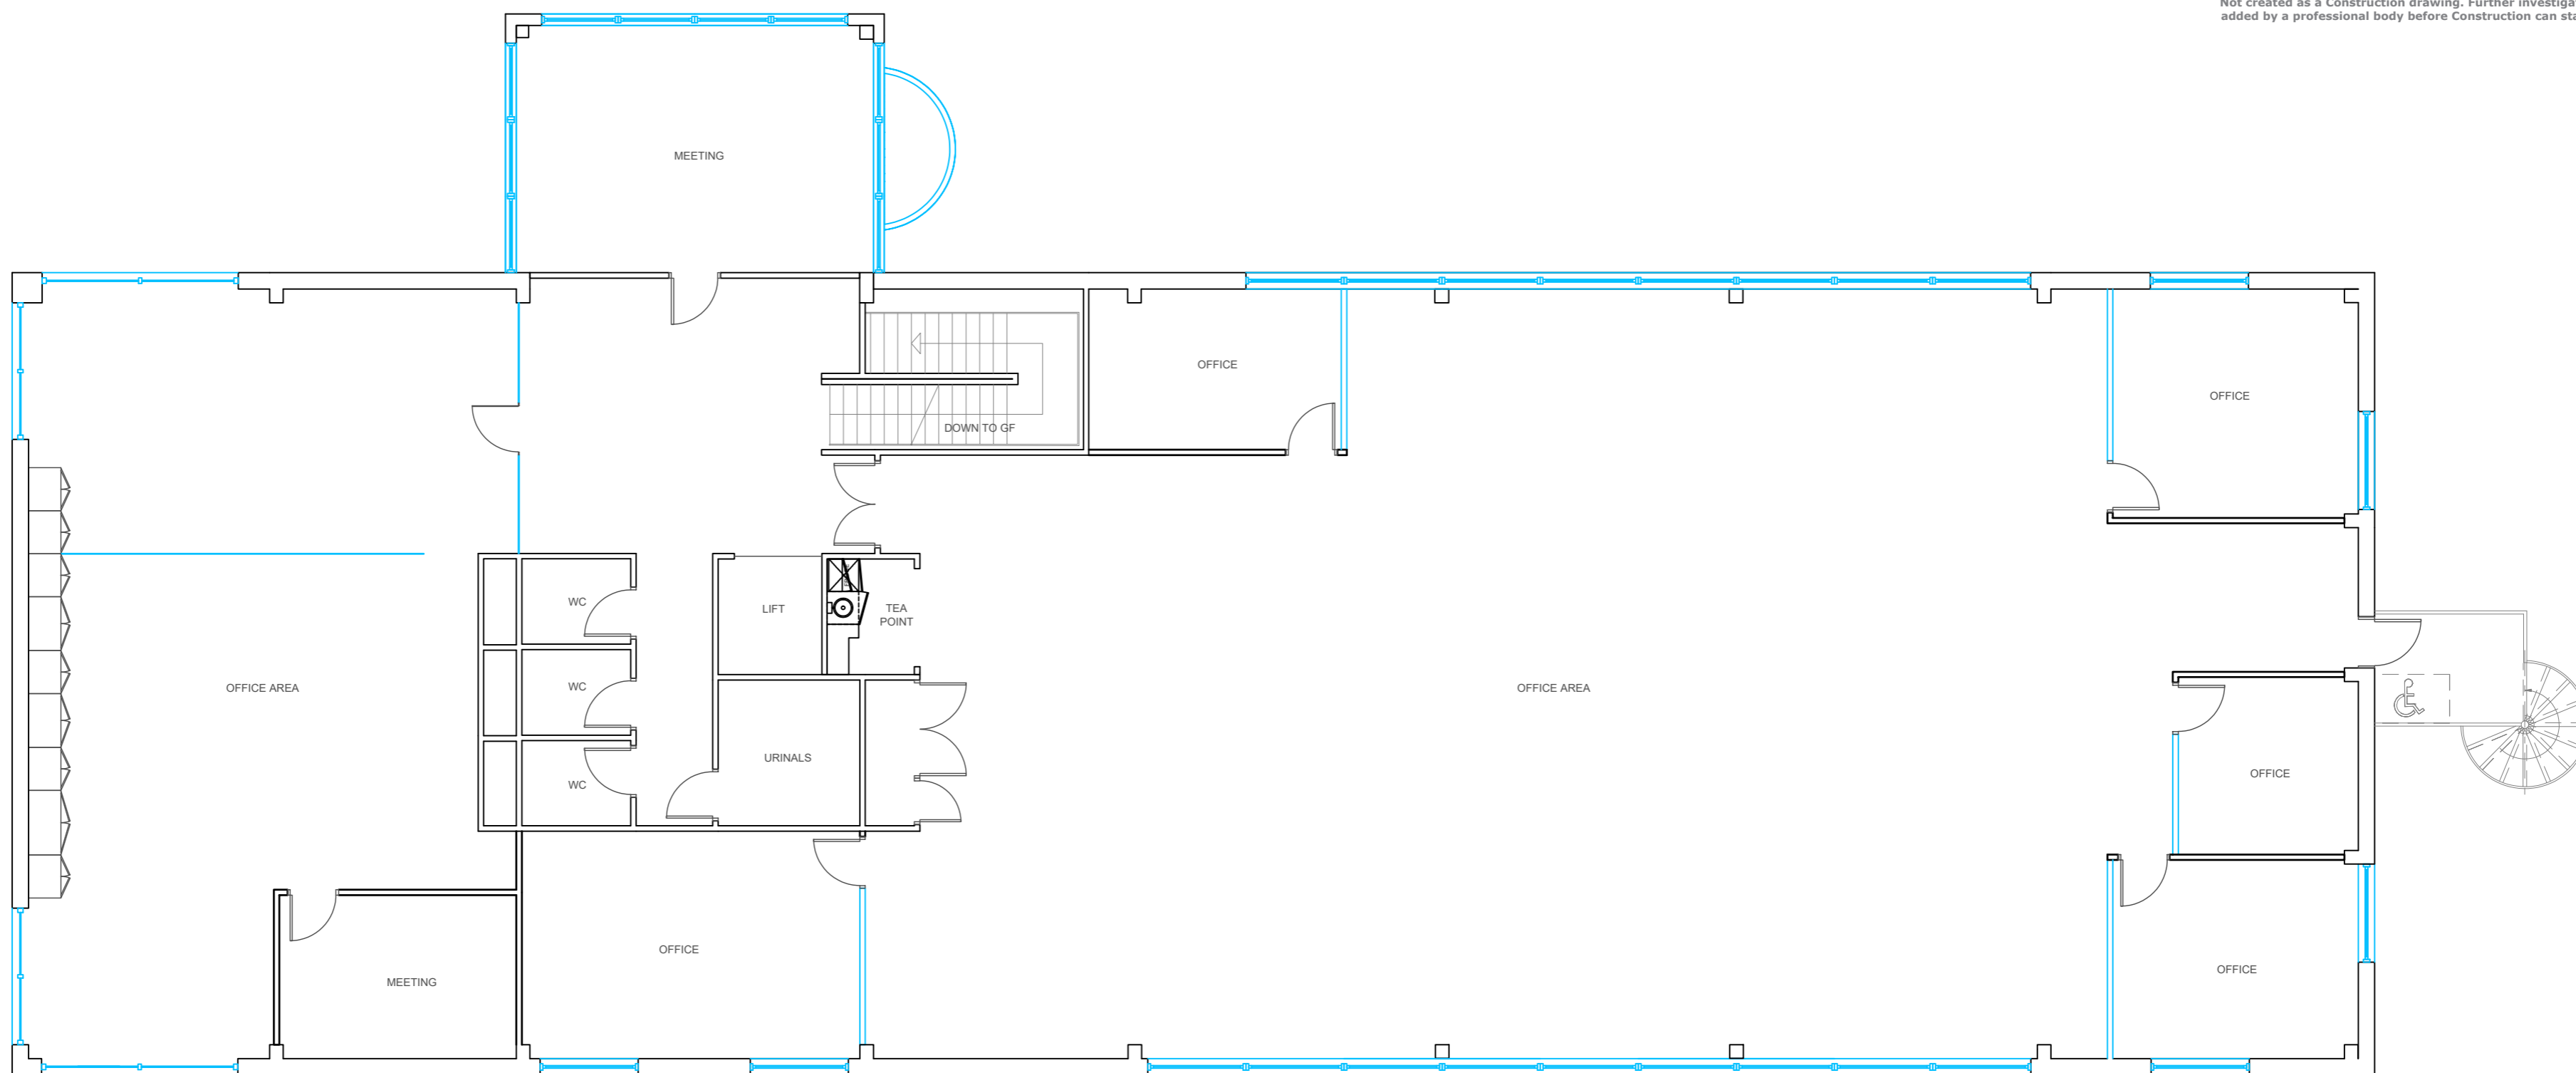

1

2

3

4

5

6

NOTES

This drawing is protected by the Design Copyright Act 1968 and may not be copied or reproduced without consent.

Do not scale from this drawing. Dimensions are to be confirmed on site and subject to building control and statutory approvals.

Dimensions shown on these drawings are based on the best information available at the time of site check. If in doubt ask.

A

B

C

D

E

EXISTING FIRST FLOOR

COMMENT

REV	DESCRIPTION	DATE	Drawn / Checkd
WB21_2242_01-01- REV *			

EXISTING LAYOUT FIRST FLOOR

PURPOSE OF ISSUE	STATUS	SCALE @ A2	REVISION
COMMENT	P	1:100	*

CLIENT	PROJECT
BROMWICH HARDY	LEADEC HOUSE

ADDRESS
ACADEMY DRIVE, WARWICK WARWICKSHIRE, CV34