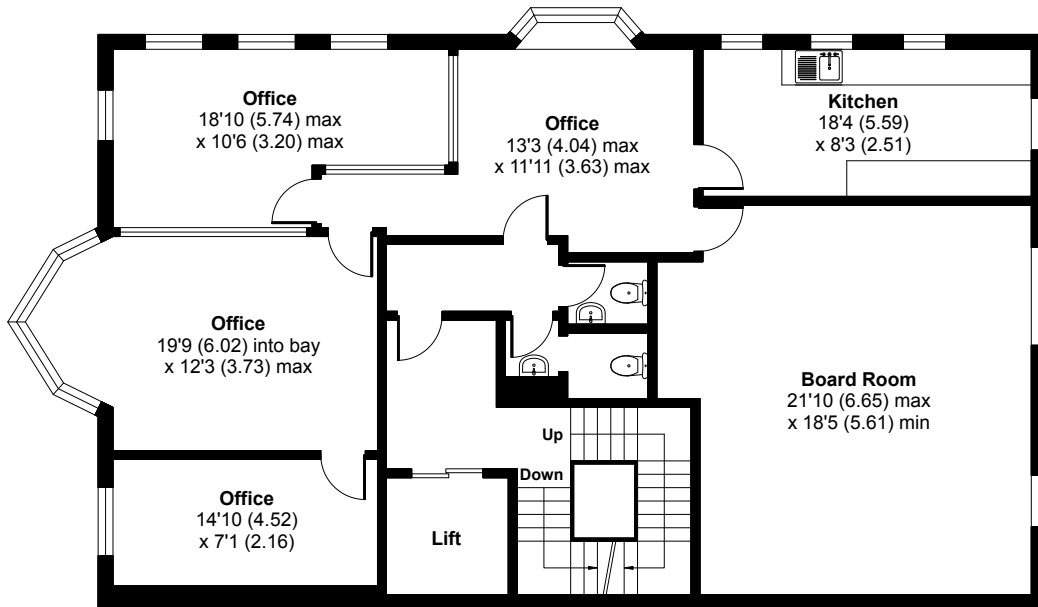

North Harrow, Harrow, HA2

Approximate Area = 4807 sq ft / 446.6 sq m

For identification only - Not to scale

SECOND FLOOR

FIRST FLOOR

GROUND FLOOR