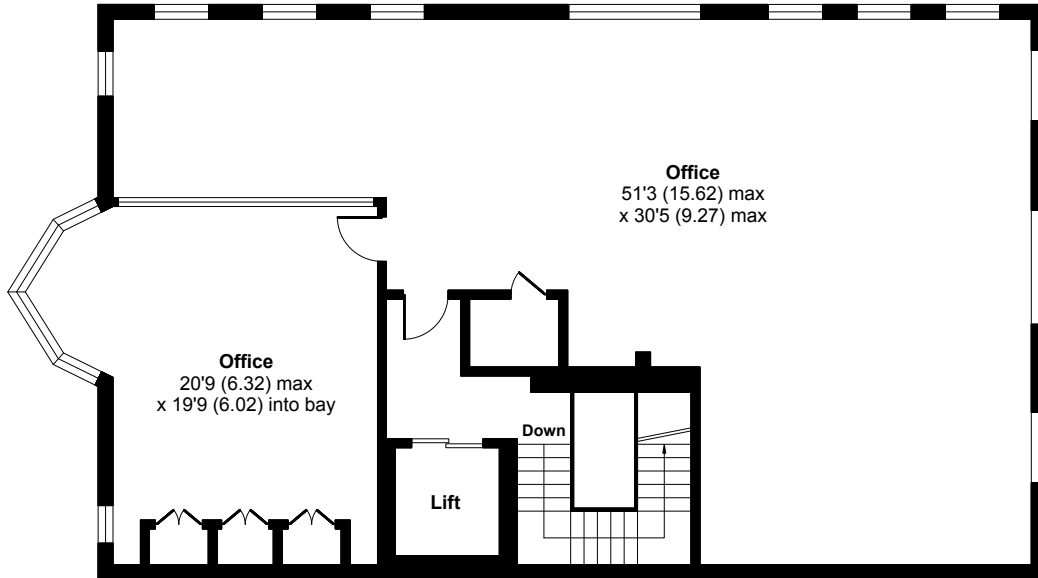

North Harrow, Harrow, HA2

Approximate Area = 4807 sq ft / 446.6 sq m

For identification only - Not to scale

SECOND FLOOR

FIRST FLOOR

GROUND FLOOR