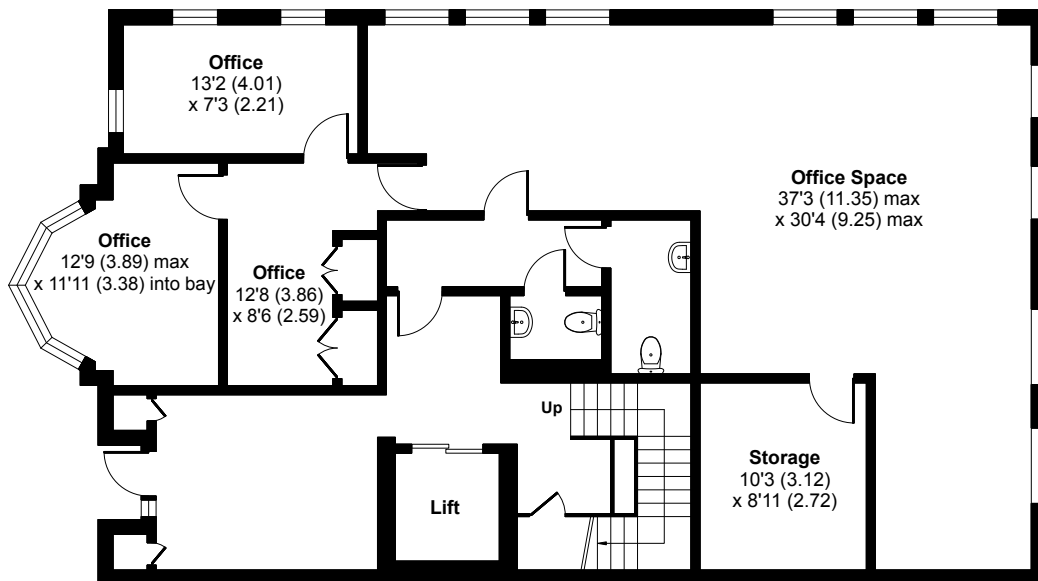

North Harrow, Harrow, HA2

Approximate Area = 4807 sq ft / 446.6 sq m

For identification only - Not to scale

SECOND FLOOR

FIRST FLOOR

GROUND FLOOR