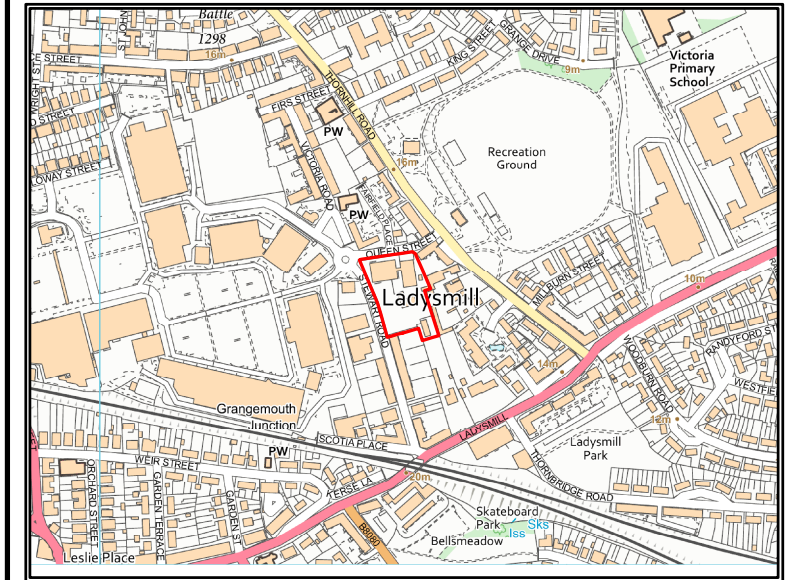

# Falkirk Council

LOCATION PLAN

scale: 1:10,000

Subject:

**Victoria Buildings, Queen Street, Falkirk**

Area: 7571 sqm (1.87 acres) or thereby.

Scale:  
1:750

Plan No:  
3143