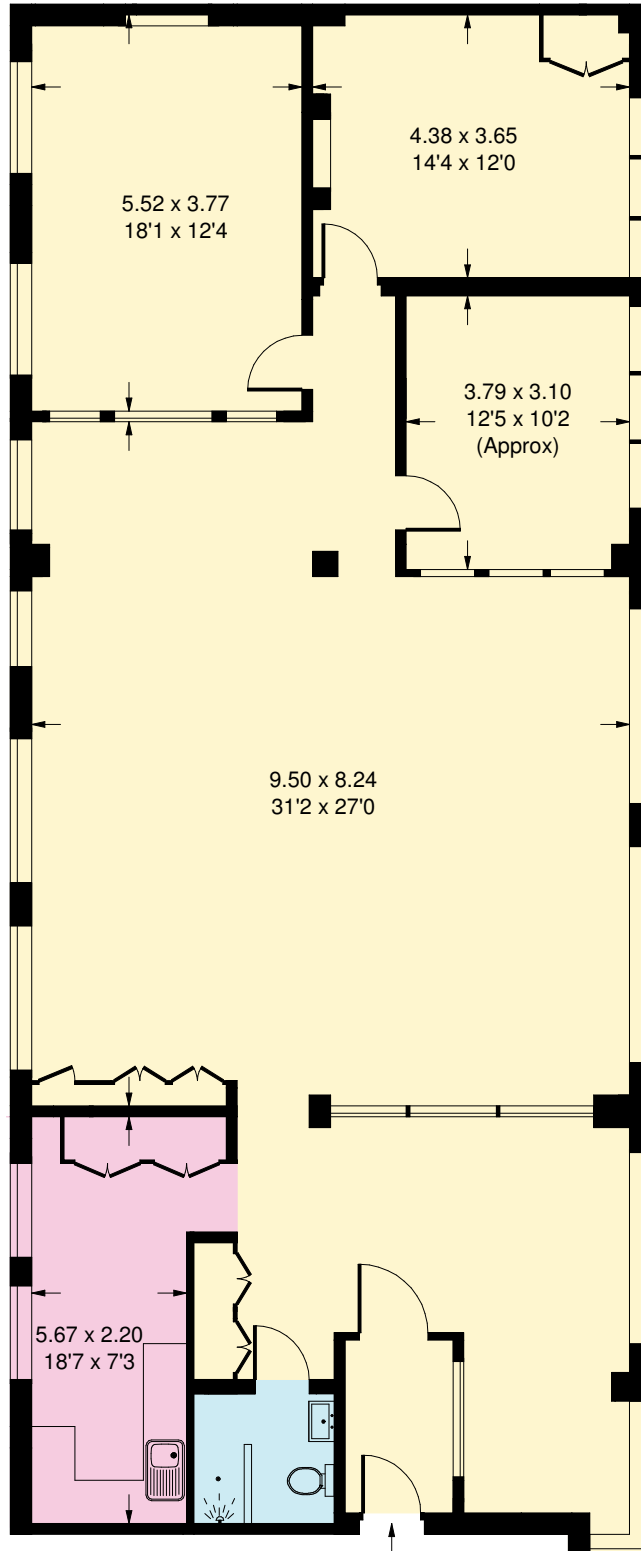

Exhibition House, W14

Approx Gross Internal Area
173.0 sq m / 1862 sq ft

Second Floor

Whilst every attempt has been made to ensure the accuracy of the floor plan, measurements are approximate and not to scale.
No guarantee is given on the total square footage of the property quoted on the plan. Figures given are for guidance.
Plan is for illustration purposes only, not to be used for valuations.