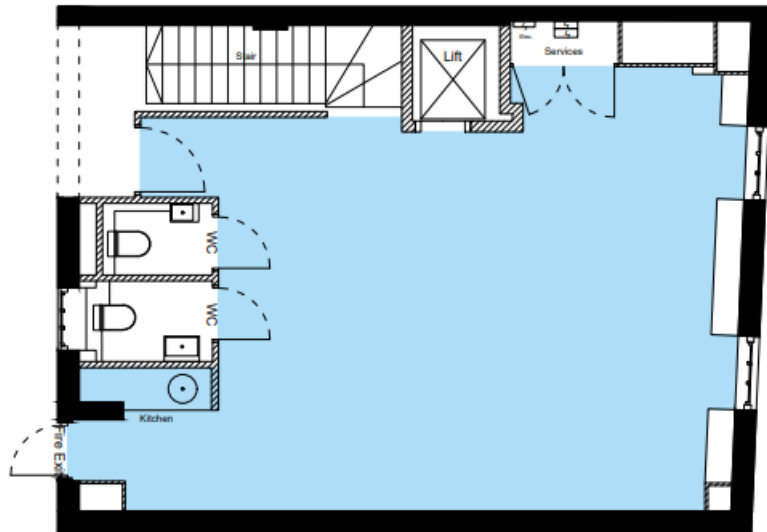

6th + 7th FLOORS, 13 REGENT STREET, LONDON SW1Y 4LR

6th Floor | 479 sq. ft.

7th Floor | 284 sq. ft.