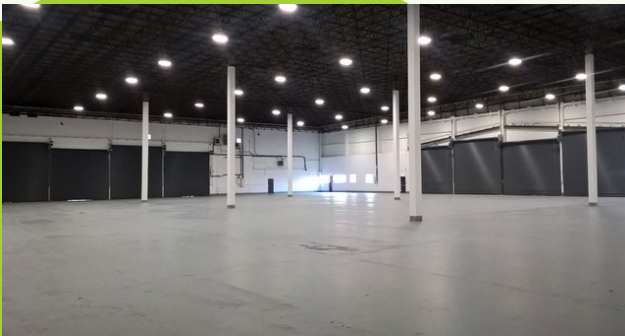

MODERN WAREHOUSE/ INDUSTRIAL UNITS

ACCOMMODATION

UNIT	SQ FT	SQ M
Units J & L	17,053	1,584
Unit U	13,578	1,261
Units M & O	12,047	1,119
Unit Q (Office)	2,190	203

KEY

-  Main entrance
-  Unit space
-  Car parking
-  Available units

**PADDOCK WOOD
DISTRIBUTION CENTRE**
Paddock Wood,
Tonbridge,
TN12 6UU

SPECIFICATION

5.4 to 8.6m
clear eaves
height

3 phase
power supply

24 hour
security
and CCTV

Estate size
351,711 sq ft

Allocated
parking