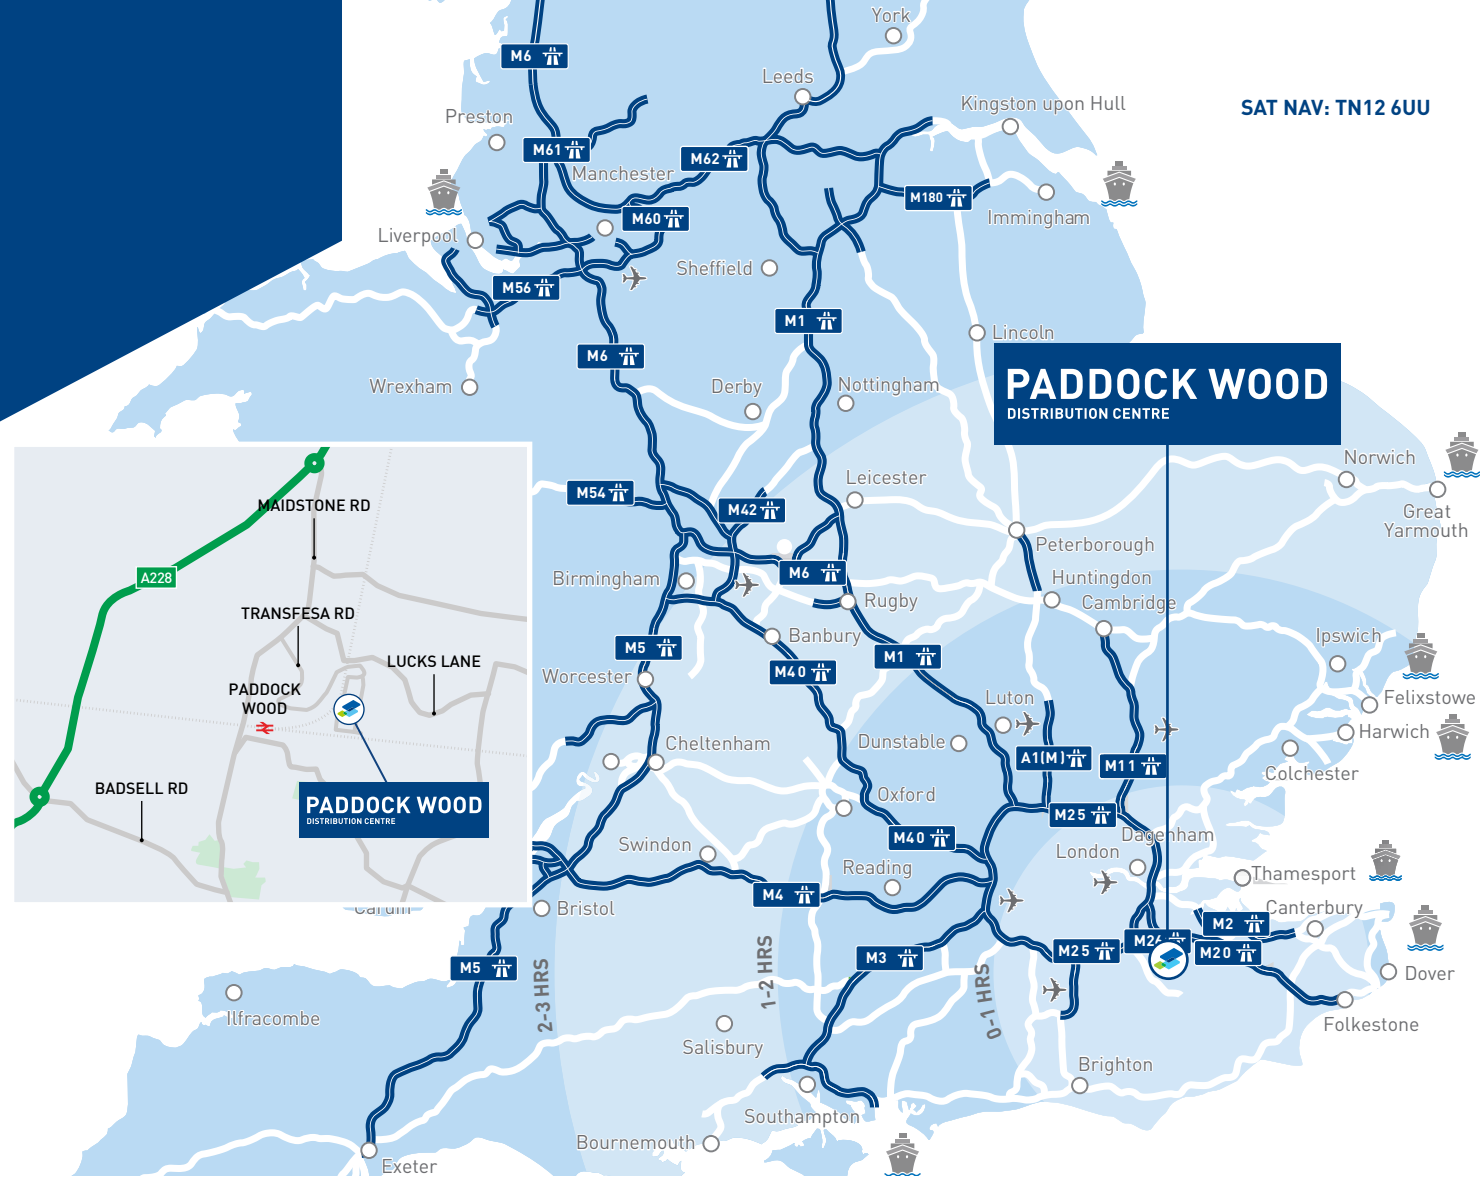

PADDOCK WOOD

DISTRIBUTION CENTRE

An approximate journey time of just 50 minutes to Central London (London Charing Cross).

Paddock Wood Distribution Centre is situated on the east side of Maidstone Road, just off the A228 which leads to the M20/ M26. Paddock Wood railway station is a short distance away, with a journey time of approximately 50 minutes to Central London. Other occupiers in the area include Fowler Welch, Warburtons, Ann Summers, Mack Fruit, Gabriel Chemi UK Ltd, Restore and Bidfood. The estate offers modern industrial units of steel portal frame construction ranging in size from 2,190 - 17,053 sq ft, all units benefit from allocated parking to the front as well as shared parking throughout the estate.

Additional lorry/
parking available
by negotiation

Gated
entrance

EPC Individual
EPC available
on request

STRATEGIC LOGISTICS LOCATION

Paddock Wood Distribution Centre is located 44 miles south east of Central London, 10 miles south west of Maidstone and 11 miles north east of Tunbridge Wells.

- M26:** 10.4 MILES, 20 MINUTES
- M20:** 12.3 MILES, 22 MINUTES
- M2:** 17.3 MILES, 33 MINUTES
- M25:** 20.1 MILES, 29 MINUTES

DRIVE TIME TO **LONDON GATWICK AIRPORT** IS APPROXIMATELY **39 MILES, 45 MINUTES**

- PADDOCK WOOD:** 2.2 MILES, 9 MINUTES
- BELTRING:** 2.7 MILES, 8 MINUTES
- YALDING:** 4.6 MILES, 10 MINUTES
- MARDEN:** 9.8 MILES, 22 MINUTES

JOURNEY TIME TO **LONDON CHARING CROSS** IS JUST **50 MINUTES**