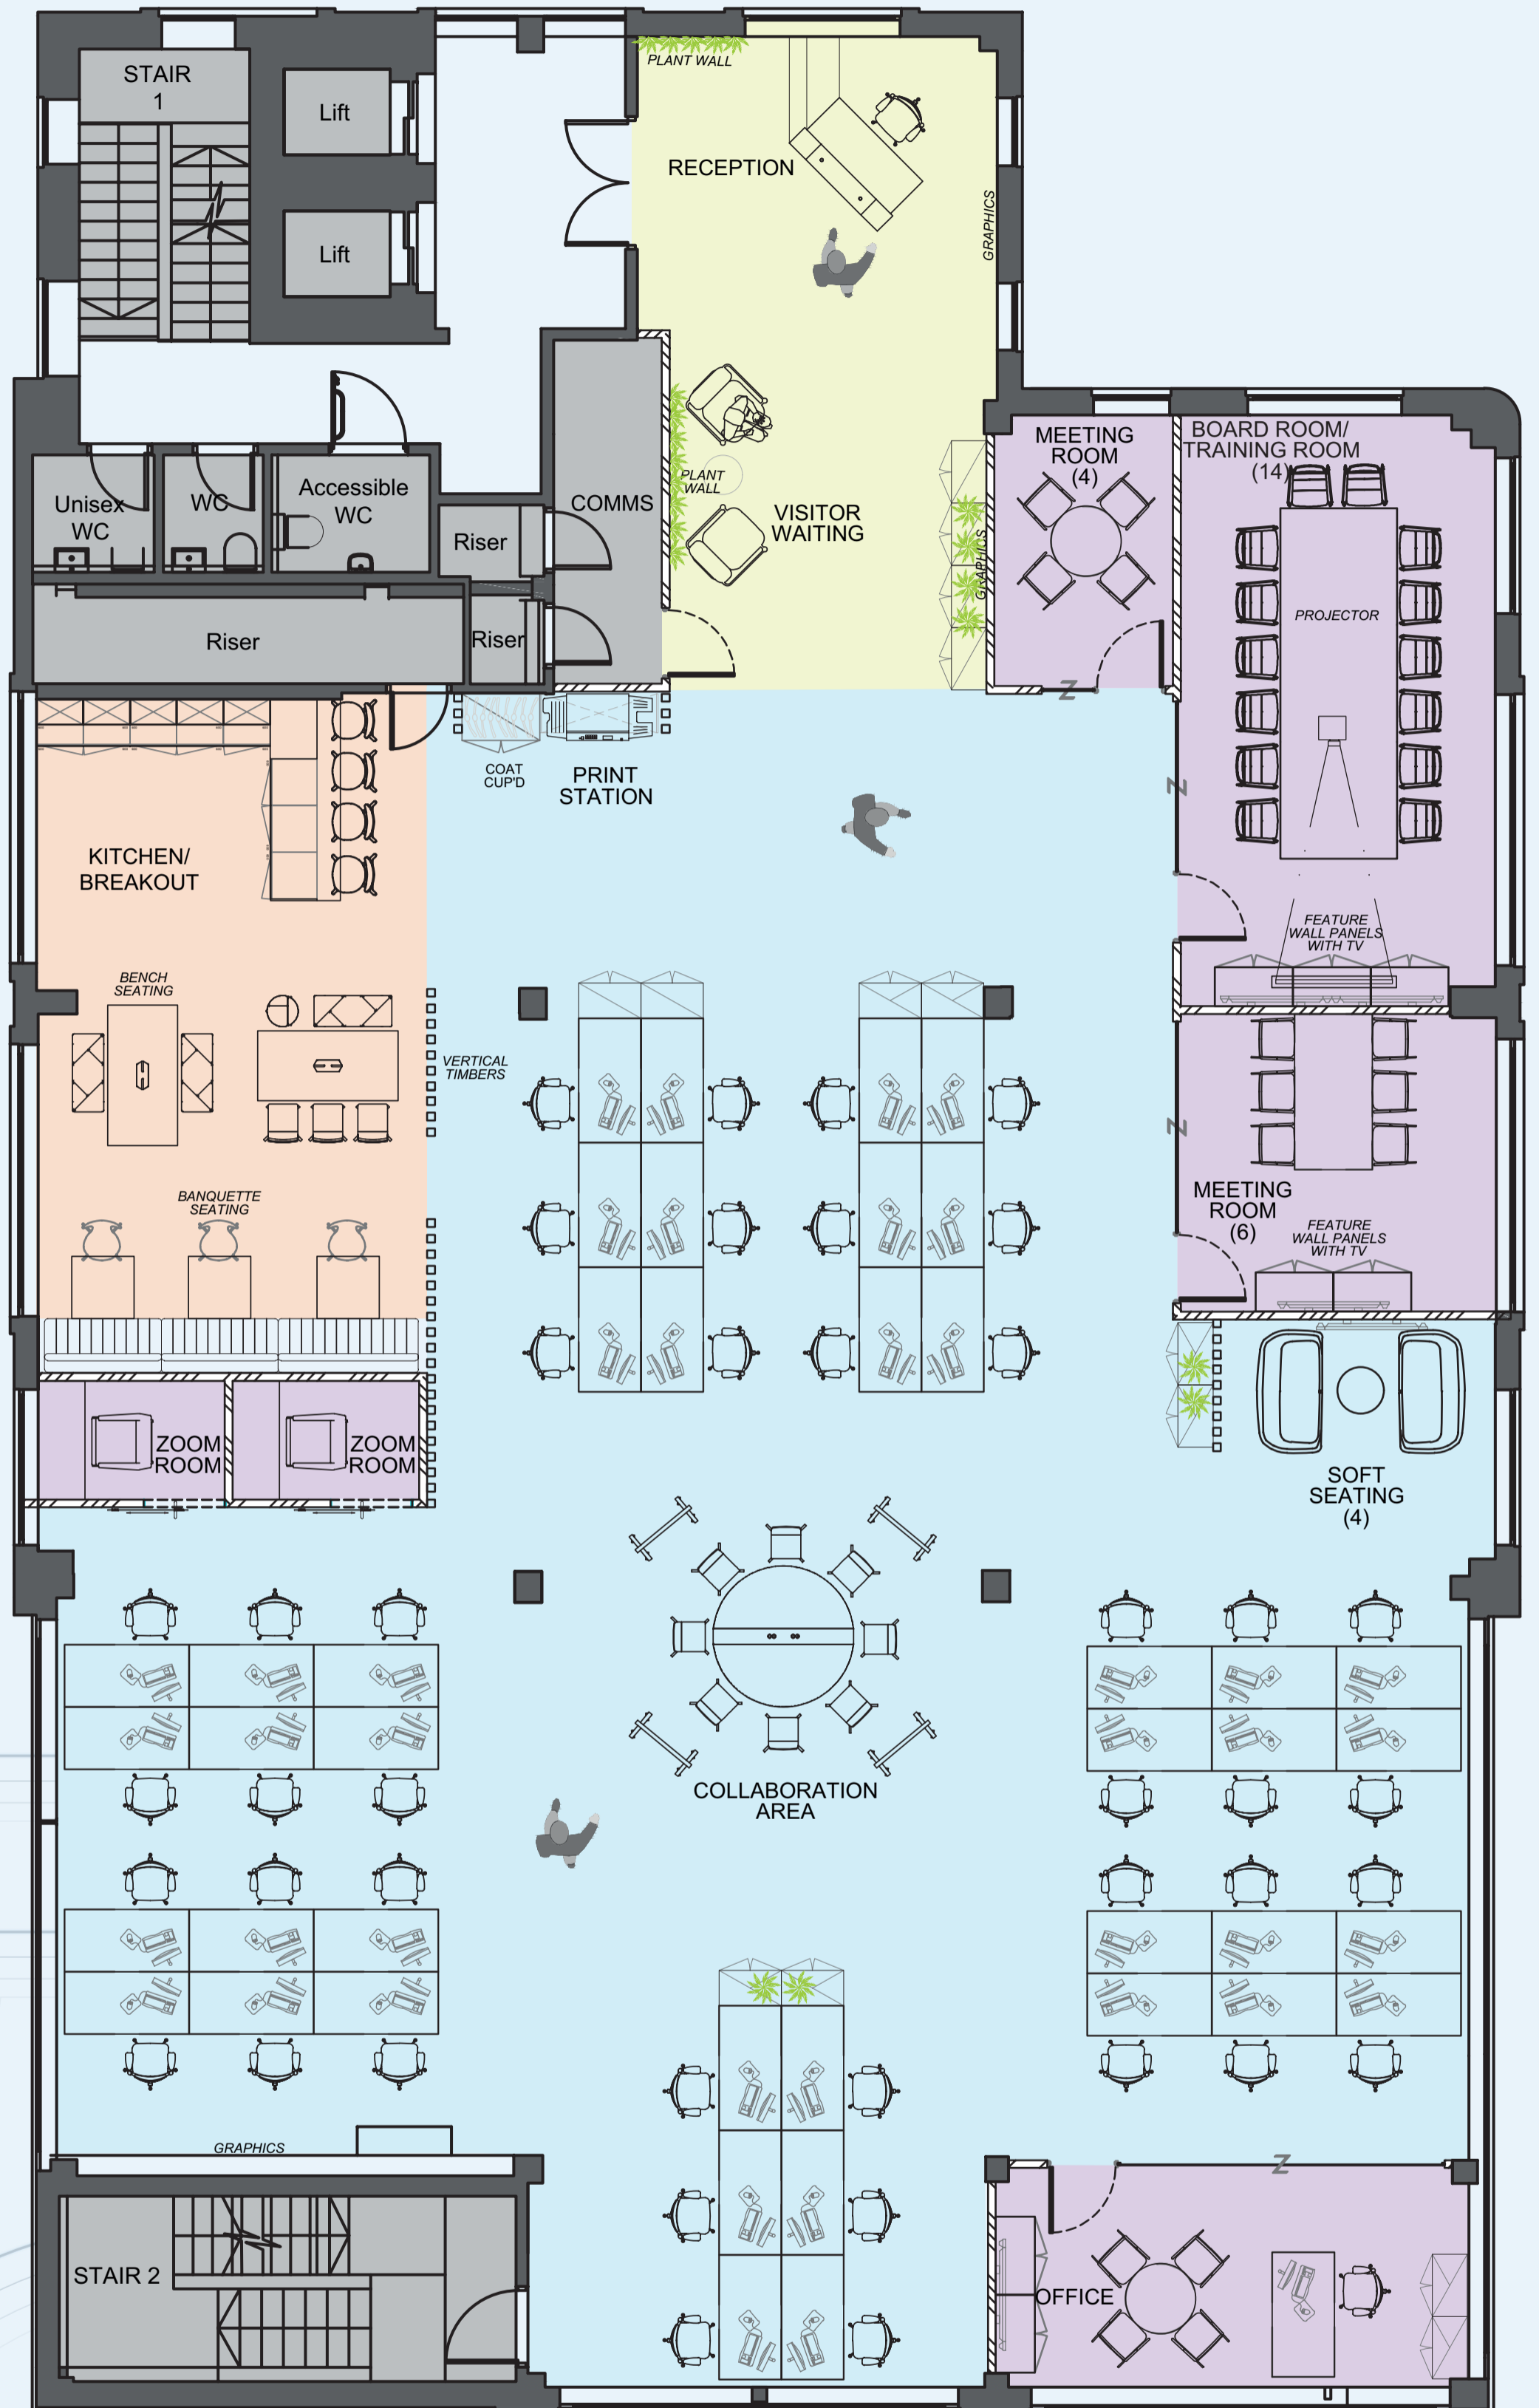

462.7 SQ M / 4,981 SQ FT

- 42 × Open Plan Workstations
- 50 × Work Opportunities
- 1 × 14 Person Boardroom / Training Room
- 1 × 4 Seat Meeting Room
- 1 × 6 Seat Meeting Room
- 2 × Zoom Rooms
- 1 × Visitor Waiting Area
- 1 × Print Area
- 1 × Breakout - Kitchen
- 1 × Breakout - Lounge
- 1 × Comms Room

45 LONDON ROAD
REIGATE