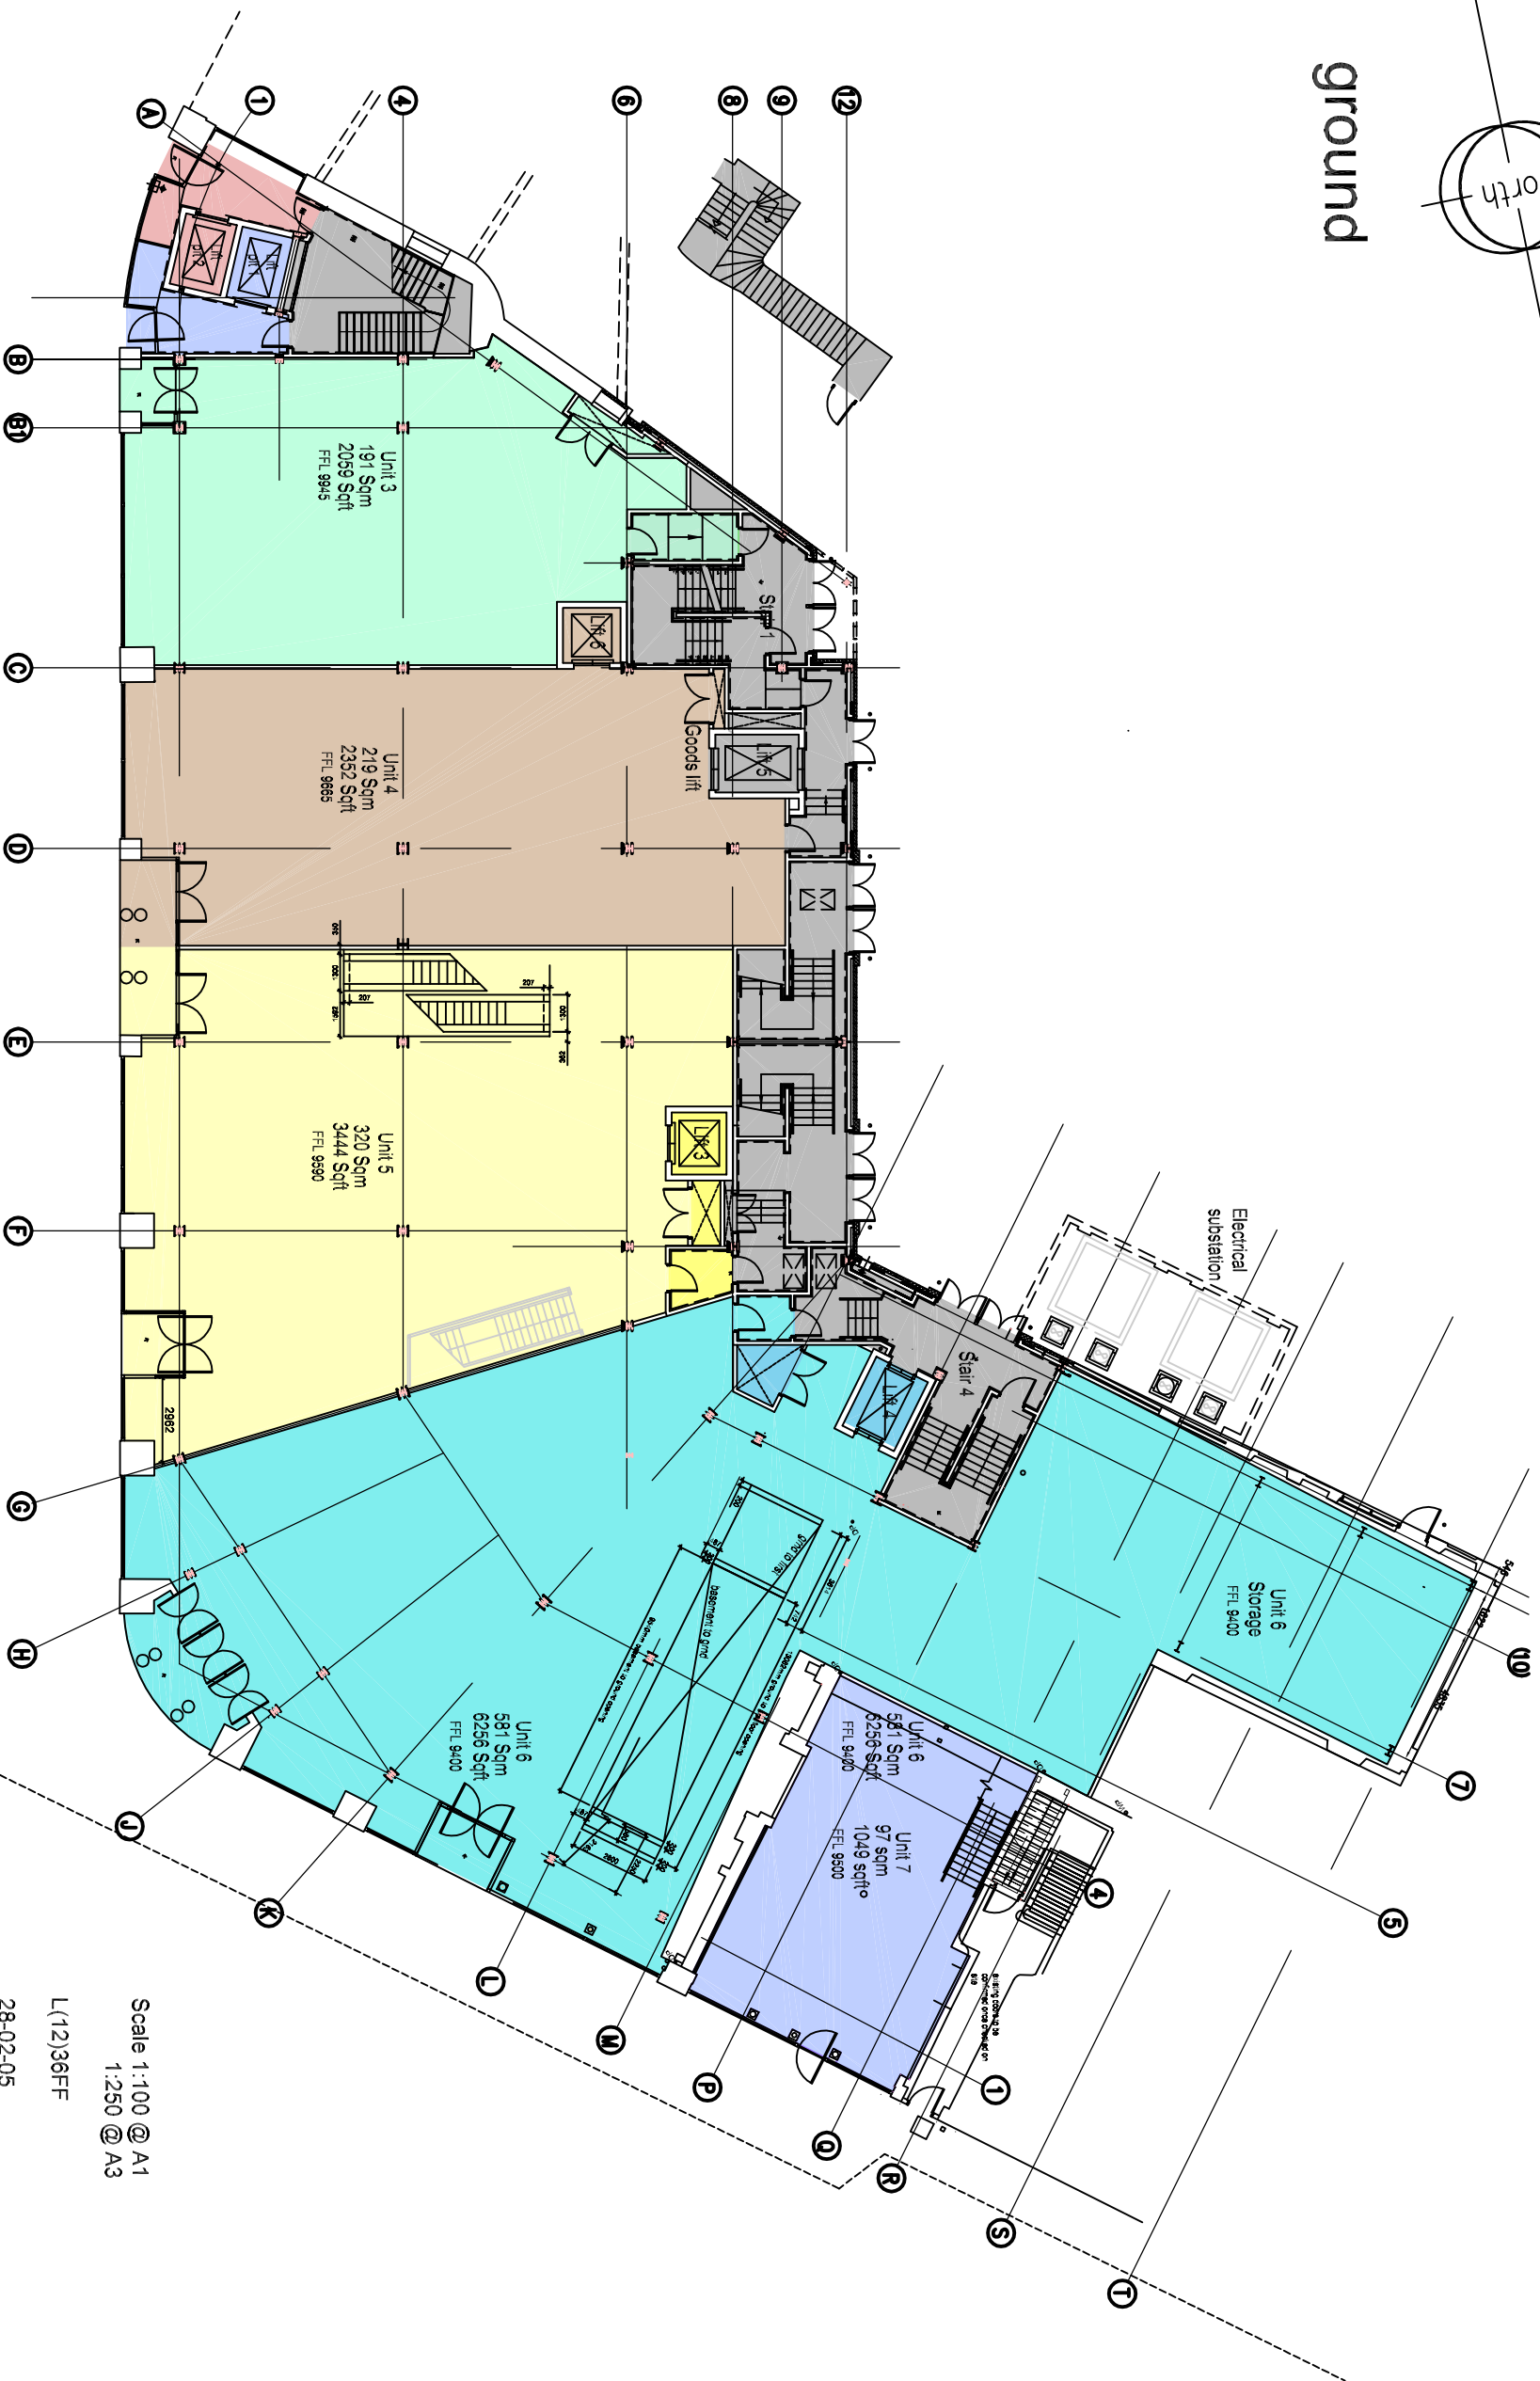

ground

Layouts and areas indicative only

All levels to Ordnance Survey datum

Scale 1:100 @ A1
1:250 @ A3
L(12)36FF
28-02-05

80 High Street Dundee

RETAIL DEVELOPMENT