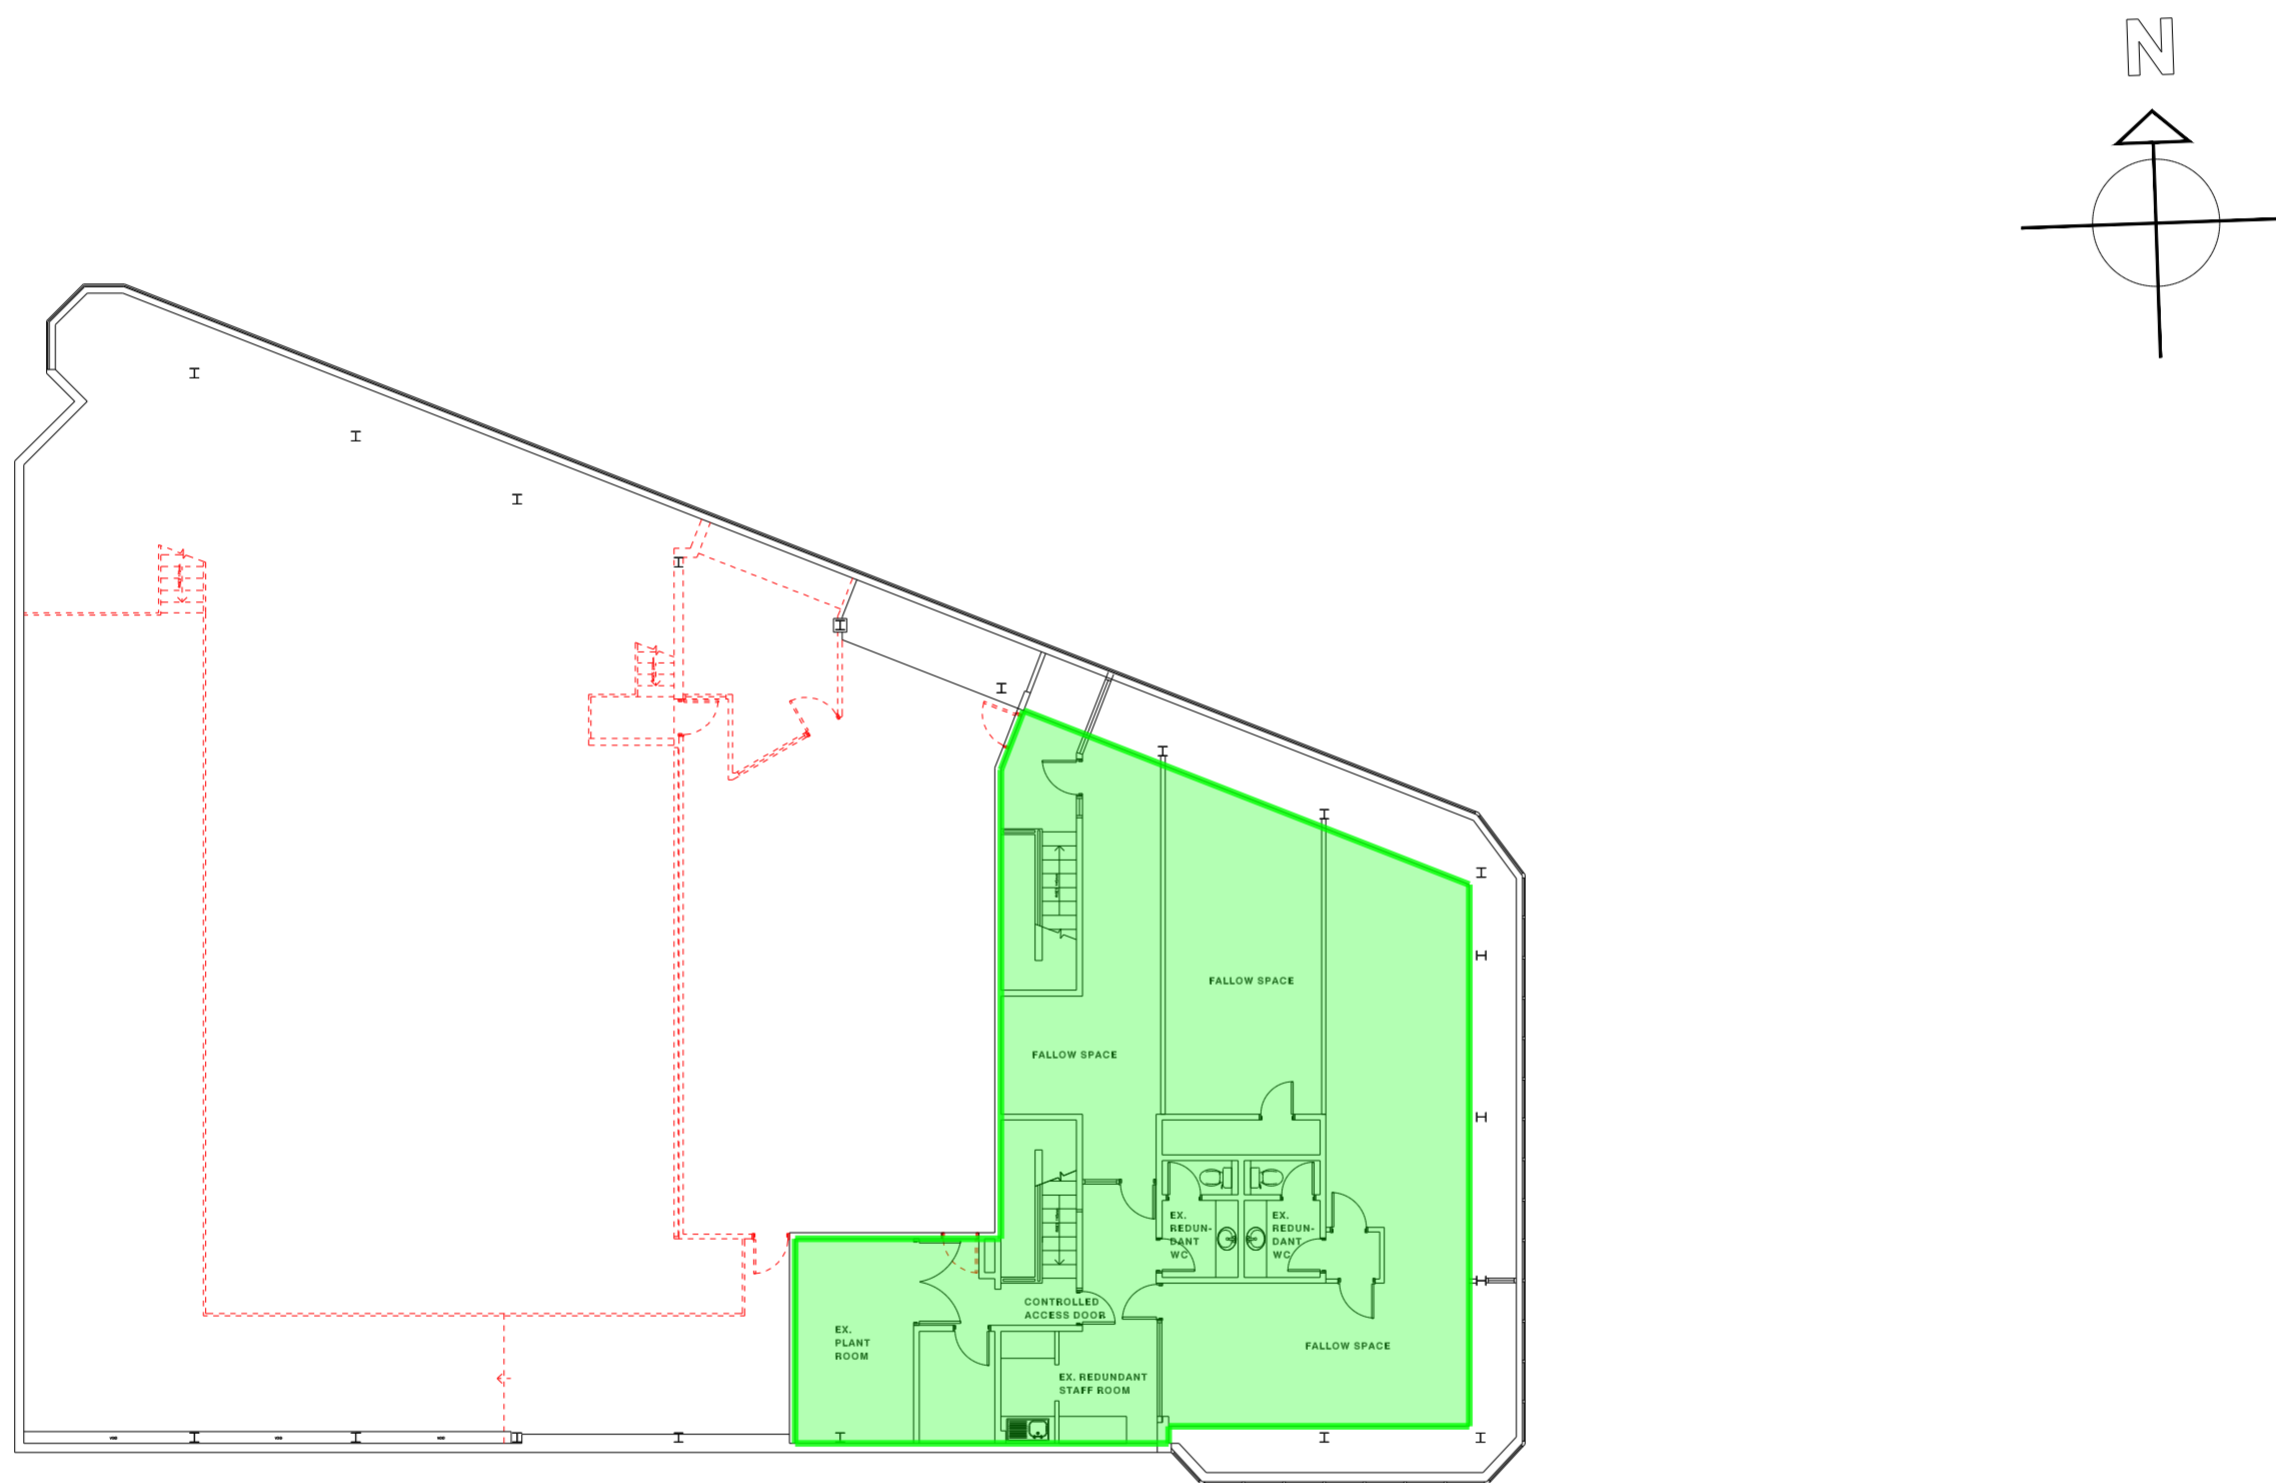

CostX Drawing

Project: Instant Offices
Building: Leeds The Green Building

Drawing: -2559 (20-110) SK01-01 Proposed First Floor Leeds - The Green Building
Filename: C:\Users\kjenkins2\Trebbi\Instant Projects - Monaghans - Documents\11663 - Leeds The Green Building

Legend
Standard
■ GFA 170 m2

Areas:
FoH = 0.0 sq.m
BoH = 172.0 sq.m
Total = 172.0 sq.m